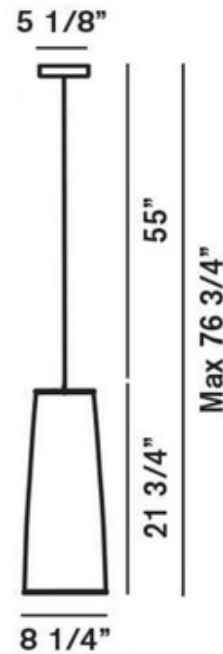

Tite Two Pendant

Designer: Marc Sadler

Description:

Tite Two Pendant is available in a Brushed Stainless Steel with a Black Carbon Thread shade. One 100 watt max 120 volt A19 medium base bulb is required, but not included. 8.25 inch width x 21.75 inch height. UL Listed. Also available in Multiport Canopy. Call customer service to order.

Shown in: Brushed Stainless Steel / Black

List Price: \$1076.25
Our Price: \$861.00

Shade Color: Black
Body Finish: Brushed Stainless Steel
Lamp: 1 x A19/Medium (E26)/100W/120V Incandescent
Wattage: 100W
Dimmer: Incandescent
Dimensions: 76.75"L x 21.75"H x 8.25"W

Product Number: FOS829			
Company:		Fixture Type:	Date: Apr 19, 2018
Project:		Approved By:	

#0607SU-TITE2-00911-BKBS

Fax: (773) 883-6131

Phone: 866-954-4489

Address: 1718 W. Fullerton Ave. Chicago IL 60614