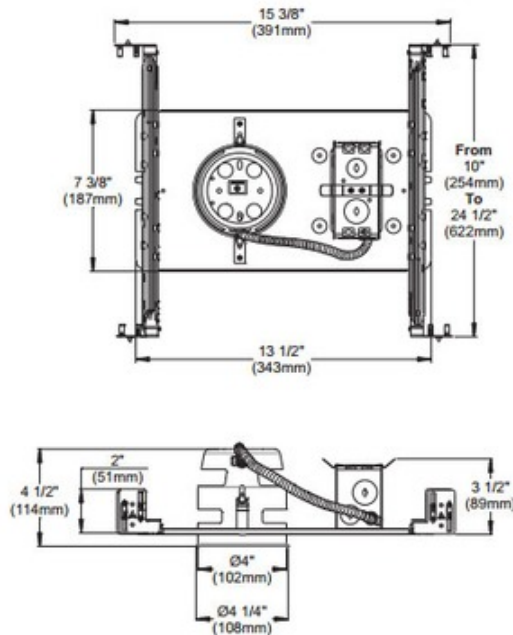

NWLED200U1 4 Inch 12W LED Non-IC New Construction

Housing

**Description:**

4 inch LED non-IC new construction housing with electronic driver has .051 inch thick galvanized steel, is below ceiling accessible, takes up to .9 inch thick ceiling, and has no light leak. Housing should be at least 3 inches from insulation. Max 12 watts with 2700K or 3000K or 10 watts with 4000K LEDs. For use with compatible trims LEDR200, LEDR210, LEDT200, LEDS200, LEDS210. 13.5 inches long x 7.3 inches wide x 4.5 inches high. Suitable for damp location. UL listed.

Shown in: Galvanized Steel

List Price: \$167.50  
 Our Price: \$41.88

Shade Color: N/A  
 Body Finish: Galvanized Steel  
 Lamp: 1 x LED/12W/120V LED  
 Wattage: 12W  
 Dimmer: Dimmable  
 Dimensions: 13.5"L x 4.5"H x 7.3"W