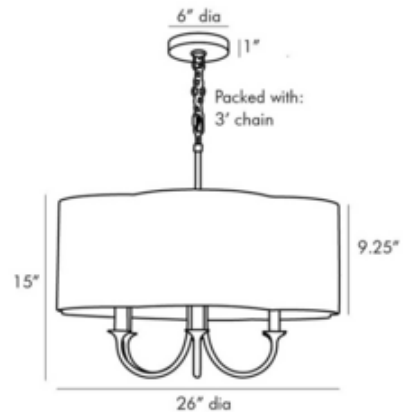

SHADE COLOR	Taupe
BODY FINISH	Antique Silver
WATTAGE	360W
DIMMER	Standard 120V
DIMENSIONS	26"W x 22"H
BULB NOT INCLUDED	
LAMP	6 x B10/Candelabra (E12)/60W/120V Incandescent 6 x B10/Candelabra (E12)/120V LED

Technical Information

PRODUCT DIMENSIONS	Maximum Overall Height: 45.25"
---------------------------	--------------------------------

SPEC #

AHM83544

COMPANY

PROJECT

FIXTURE TYPE

APPROVED BY