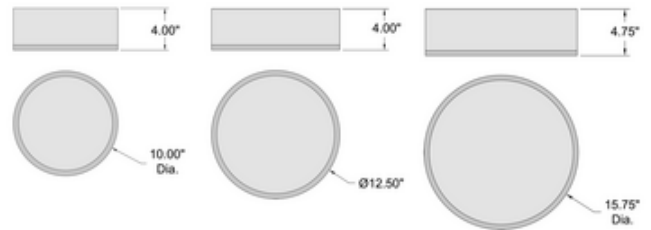

COMPANY	PROJECT	FIXTURE TYPE	APPROVED BY	DATE