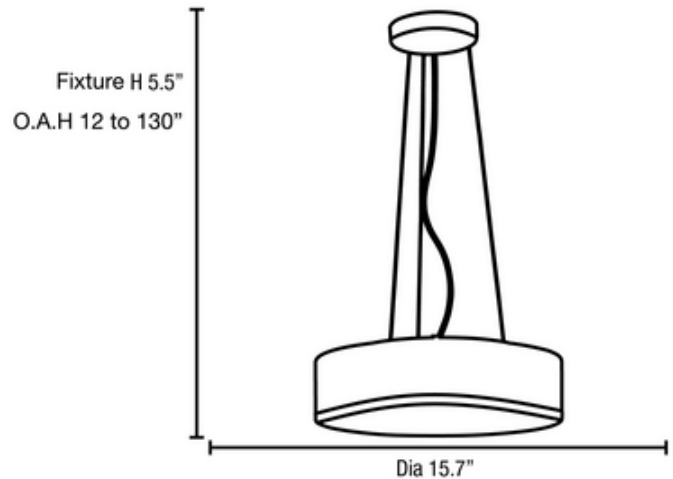

BRAND

Access

DESCRIPTION

The Aero Drum Pendant adds a clean contemporary look to your interior space. The drum shaped glass diffuser casts warm shadows across your room. Canopy: 6 inch diameter.

Shown in: Chrome / Opal

SHADE COLOR	Opal
BODY FINISH	Chrome
WATTAGE	180W
DIMMER	Standard 120V
DIMENSIONS	15.7"W x 5.5"H
BULB NOT INCLUDED	
LAMP	3 x A19/Medium (E26)/60W/120V Incandescent 3 x A19/Medium (E26)/120V LED

Technical Information

PRODUCT DIMENSIONS	Min / Max Overall Height: 12" / 130"
---------------------------	--------------------------------------

SPEC #	ACC83719
---------------	----------

COMPANY	PROJECT	FIXTURE TYPE	APPROVED BY	DATE