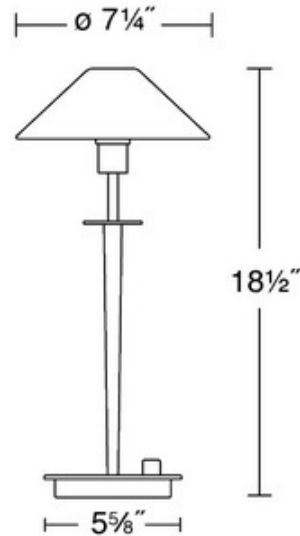

# Aging Eye Glass Shade Table Lamp

**Description:**

Lighting For The Aging Eye Collection Glass Shade Table Lamp is available in Hand-Brushed Old Bronze, Antique Brass, Brushed Brass, or Satin Nickel. Glass shades available in True White, Satin White, Alabaster White, or Alabaster Brown. One 100 watt DC Bayonet base halogen lamp included. 18.5 inches high x 7.25 inch diameter. Dimmer control on table base.

Shown in: Hand Brushed Old Bronze / True White

**List Price:** \$497.50  
**Our Price:** \$398.00

**Shade Color:** True White  
**Body Finish:** Hand Brushed Old Bronze  
**Lamp:** 1 x T4/D.C. Bayonet (BA15D)/100W/120V Halogen  
**Wattage:** 100W  
**Dimmer:** Included  
**Dimensions:** 18.5"H x 7.25"W