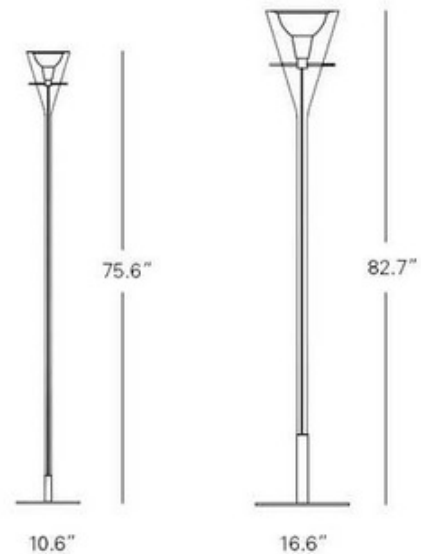

3300 Flûte

3300/1 Magnum

COMPANY

PROJECT

FIXTURE TYPE

APPROVED BY

DATE