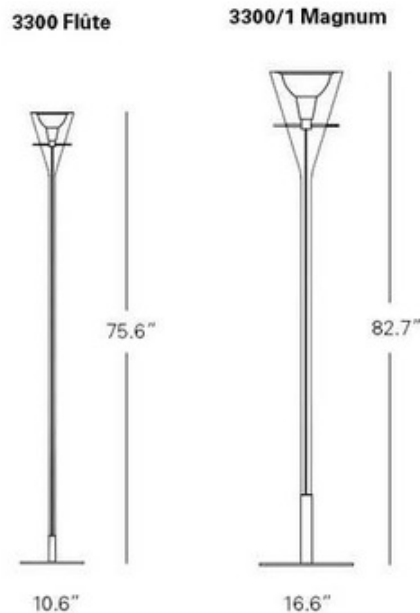

# Flute Floor Lamp

**Designer:** Franco Raggi

**Description:**

Flute Floor Lamp, available in two sizes, features a Chrome plated base and reflector support and a reflector in chrome plated polished aluminum with transparent feeding cable. Borosilicate transparent glass stem. Available in a 1, 2 and 3 light pendant, wall sconce, and floor lamp options. Flute Magnum is 16.6 inches wide x 82.7 inches high and requires one 300 watt 120 volt T3 long R7s halogen lamp not included. Flute is 10.6 inches wide x 75.6 inches high and requires one 250 watt 120 volt T4 E11 base minican halogen lamp not included. Both sizes include dimmer control.

Shown in: Chrome / Transparent

**List Price:** \$5273.75  
**Our Price:** \$3797.10

**Shade Color:** Transparent  
**Body Finish:** Chrome  
**Lamp:** 1 x T3LONG/R7s (RSC)/300W/120V Halogen  
**Wattage:** 300W  
**Dimmer:** Included  
**Dimensions:** 82.7"H x 12.6"W