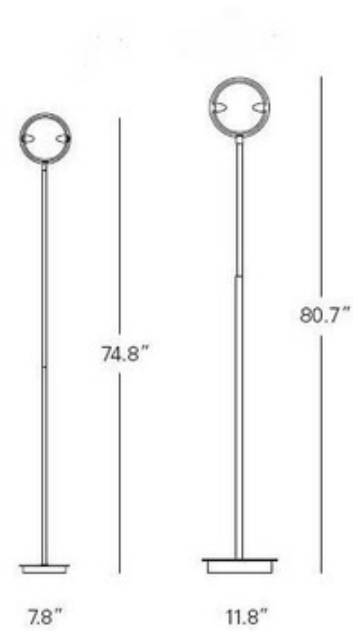

COMPANY

PROJECT

FIXTURE TYPE

APPROVED BY

DATE