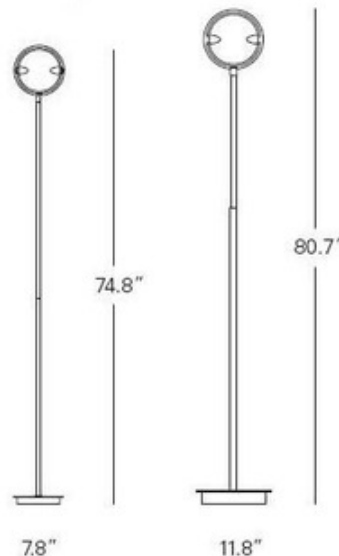

# Nobi Floor Lamp

**Description:**

Nobi Floor Lamp features adjustable satin glass diffuser and reflector with finish in Chrome plated, Grey painted, Satin Nickel plated or White metal available in two sizes. Also available in a wall, table, ceiling and suspension version. Smaller size is 7.8 inch diameter x 74.8 inches high and requires one 150 watt 120 volt T3 short halogen lamp not included. Larger size is 11.8 inch diameter x 80.7 inches high and requires one 300 watt 120 volt T3 long halogen lamp not included. Dimmer control with on-off included on cord.

Shown in: Chrome

List Price: \$1352.50  
 Our Price: \$973.80

Shade Color: N/A  
 Body Finish: Chrome  
 Lamp: 1 x T3/R7s (RSC)/150W/120V Halogen  
 Wattage: 150W  
 Dimmer: Included  
 Dimensions: 74.8"H x 7.8"W