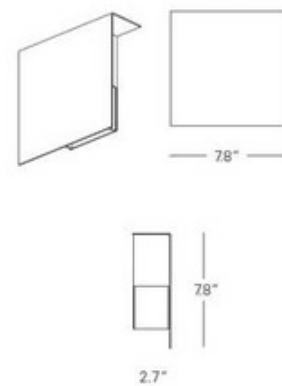

DESIGNER

David Chipperfield

BRAND

Fontana Arte

DESCRIPTION

Corrubedo Wall Light features a screen in polished White painted metal or with a mirror covering the front part of the fixture. Side diffusers in satin glass allow lateral light distribution. ADA Compliant. UL listed.

SHADE COLOR	N/A
BODY FINISH	Mirror
WATTAGE	40W
DIMMER	Standard 120V
DIMENSIONS	7.8"W x 7.8"H x 2.7"D
BULB NOT INCLUDED	
LAMP	1 x JCD/G9/40W/120V Halogen

SPEC #

FON84939

COMPANY

PROJECT

FIXTURE TYPE

APPROVED BY