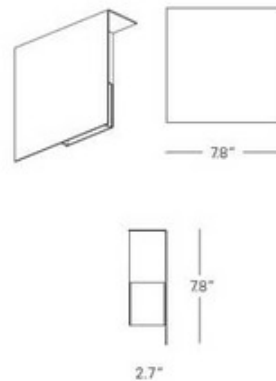

Corrubedo 8 Wall Light

Designer: David Chipperfield

Description:

Corrubedo Wall Light features a screen in polished White painted metal or with a mirror covering the front part of the fixture. Side diffusers in satin glass allow lateral light distribution. One 40 watt 120 volt G9 halogen lamp not included. 7.8 inches wide x 7.8 inches high x 2.7 inches deep. ADA Compliant. UL listed.

Shown in: Mirror

List Price: \$341.25
Our Price: \$273.00

Shade Color: N/A
Body Finish: Mirror
Lamp: 1 x JCD/G9/40W/120V Halogen
Wattage: 40W
Dimmer: Incandescent
Dimensions: 7.8"H x 7.8"W x 2.7"D

Product Number: FON84939			
Company:		Fixture Type:	Date: Apr 22, 2018
Project:		Approved By:	