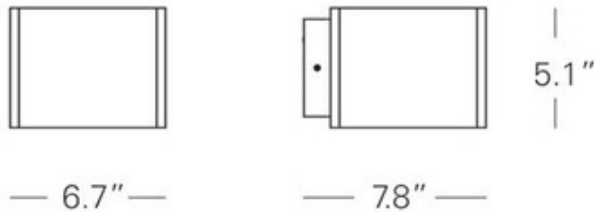

Lounge Wall Light

Description:

Lounge Wall Light features a diffuser in screen printed methacrylate available in Orange or Transparent color with aluminum painted metal structure. Upper and lower diffuser in sandblasted glass. One 40 watt 120 volt G16.5 medium base incandescent or one 24 watt 120 volt medium base triple tube fluorescent lamp not included. 6.7 inch width x 5.1 inch height x 7.8 inch depth.

Shown in: Orange

List Price: \$565.00
 Our Price: \$452.00

Shade Color: Orange
 Body Finish: N/A
 Lamp: 1 x G16.5/Medium (E26)/40W/120V Incandescent
 1 x CF/Medium (E26)/24W/120V Compact Fluorescent
 1 x G16.5/Medium (E26)/120V LED
 Wattage: 40W
 Dimmer: Incandescent
 Dimensions: 5.1"H x 6.7"W x 7.8"D