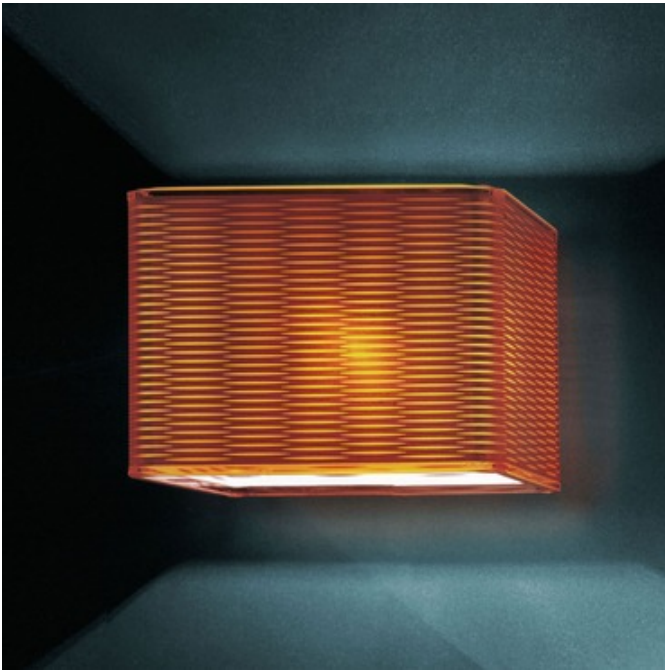

Lounge Wall Light

Description:

Lounge Wall Light features a diffuser in screen printed methacrylate available in Orange or Transparent color with aluminum painted metal structure. Upper and lower diffuser in sandblasted glass. One 40 watt 120 volt G16.5 medium base incandescent or one 24 watt 120 volt medium base triple tube fluorescent lamp not included. 6.7 inch width x 5.1 inch height x 7.8 inch depth.

Shown in: Orange

List Price: \$565.00
 Our Price: \$452.00

Shade Color: Orange
 Body Finish: N/A
 Lamp: 1 x G16.5/Medium (E26)/40W/120V Incandescent
 1 x CF/Medium (E26)/24W/120V Compact Fluorescent
 1 x G16.5/Medium (E26)/120V LED
 Wattage: 40W
 Dimmer: Incandescent
 Dimensions: 5.1"H x 6.7"W x 7.8"D