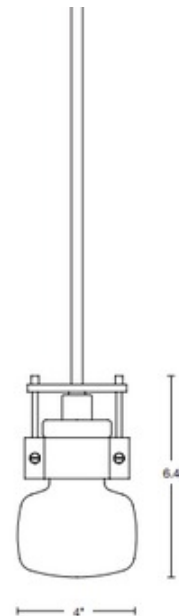

BRAND

Hubbardton Forge

DESCRIPTION

The Cuff Mini Pendant focuses on well crafted, strong components to bring the perfect piece to or interior space. Thick blown Clear glass is complemented by a heavy steel cuff Available in three sizes. Canopy: 5.5 inch diameter. Sloped ceiling adaptable to 45 degrees. Lifetime Limited Warranty when installed in residential setting. Handcrafted to order by skilled artisans in Vermont, USA.

SHADE COLOR	Clear
BODY FINISH	Dark Smoke
WATTAGE	60W
DIMMER	Standard 120V
DIMENSIONS	4"W x 6.7"H
BULB NOT INCLUDED	
LAMP	1 x JCD/G9/60W/120V Halogen

Technical Information

PRODUCT DIMENSIONS Adjustable Min/Max Overall Height: 28.75" - 44.9"

SPEC #

HUB85122

COMPANY

PROJECT

FIXTURE TYPE

APPROVED BY

DATE