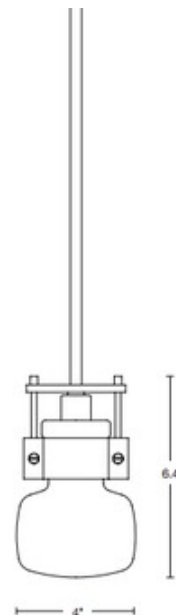

Cuff Pendant

Description:

The Mini Pendant features a thick blown-glass shade with a Soft Gold, Vintage Platinum, Dark Smoke, Natural Iron, Burnished Steel, Black, Bronze, or Mahogany finish. Three sizes available. One 60 watt 120 volt G9 base halogen bulb is included. Small: 4 inch width x 6.7 inch height x 35.4-52 inch adjustable length. Medium: 5.4 inch width x 7.5 inch height x 29.7-45.5 inch adjustable length. Large: 7.5 inch height x 9.8 inch depth x 31.8-47.5 inch adjustable length. Canopy: 5.5 inch diameter. Slope ceiling adaptable to 45 degrees. UL listed for indoor damp locations. Made in the USA.

Shown in: Dark Smoke / Clear

List Price: \$700.54
 Our Price: \$506.00

Shade Color: Clear
 Body Finish: Dark Smoke
 Lamp: 1 x JCD/G9/60W/120V Halogen
 Wattage: 60W
 Dimmer: Incandescent
 Dimensions: 44.9"L x 6.7"H x 4"W

Product Number: HUB85122			
Company:		Fixture Type:	Date: Apr 26, 2018
Project:		Approved By:	

Fax: (773) 883-6131

Phone: 866-954-4489

Address: 1718 W. Fullerton Ave. Chicago IL 60614

www.Lightology.com