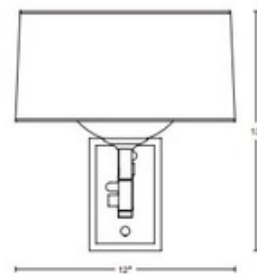

BRAND Hubbardton Forge

DESCRIPTION

The Bowed Swing Arm Wall Sconce brings a clean simple look to your interior space. An Opal glass diffuser is surrounded by a fabric and complemented by two sets of curved steel bars. Available in Right and Left oriented versions. Dimmer included on backplate. Lifetime Limited Warranty when installed in residential setting. Handcrafted to order by skilled artisans in Vermont, USA. Note: Light Grey shade is only available with a Sterling, Modern Brass and Oil Robbed Bronze finish. Note: Backplate (3.5 inch width x 6.25 inch height) will not cover standard 4 inch octagonal junction box. 2x4 inch switch box required.

SHADE COLOR	Doeskin Suede
BODY FINISH	Dark Smoke
WATTAGE	72W
DIMMER	Included
DIMENSIONS	12"W x 13"H x 22.5"D
BULB NOT INCLUDED	
LAMP	1 x A19/Medium (E26)/72W/120V Incandescent 1 x A19/Medium (E26)/120V LED