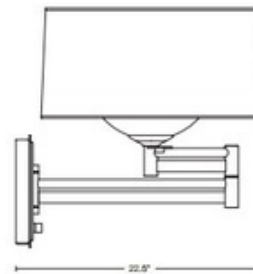

BRAND Hubbardton Forge

DESCRIPTION

The Bowed Swing Arm Wall Sconce brings a clean simple look to your interior space. An Opal glass diffuser is surrounded by a fabric and complemented by two sets of curved steel bars. Available in Right and Left oriented versions. Dimmer included on backplate. Lifetime Limited Warranty when installed in residential setting. Handcrafted to order by skilled artisans in Vermont, USA. Note: Light Grey shade is only available with a Sterling, Modern Brass and Oil Robbed Bronze finish. Note: Backplate (3.5 inch width x 6.25 inch height) will not cover standard 4 inch octagonal junction box. 2x4 inch switch box required.

SHADE COLOR	Doeskin Suede
BODY FINISH	Dark Smoke
WATTAGE	72W
DIMMER	Included
DIMENSIONS	12"W x 13"H x 22.5"D
BULB NOT INCLUDED	
LAMP	1 x A19/Medium (E26)/72W/120V Incandescent 1 x A19/Medium (E26)/120V LED