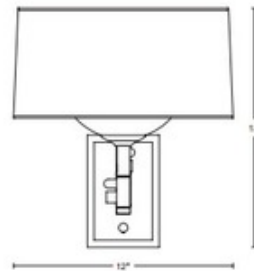

Product Number: HUB85729			
Company:		Fixture Type:	Date: Apr 25, 2018
Project:		Approved By:	

Fax: (773) 883-6131

Phone: 866-954-4489

Address: 1718 W. Fullerton Ave. Chicago IL 60614

www.Lightology.com