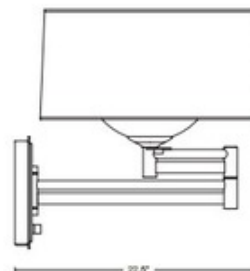

# Forged Bar Right Swing Arm Wall Light

**Description:**

The Forged Bar Right Swing Arm Wall Light features a Soft Gold, Vintage Platinum, Black, Bronze, Dark Smoke, Mahogany, Natural Iron, or Burnished Steel finish with a Doeskin micro-Suede, Terra micro-Suede, Eclipse micro-suede, Flax, or Natural Anna outer shade with an inner Opal glass diffuser. One 100 watt max 120 volt A19 medium base bulb is required, but not included. Dimmer included on backplate. 12 inch width x 13 inch height x 22.5 inch maximum extension. Backplate: 3.5 inch width x 6.25 inch height. UL listed for indoor damp locations. Made in the USA.

Shown in: Dark Smoke / Eclipse Suede

**List Price:** \$1126.96  
**Our Price:** \$814.00

- Shade Color:** Eclipse Suede
- Body Finish:** Dark Smoke
- Lamp:** 1 x A19/Medium (E26)/72W/120V Incandescent  
1 x A19/Medium (E26)/120V LED
- Wattage:** 72W
- Dimmer:** Included
- Dimensions:** 13"H x 12"W x 22.5"D