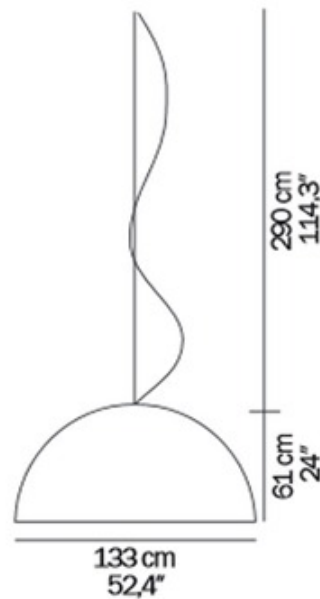

COMPANY

PROJECT

FIXTURE TYPE

APPROVED BY

DATE