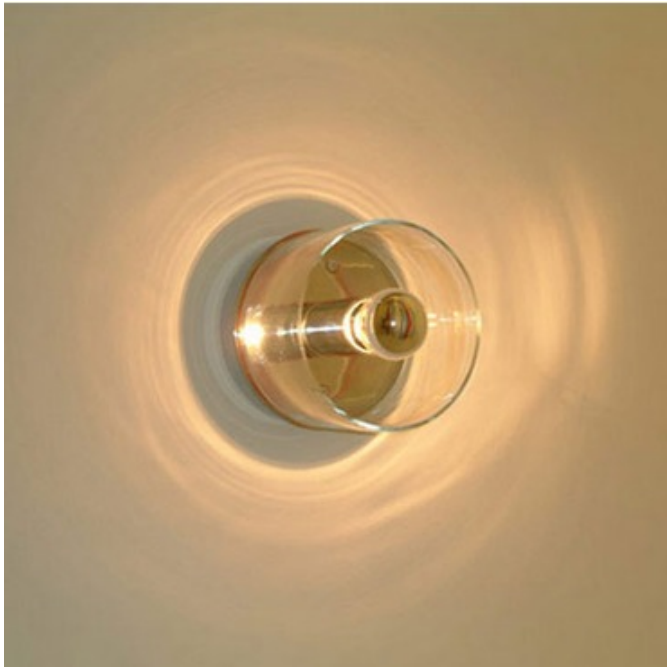

# Fiore 139 Wall or Ceiling Light

**Designer:** Marta Laudani & Marco Romanell

**Description:**

Fiore 139 Wall or Ceiling Light features a Clear blown glass diffuser and a Chrome finish. Available in three different shapes - flower, triangle and straight line in addition to the single light option. One 40 watt 120 volt B10 E14 base candelabra lamp not included. General light distribution. 5.3 inch diameter x 5.12 inches deep. UL listed. Made in Italy

Shown in: Chrome / Transparent

**List Price:** \$757.14  
**Our Price:** \$530.00

**Shade Color:** Transparent  
**Body Finish:** Chrome  
**Lamp:** 1 x B10/E14 (European)/40W/120V Incandescent  
**Wattage:** 40W  
**Dimmer:** Incandescent  
**Dimensions:** 5.3"W x 5.12"D