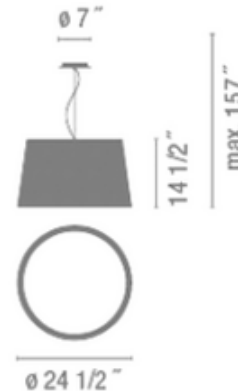

Warm Aluminum Shade Pendant

Designer: Ramos & Bassols

Description:

Warm features a tapered drum pendant with an opaque aluminium shade available in two lamp options in Off White Matte Lacquer, Dark Chocolate Matte Lacquer or Red Matte Lacquer. Includes acrylic top and bottom diffusers. Requires four 60 watt 120 volt A19 medium base incandescent lamps or four 18 watt 120 volt GU24 compact fluorescent lamps, not included. UL listed. Dimensions: 24.5 inch diameter x 14.5 inch height x 157 inch maximum overall height.

Shown in: Aluminum / Off White Matte Lacquer

List Price: \$2167.50
Our Price: \$1445.00

Shade Color: Off White Matte Lacquer
Body Finish: Aluminum
Lamp: 4 x A19/Medium (E26)/60W/120V Incandescent
 4 x A19/Medium (E26)/120V LED
Wattage: 240W
Dimmer: Incandescent
Dimensions: 14.5"H x 24.5"W