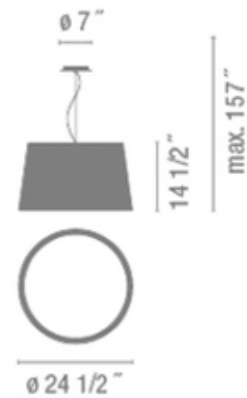

COMPANY

PROJECT

FIXTURE TYPE

APPROVED BY

DATE