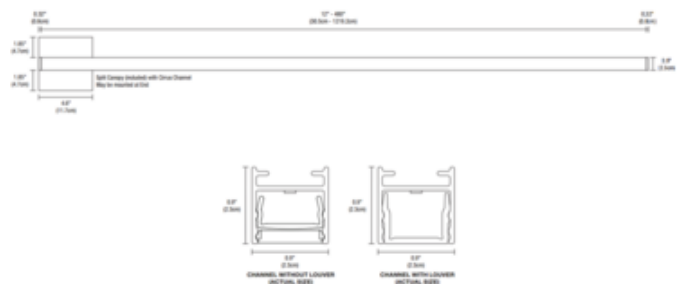

Technical Information

LAMP COLOR	2700K
COLOR RENDERING	95 CRI
BEAM ANGLE	100°
LAMP LIFE	50000 hours

SPEC # EDG86155

COMPANY	PROJECT	FIXTURE TYPE	APPROVED BY	DATE