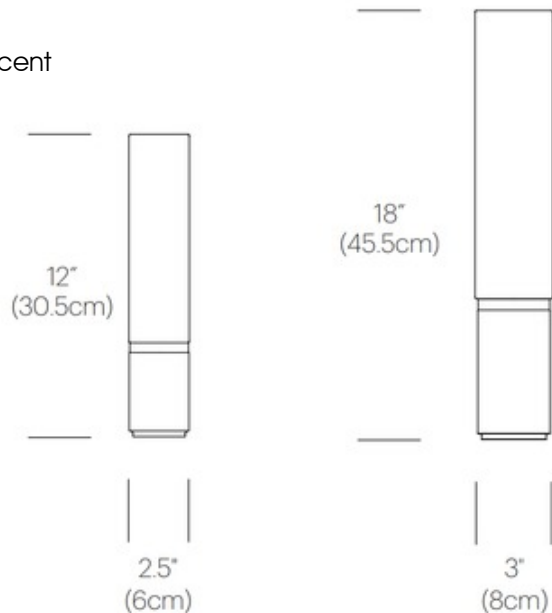

Elise Table Lamp

Designer: Pablo Pardo

Description:

Elise Table Lamp features a classic cylinder White diffuser with a finely machined Silver or Black base. Features a full range dimmer. Available in two sizes. 12 inch: One 25 watt 120 volt torpedo E14 base bulb is included. 2.5 inch width x 12 inch height. 18 inch: One 40 watt 120 volt T10 medium base bulb is included. 3 inch width x 18 inch height.

Shown in: Silver / White

List Price: \$156.25
Our Price: \$125.00

Shade Color: White
Body Finish: Silver
Lamp: 1 x B10/Candelabra (E12)/25W/120V Incandescent
 1 x B10/Candelabra (E12)/120V LED
Wattage: 25W
Dimmer: Included
Dimensions: 12"H x 2.5"W