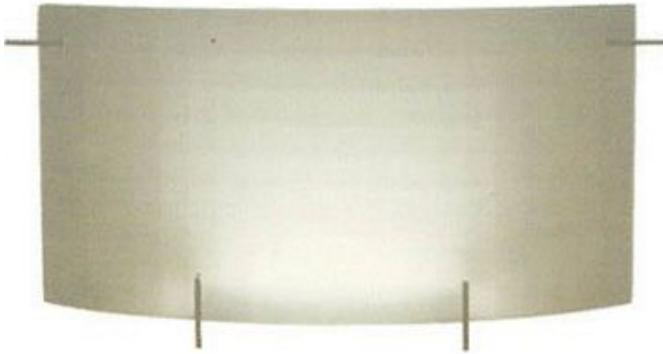

Contempo Bath Bar

Description:

Contempo bath bar features a checkered acid frost glass diffuser with chrome details. Available in a 14, 26, and 34 inch version. The 14 and 26 inch versions are ADA compliant. One 150 watt, 120 volt, T3Long RSC halogen lamp for use with the 14 inch version; two 150 watt, 120 volt, T3Long RSC halogen lamp for use with the 26 and 34 inch versions; lamps included. ETL listed.

Shown in: Chrome / Frosted

List Price: \$85.00
Our Price: \$68.00

Shade Color: Frosted
Body Finish: Chrome
Lamp: 1 x T3LONG/R7s (RSC)/150W/120V Halogen
Wattage: 150W
Dimmer: Incandescent
Dimensions: 6.75"H x 13.75"W x 3"D