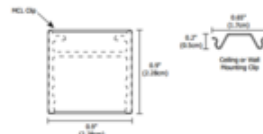

Cirrus Channel Ceiling Flush D1 Direct Lens 5W

Designer: Gregory Kay

Description:

Cirrus Channel Ceiling Flush features a direct flat lens with 100 degree beam spread. Includes 5 watts, 24 volt LED per foot with choice of 2200K, 3500K, 4000K or 5700K color temperature, 85+CRI LED, or 2700K or 3000K, 95+CRI LED, 47 lumens per watt/235 lumens per foot. 50,000 hour average lamp life. Finish available in Satin Aluminum, Chrome, Satin Nickel, Antique Bronze, Satin Black or White. Sold in 12 inch increments up to 240 inches/20 feet. May be ordered in 3, 5, 8 or 10 inch increments upon request. Lengths greater than 120 inches will ship as two or more segments that join together. See attached manufacturer specification for exact lengths. Channel includes a split canopy that mounts on a standard junction box. May be ordered with a Slim Profile Channel Junction Box (C-1RE-JBOX), sold separately. Mounting clips (C-MCL) are included for use every 18 inches. Can be powered using a Class 2 electronic low voltage, 0-10V, or Lutron Hi-Lume power supply. 0-10 power supplies include a 24VDC 25, 60, 96, 2X96, 3X96 or 4X96 watt option. Electronic low voltage power supplies include a 24VDC 60, 100, 2X100, 3X100 or 4X100 watt option. Lutron Hi-Lume available in a 96 watt option. In-wall mounting kits available for select power supplies. See attached manufacturer specification for details.

Shown in: Satin Nickel

List Price: \$218.00
Our Price: \$174.40

Shade Color: N/A
Body Finish: Satin Nickel
Lamp: 1 x LED/5W/24V LED
Wattage: 5W
Dimmer: Dimmable
Dimensions: 12"L x 0.9"H x 0.9"W

Technical Information

Luminous Flux: 235 lumens
Lumens/Watt: 47.00
Lamp Color: 2700 K
Color Rendering: 95 CRI
Beam Angle: 100°
Lamp Life: 50000 hours

Product Number: EDG89129			
Company:		Fixture Type:	Date: Apr 24, 2018
Project:		Approved By:	