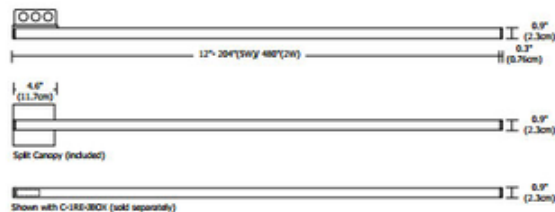

Cirrus Channel S1 Square Lens 5W

Designer: Gregory Kay

Description:

Cirrus Channel S1 features a square lens with 105 degree beam spread includes 5 watts LED per foot with choice of 2200K, 3500K, 4000K or 5700K color temperature, 85+CRI, or 2700K or 3000K color temperature, 95+CRI. 71 lumens per watt/355 lumens per foot. 50,000 hour average lamp life. Finish available in Satin Aluminum, Chrome, Satin Nickel, Antique Bronze, Satin Black or White. Sold in 12 inch increments up to 240 inches. May be ordered in 3, 5, 8 or 10 inch increments upon request. Lengths greater than 120 inches will ship as two or more segments that join together. See manufacturer specification for actual lengths. Channel includes a split canopy that mounts on standard junction box. May be ordered with a Slim Profile Channel Junction Box (C-1RE-JBOX), sold separately. Mounting clips (C-MCL) are included for use every 18 inches. Can be powered using a Class 2 0-10 volt or electronic low voltage remote power supply. 0-10 power supplies include a 24VDC 25, 96, 2X96, 3X96 or 4X96 watt option, dimmable with Phillips Sunrise SR1200ZTUNV. Electronic low voltage power supplies include a 24VDC 40, 60, 100, 2X100, 3X100 or 4X100 watt option, dimmable with Legrand Adorne ADTP703TU, Lutron DIVA DVELV-300P, Lutron Skylark SLV-300P, Lutron Maestro MMLV-100 or Lutron Decora

Shown in: Satin Aluminum

List Price: \$147.00
Our Price: \$117.60

Shade Color: N/A
Body Finish: Satin Aluminum
Lamp: 1 x LED/5W/24V LED
Wattage: 5W
Dimmer: Dimmable
Dimensions: 12"L x 0.9"H x 0.9"W

Technical Information

Luminous Flux: 355 lumens
Lumens/Watt: 71.00
Lamp Color: 2700 K
Color Rendering: 95 CRI
Beam Angle: 105°
Lamp Life: 50000 hours

Product Number: EDG93370			
Company:		Fixture Type:	Date: Apr 27, 2018
Project:		Approved By:	