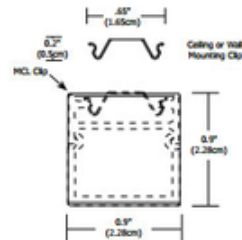

Product Number: EDG93370			
Company:		Fixture Type:	Date: Apr 27, 2018
Project:		Approved By:	

Fax: (773) 883-6131

Phone: 866-954-4489

Address: 1718 W. Fullerton Ave. Chicago IL 60614

www.Lightology.com