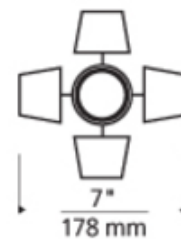

Barndoors Accessory

Description:

Barn doors accessory in black secures to the front of an MR16 lamp to control light. Includes louver lens holder. Can hold up to two lenses or louvers. For use on CP1, DJ-Archie, DJ-Georgi, DJ-Telescope, DJ-Wally Lite, Joshua Ceiling, K-Giro, K-Jane, K-Johnny, K-Pivot, K-Telescope, LC-Archie, LC-Georgi, LC-Wally Lite, Metal Man, Metal Woman, MO-Pivot, Parachute, Sprocket, Swivel, Tele, Wall Archie, Wall Georgi, Wall Telescope and Wally Lite, sold separately with an MR16, 12V lamp of up to 75 watts not included.

Shown in: Black

List Price: \$77.50
 Our Price: \$55.80

Shade Color: N/A
 Body Finish: Black
 Lamp: N/A
 Wattage: N/A
 Dimmer: N/A
 Dimensions: 7"H x 7"W

Product Number: TLG9416			
Company:		Fixture Type:	Date: Mar 24, 2018
Project:		Approved By:	