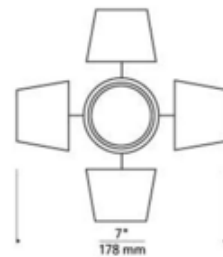

**BRAND**

Visual Comfort Modern

**DESCRIPTION**

Barndoor accessory secures to the front of an MR16 lamp to control light. Includes louver lens holder. Can hold up to two lenses or louvers. Available for use on DJ Archie, DJ Telescope, DJ Wally Lite, Joshua Ceiling, K-Jane, K-Pivot, K-Telescope, MO Pivot, Tele, and Wall Telescope, sold separately. Low voltage MR16 up to 75 watts (not included).

<b>SHADE COLOR</b>	N/A
<b>BODY FINISH</b>	Black
<b>WATTAGE</b>	N/A
<b>DIMMER</b>	N/A
<b>DIMENSIONS</b>	7"W x 7"H
<b>LAMP</b>	N/A

**SPEC #**

TLG9416

COMPANY

PROJECT

FIXTURE TYPE

APPROVED BY

DATE