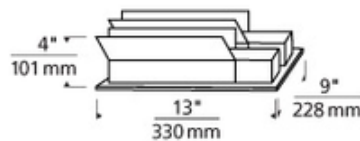

2x300W 12V 2-Circuit Remote Electronic Transformer

Description:

This 2 X 300 watt remote electronic transformer converts standard 120 volt line-voltage to 12 volts, providing the necessary voltage for power a 2-Circuit Monorail low voltage lighting system. Transformer includes fast acting secondary circuit breakers that will safely turn the system off should a short occur. Once the short has been removed, the unit can be reset by simply flipping the wall switch off and back on. Powers lamps totaling up to 600 watts. Transformer must be installed in a remote, but accessible location such as above the ceiling or in a closet, and should be located no more than 20 feet from the required power feed option, sold separately. ETL listed. 13 inch length x 9 inch width x 4 inch height.

Shown in: Black

List Price: \$887.50
 Our Price: \$710.00

Shade Color: N/A
 Body Finish: Black
 Lamp: N/A
 Wattage: N/A
 Dimmer: Low Voltage Electronic
 Dimensions: 13"L x 4"H x 9"W

Product Number: TLG9449			
Company:		Fixture Type:	Date: Apr 23, 2018
Project:		Approved By:	