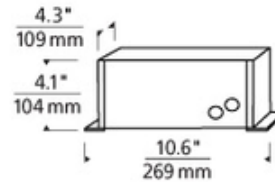

300W 12V Plug-In Remote Magnetic Transformer

Description:

This 300 watt 12 volt remote magnetic transformer converts standard 120 or 277 volt line voltage to 12 volts, providing the necessary voltage for powering a Monorail, Kable Lite, Wall Monorail or Freejack low voltage lighting system. Includes 16 foot cord with plug. Can be used to power lamps totaling up to 300 watts. This transformer is equipped with fast-acting short circuit and overload protection that will safely turn off the system should a short occur. Once the short is removed, the unit can be reset by simply flipping the wall switch off and back on. Must be installed in a remote, but accessible location such as above the ceiling or a closet, and should be located no more than 20 feet from the required single feed power feed, sold separately. ETL listed. 10.6 inch length x 4.3 inch width x 4.1 inch height.

Shown in: Black

List Price: \$362.50
 Our Price: \$261.00

Shade Color: N/A
 Body Finish: Black
 Lamp: N/A
 Wattage: N/A
 Dimmer: Low Voltage Magnetic
 Dimensions: 10.6"L x 4.1"H x 4.3"W

Product Number: TLG9452			
Company:		Fixture Type:	Date: Mar 20, 2018
Project:		Approved By:	