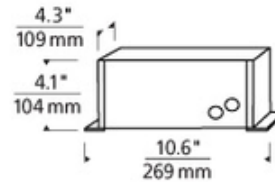

# 300W 12V Remote Magnetic Transformer

**Description:**

This 300 watt 12 volt remote magnetic transformer converts standard 120 or 277 volt line voltage to 12 volts, providing the necessary voltage for powering a Monorail, Kable Lite, Wall Monorail or Freejack low voltage lighting system. Can be used to power lamps totaling up to 300 watts. This transformer is equipped with fast-acting short circuit and overload protection that will safely turn off the system should a short occur. Once the short is removed, the unit can be reset. Must be installed in a remote, but accessible location such as above the ceiling or a closet, and should be located no more than 20 feet from the required single feed power feed, sold separately. ETL listed. 10.6 inch length x 4.3 inch width x 4.1 inch height.

Shown in: Black

**List Price:** \$318.75  
**Our Price:** \$229.50

**Shade Color:** N/A  
**Body Finish:** Black  
**Lamp:** N/A  
**Wattage:** N/A  
**Dimmer:** Low Voltage Magnetic  
**Dimensions:** 10.6"L x 4.1"H x 4.3"W