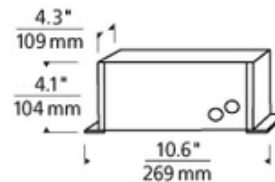

300W 24V Remote Magnetic Transformer

Description:

This 300 watt 24 volt remote magnetic transformer converts standard 120 or 277 volt line voltage to 24 volts, providing the necessary voltage for powering a Monorail, Kable Lite, Wall Monorail or Freejack low-voltage lighting system. Can be used to power lamps totaling up to 300 watts. This transformer is equipped with fast-acting secondary circuit breaker that will safely turn off the system should a short occur. Once the short has been removed the breaker can be reset. Must be installed in a remote, but accessible location such as above the ceiling or in a closet. The transformer should be located no more than 20 feet from the required single feed power feed, sold separately. 10.6 inch length x 4.3 inch width x 4.1 inch height.

Shown in: Black

List Price: \$387.50
 Our Price: \$310.00

Shade Color: N/A
 Body Finish: Black
 Lamp: N/A
 Wattage: N/A
 Dimmer: Low Voltage Magnetic
 Dimensions: 10.6"L x 4.1"H x 4.3"W

Product Number: TLG9455			
Company:		Fixture Type:	Date: Apr 25, 2018
Project:		Approved By:	