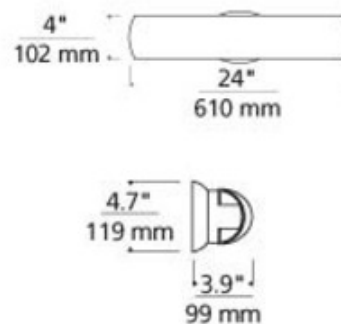

Luna Crescent Bath Bar

Description:

Floating crescent of multi-layered White case glass. Plated pressure formed base in Chrome or Satin Nickel. Provides task and ambient light. Available in two lamp configurations: (2) 14 watt T5 linear fluorescent lamps (lamps and electronic ballast included) or (4) 60 watt 120 volt mini-candelabra base lamps (included). May also be mounted vertically. ADA compliant. ETL listed. 24W x 4.7H x 3.9L.

Shown in: Chrome / White

List Price: \$462.50
 Our Price: \$277.50

Shade Color: White
 Body Finish: Chrome
 Lamp: 2 x T5/T5 Bipin/14W/120V Fluorescent
 Wattage: 28W
 Dimmer: Not Dimmable
 Dimensions: 4.7"H x 24"W x 3.9"D