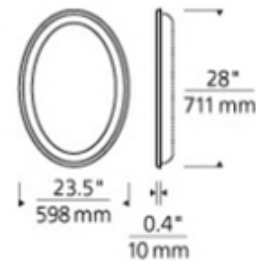

**BRAND**

Visual Comfort Modern

**DESCRIPTION**

Tigris Oval Recessed Mount Mirror is surrounded by a cove of diffused white light. Plated pressure formed frame in Chrome finish. Provides shadow-free task and ambient light. Dimmable with a low voltage electronic dimmer, sold separately. Recessed version requires modifications to existing wall construction. ETL listed. ADA compliant. 23.5 inch width x 28 inch height x .4 inch depth.

<b>SHADE COLOR</b>	Mirror
<b>BODY FINISH</b>	Chrome
<b>WATTAGE</b>	320W
<b>DIMMER</b>	Standard 120V
<b>DIMENSIONS</b>	23.5"W x 28"H x 0.4"D
<b>BULB INCLUDED</b>	
<b>LAMP</b>	8 x JCD/G9/40W/120V Halogen