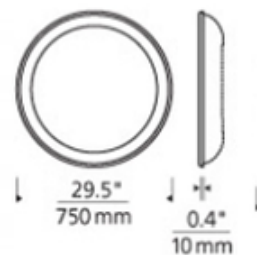

BRAND

Visual Comfort Modern

DESCRIPTION

Tigris Round Recessed Mount Mirror is surrounded by a cove of diffused white light. Plated pressure formed frame in Chrome or Satin Nickel finish. Provides shadow-free task and ambient light. Dimmable with a low voltage electronic dimmer, sold separately. Available in a surface mount and recessed option. ETL listed. ADA compliant. 29.5 inch diameter.

SHADE COLOR	Mirror
BODY FINISH	Satin Nickel
WATTAGE	360W
DIMMER	Standard 120V
DIMENSIONS	29.5"W x 29.5"H
BULB INCLUDED	
LAMP	9 x JCD/G9/40W/120V Halogen

SPEC #

TLG9538

COMPANY

PROJECT

FIXTURE TYPE

APPROVED BY