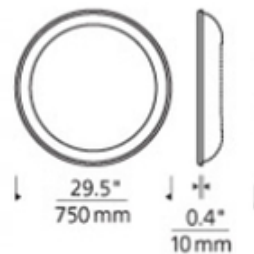

Tigris Round Recessed Mirror

Designer: Gregory Kay

Description:

Tigris Round Recessed Mount Mirror is surrounded by a cove of diffused white light. Plated pressure formed frame in Chrome or Satin Nickel finish. Provides shadow-free task and ambient light. Surface mount available with halogen or LED lamp option. Halogen: Includes nine 120 volt, 40 watt JCD G9 halogen lamps and is dimmable with a standard incandescent dimmer. LED: Includes nine 120 volt, 4.44 watt 3000K color temperature LED, 90CRI, 862 delivered lumens and is dimmable with a low voltage electronic dimmer, sold separately. Available in a surface mount and recessed option. ETL listed. ADA compliant. 29.5 inch diameter.

Shown in: Satin Nickel / Mirror

List Price: \$1250.00
Our Price: \$1000.00

Shade Color: Mirror
Body Finish: Satin Nickel
Lamp: 9 x JCD/G9/40W/120V Halogen
Wattage: 360W
Dimmer: Incandescent
Dimensions: 29.5"H x 29.5"W