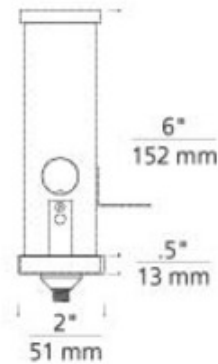

Freejack 2 Inch Square Flush Canopy

Description:

Freejack 2 inch square flush canopy with one Freejack port mounts to a special 2 inch square, 6 inch deep junction box (included). 12 volt 75 watt transformer (included) fits in junction box. Use in conjunction with any Freejack 12 volt element to create a decorative ceiling fixture. Available in Black, Chrome, Satin Nickel, White or Antique Bronze finish. For ceiling only. ETL listed. Dimmable with low voltage electronic transformer, sold separately.

Shown in: Chrome

List Price: \$162.50
 Our Price: \$130.00

Shade Color: N/A
 Body Finish: Chrome
 Lamp: N/A
 Wattage: N/A
 Dimmer: Low Voltage Electronic
 Dimensions: 6"H x 2"W x 2"D

Product Number: TLG9681			
Company:		Fixture Type:	Date: Apr 23, 2018
Project:		Approved By:	