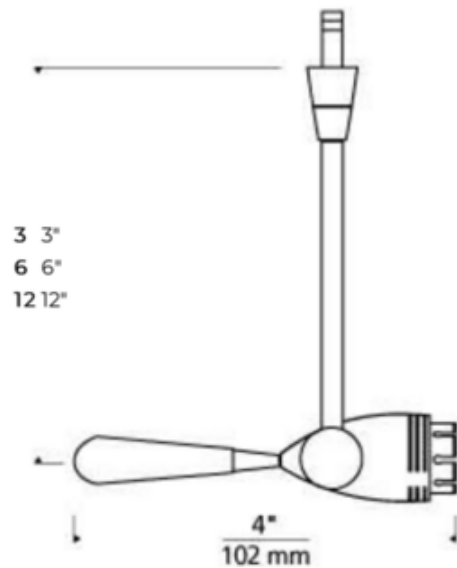

BRAND

Visual Comfort Modern

DESCRIPTION

The Aero Freejack Head is a sleek, streamlined head which rotates 360 degrees and pivots 260 degrees to direct the beam. Available in three stem lengths. The removable handle extension on the back serves as a functional addition assisting with pivots and rotations. Shade accessories allow you to create the ideal custom element. Compatible for use with 1-circuit Monorail track system, Wall Monorail or Freejack canopy. Includes Freejack connector. Freejack canopy required if used as a monopoint, sold separately. LED canopy compatible with both halogen and LED lamp options. Dimmer type dependent on system transformer (low voltage magnetic or electronic). Note: A shade accessory is required, and sold separately. Image shown in Bronze finish with a Round Glass Shield in Frost.

Shown in: Satin Nickel

SHADE COLOR	N/A
BODY FINISH	Satin Nickel
WATTAGE	7W
DIMMER	Dimmable
DIMENSIONS	3"L x 4"H
BULB NOT INCLUDED	
LAMP	1 x MR16/GU5.3 (bipin)/7W/12V LED

SPEC #

TLG9713

COMPANY

PROJECT

FIXTURE TYPE