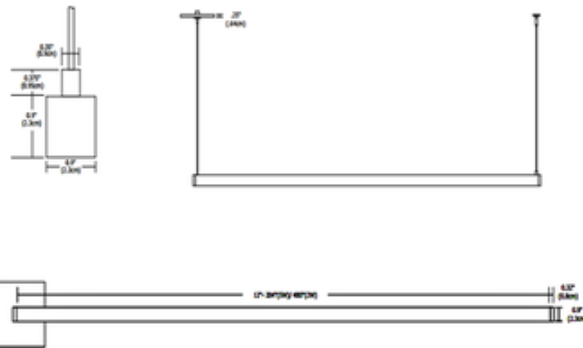

Cirrus Channel Suspension D1 Direct Lens 5W

Designer: Gregory Kay

Description:

Cirrus Channel Suspension features a D1 direct flat lens with 100 degree beam spread. Includes 5 watts per foot at 24VDC with choice of 2200K, 3500K, 4000K or 5700K color temperature, 85+CRI, or 2700K or 3000K color temperature, 95CRI. 47 lumens per watt/235 lumens per foot. 50,000 hour average lamp life. Finish available in Satin Aluminum, Satin Nickel, Chrome, Antique Bronze, Satin Black or White. Hardware and supporting cables are Antique Bronze for Antique Bronze and Black finishes and Satin Nickel for all other finishes. Power cables are Satin Nickel for all finish options. Supplied with a 4 inch square canopy (additional canopy options available, sold separately), a 12 foot power cable for every run, and suspension cables for support every five feet. It feeds power at the end using a standard junction box and must be wired into a Class 2 power supply up to 40 feet away. Available in 12 inch increments up to 480 inches. Lengths greater than 120 inches will ship as two or more segments that join together. 0-10 power supplies include a 24VDC 25, 96, 2X96, 3X96 or 4X96 watt option, dimmable with Philips Sunrise SR1200ZTUNV. ELV power supplies include a 24VDC 40, 60, 100, 2X100, 3X100 or 4X100 watt option, dimmable with Lutron DIVA DV5V-200P. Lutron Student: SRV-200P. Lutron Maestro:

Shown in: Satin Nickel

List Price: \$505.00
Our Price: \$404.00

Shade Color: N/A
Body Finish: Satin Nickel
Lamp: 1 x LED/5W/24V LED
Wattage: 5W
Dimmer: Dimmable
Dimensions: 12"L x 0.9"H x 0.9"W

Technical Information

Luminous Flux: 235 lumens
Lumens/Watt: 47.00
Lamp Color: 2700 K
Color Rendering: 95 CRI
Beam Angle: 100°
Lamp Life: 50000 hours

Product Number: EDG97586			
Company:		Fixture Type:	Date: Apr 23, 2018
Project:		Approved By:	