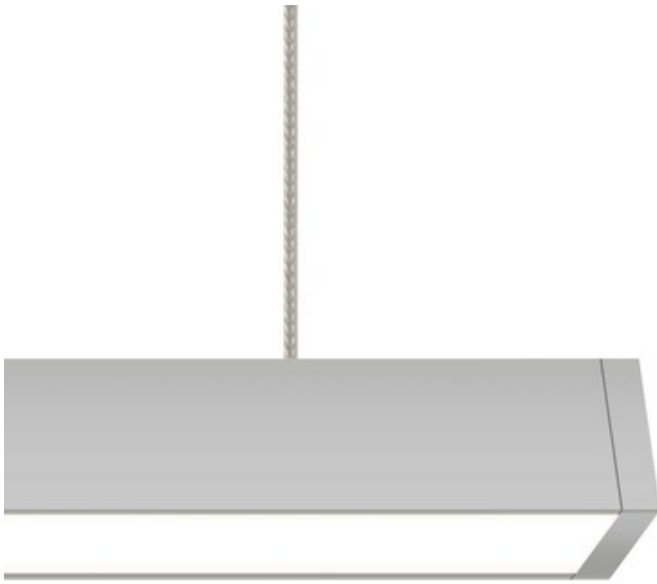

Cirrus Channel Suspension D1 Direct Lens 5W

Designer: Gregory Kay

Description:

Cirrus Channel Suspension features a D1 direct flat lens with 100 degree beam spread. Includes 5 watts per foot at 24VDC with choice of 2200K, 3500K, 4000K or 5700K color temperature, 85+CRI, or 2700K or 3000K color temperature, 95CRI. 47 lumens per watt/235 lumens per foot. 50,000 hour average lamp life. Finish available in Satin Aluminum, Satin Nickel, Chrome, Antique Bronze, Satin Black or White. Hardware and supporting cables are Antique Bronze for Antique Bronze and Black finishes and Satin Nickel for all other finishes. Power cables are Satin Nickel for all finish options. Supplied with a 4 inch square canopy (additional canopy options available, sold separately), a 12 foot power cable for every run, and suspension cables for support every five feet. It feeds power at the end using a standard junction box and must be wired into a Class 2 power supply up to 40 feet away. Available in 12 inch increments up to 480 inches. Lengths greater than 120 inches will ship as two or more segments that join together. 0-10 power supplies include a 24VDC 25, 96, 2X96, 3X96 or 4X96 watt option, dimmable with Philips Sunrise SR1200ZTUNV. ELV power supplies include a 24VDC 40, 60, 100, 2X100, 3X100 or 4X100 watt option, dimmable with Lutron DIVA DV5V-200P. Lutron Student: SRV-200P. Lutron Maestro:

Shown in: Satin Nickel

List Price: \$505.00
Our Price: \$404.00

Shade Color: N/A
Body Finish: Satin Nickel
Lamp: 1 x LED/5W/24V LED
Wattage: 5W
Dimmer: Dimmable
Dimensions: 12"L x 0.9"H x 0.9"W

Technical Information

Luminous Flux: 235 lumens
Lumens/Watt: 47.00
Lamp Color: 2700 K
Color Rendering: 95 CRI
Beam Angle: 100°
Lamp Life: 50000 hours

Product Number: EDG97586			
Company:		Fixture Type:	Date: Apr 23, 2018
Project:		Approved By:	