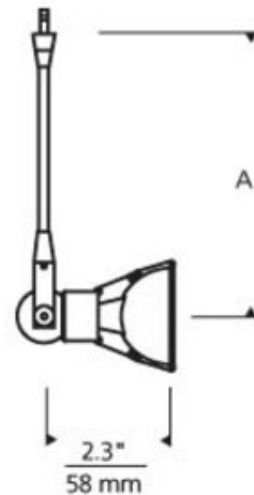

BRAND Visual Comfort Modern

DESCRIPTION

The Freejack Cam Track Light is a clean lined head that rotates 360 degrees around stem and pivots 340 degrees. Finish available in Satin Nickel. Includes Freejack connector. One 12 volt GU5.3 MR16 halogen lamp up to 75 watts is required, but not included. ETL listed. Stem length is 3 inches. Canopy required if used as a monopoint, sold separately.

SHADE COLOR	N/A
BODY FINISH	Satin Nickel
WATTAGE	75W
DIMMER	Dimmable
DIMENSIONS	3"L x 2.3"D
BULB NOT INCLUDED	
LAMP	1 x MR16/GU5.3 (bipin)/75W/12V Halogen 1 x MR16/GU5.3 (bipin)/12V LED

SPEC # TLG9783

COMPANY	PROJECT	FIXTURE TYPE	APPROVED BY	DATE