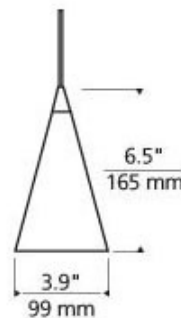

Product Number: TLG9913			
Company:		Fixture Type:	Date: Apr 21, 2018
Project:		Approved By:	

#2002FJ-CONE-004H1-AMCH

Fax: (773) 883-6131

Phone: 866-954-4489

Address: 1718 W. Fullerton Ave. Chicago IL 60614

www.Lightology.com