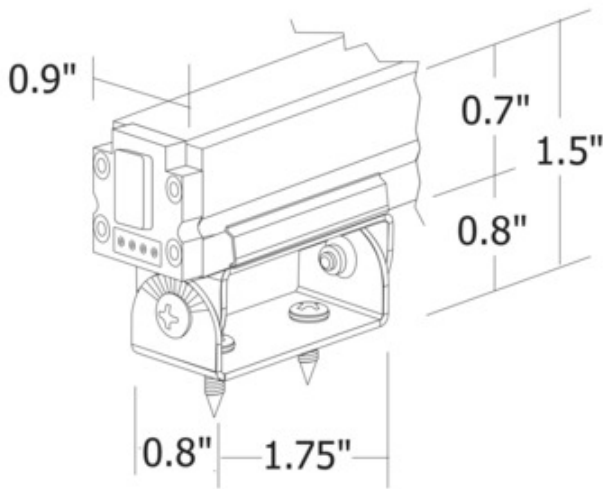

Cirrus Channel 0-75 Degree Mounting Clip

C-MCL-075

Description:

The Cirrus Channel 0-75 Degree Mounting Clip rotates a Cirrus Channel up to 75 degrees from the junction box. For use with Cirrus Channel products that mount directly to the ceiling.

List Price: \$12.00
 Our Price: \$6.00

Shade Color: N/A
 Body Finish: N/A
 Lamp: N/A
 Wattage: N/A
 Dimmer: N/A
 Dimensions: 1.75"L x 1.5"H x 0.8"W

Fax: (773) 883-6131

Phone: 866-954-4489

Address: 1718 W. Fullerton Ave. Chicago IL 60614