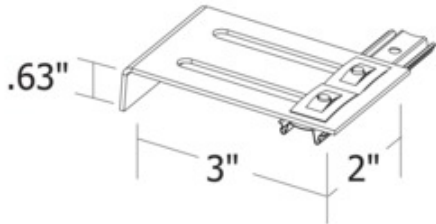

Cirrus Channel 90 Degree Mounting Clip

Description:

The Cirrus Channel 90 Degree Mounting Clip rotates a Cirrus Channel 90 degrees from the junction box. For use with Cirrus Channel products that mount directly to the ceiling.

C-MCL-90

List Price: \$18.00
 Our Price: \$14.40

Shade Color: N/A
 Body Finish: N/A
 Lamp: N/A
 Wattage: N/A
 Dimmer: N/A
 Dimensions: 3"L x 0.63"H x 2"W

Product Number: EDG99980			
Company:		Fixture Type:	Date: Apr 19, 2018
Project:		Approved By:	