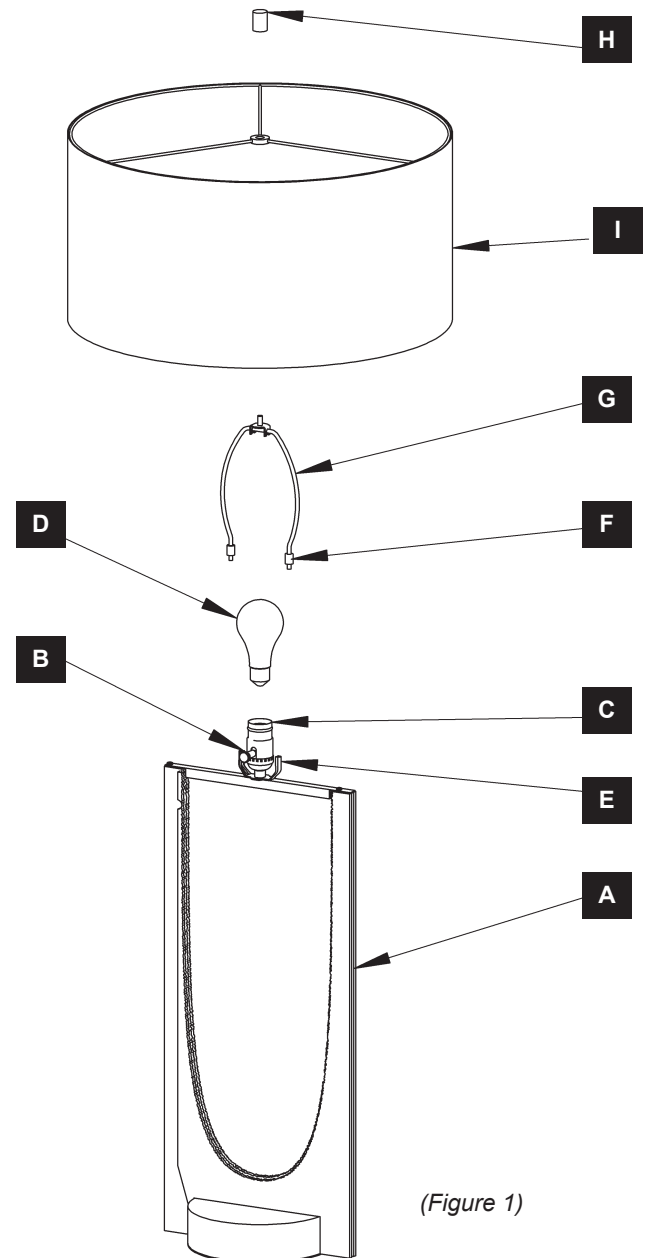

- A** **Fixture**
- B** **Turn Knob**
- C** **Socket**
- D** **Bulb (*Not Included*)**
- E** **Harp Holder**
- F** **Locks (2)**
- G** **Harp**
- H** **Finial**
- I** **Shade**

ASSEMBLY & INSTALLATION INSTRUCTIONS

C110

Cypress Table Lamp - 272121

CAUTION: FAILURE TO INSTALL THIS FIXTURE PROPERLY MAY RESULT IN SERIOUS PERSONAL INJURY OR DEATH AND PROPERTY DAMAGE. We recommend installation by a licensed electrician. This product must be installed in accordance with applicable installation code(s), by a person familiar with the construction and operation of the product and the hazards involved.*

Caution: Do not exceed maximum wattage noted on fixture. Use only recommended bulbs with fixture.

Lamp Assembly (Figure 1)

1. Carefully unpack fixture (A).
2. Install turn knob (B) onto socket (C).
3. Install bulb (D) into socket (C).
4. Squeeze harp (G) together while holding the locks (F) up towards the top of the harp and slip into harp holder (E).
5. Allow locks (F) to slip down harp (G) and onto harp holder (E) to secure harp in place.
6. Finial (H) is shipped installed on harp (G). Remove finial (H) from harp (G) and retain for later use.
7. Set shade (I) onto threaded stud on top of harp (G).
8. Thread finial (H) onto threaded stud on harp (G) and tighten until snug. Be careful not to over tighten.
9. Plug in power cord.