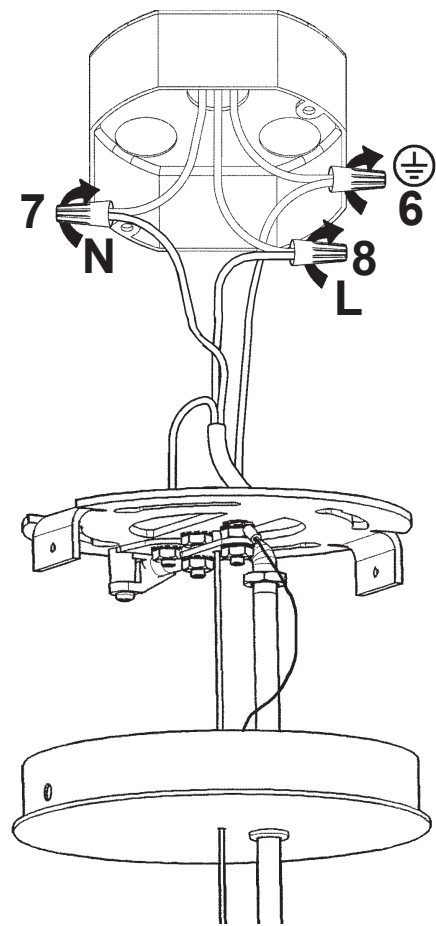

1 X  : 1746

3 X  : GU10 50W MAX 

11

- 12 A1 - A3
- 13 B1 - B3
- 14 C1 - C3
- 15 D1 - D10
- 16 E1 - E10
- 17 F1 - F15

After hanging all trim, remove labels from crystals. If residue remains, wipe off crystal with a soft, dry cloth.

 **SCHONBEK** | 1870

**CHANTANT**  
**CH0812N- \_\_ \_\_ R**

**T**HIS DESIGN IS THE PROPRIETARY  
TRADE DRESS/TRADEMARK OF  
W SCHONBEK LLC.

3 Lights  
Diameter: 10-1/2"  
Height: 24-1/2"  
Hanging Weight: 10lbs.