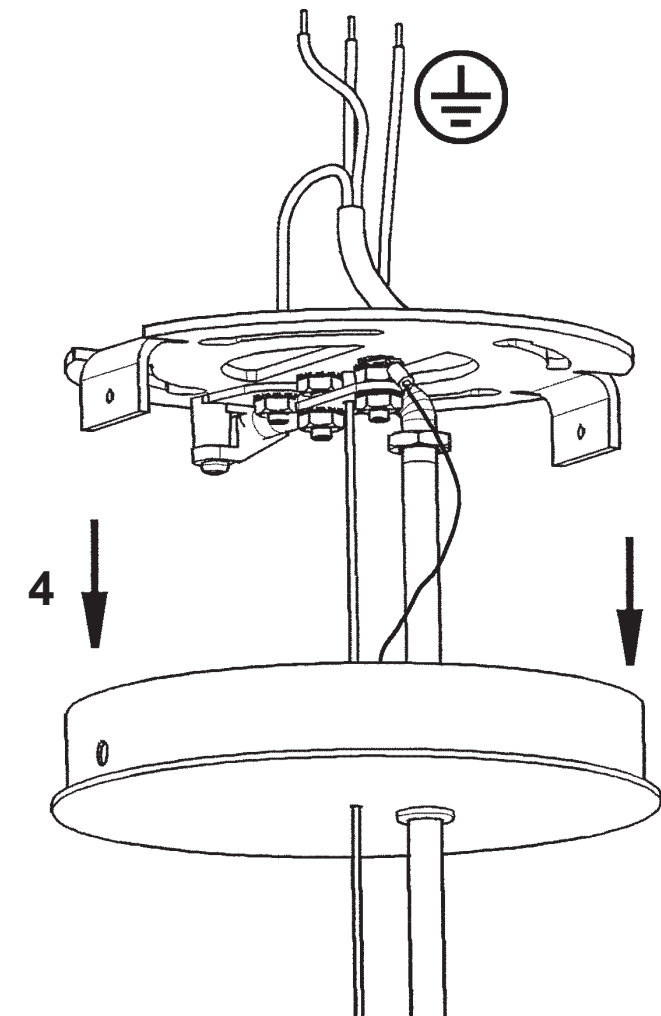

 **SCHONBEK** | 1870

**CHANTANT**  
**CH0812N- \_\_ \_\_ R**

**T**HIS DESIGN IS THE PROPRIETARY  
TRADE DRESS/TRADEMARK OF  
W SCHONBEK LLC.

3 Lights  
Diameter: 10-1/2"  
Height: 24-1/2"  
Hanging Weight: 10lbs.

1 X  : 1746

3 X  : GU10 50W MAX 

11

- 12 A1 - A3
- 13 B1 - B3
- 14 C1 - C3
- 15 D1 - D10
- 16 E1 - E10
- 17 F1 - F15

After hanging all trim, remove labels from crystals. If residue remains, wipe off crystal with a soft, dry cloth.