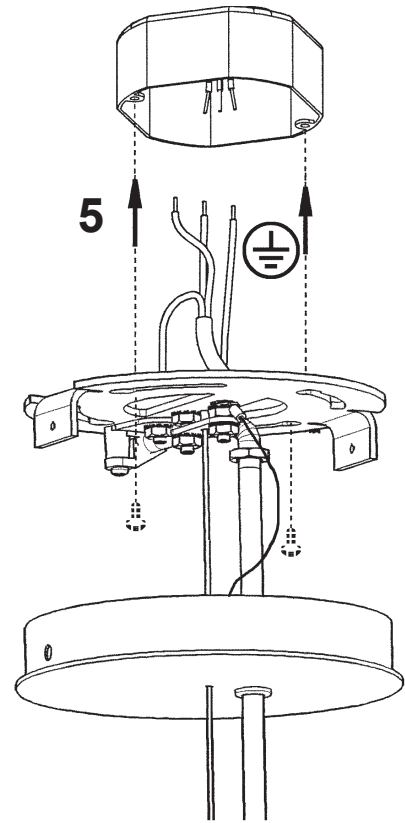

 **SCHONBEK** | 1870

**CHANTANT**  
**CH0812N- \_\_ \_ O**

**T**HIS DESIGN IS THE PROPRIETARY  
TRADE DRESS/TRADEMARK OF  
W SCHONBEK LLC.

3 Lights  
Diameter: 10-1/2"  
Height: 24-1/2"  
Hanging Weight: 10lbs.

1 X  : 1746

3 X  : GU10 50W MAX 

11

- 12 A1 - A3
- 13 B1 - B3
- 14 C1 - C3
- 15 D1 - D10
- 16 E1 - E10
- 17 F1 - F15

After hanging all trim, remove labels from crystals. If residue remains, wipe off crystal with a soft, dry cloth.

 **SCHONBEK** | 1870

**CHANTANT**  
**CH0812N- \_\_ \_\_ R**

**T**HIS DESIGN IS THE PROPRIETARY  
TRADE DRESS/TRADEMARK OF  
W SCHONBEK LLC.

3 Lights  
Diameter: 10-1/2"  
Height: 24-1/2"  
Hanging Weight: 10lbs.