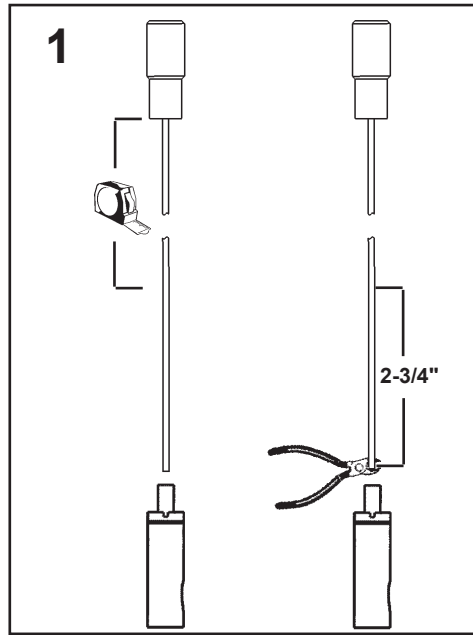

 **SCHONBEK** | 1870

**CHANTANT**  
**CH0812N- \_\_ \_ O**

**T**HIS DESIGN IS THE PROPRIETARY  
TRADE DRESS/TRADEMARK OF  
W SCHONBEK LLC.

3 Lights  
Diameter: 10-1/2"  
Height: 24-1/2"  
Hanging Weight: 10lbs.

1 X  : 1746

3 X  : GU10 50W MAX 

11

- 12 A1 - A3
- 13 B1 - B3
- 14 C1 - C3
- 15 D1 - D10
- 16 E1 - E10
- 17 F1 - F15

After hanging all trim, remove labels from crystals. If residue remains, wipe off crystal with a soft, dry cloth.

 **SCHONBEK** | 1870

**CHANTANT**  
**CH0812N- \_\_ \_\_ R**

**T**HIS DESIGN IS THE PROPRIETARY  
TRADE DRESS/TRADEMARK OF  
W SCHONBEK LLC.

3 Lights  
Diameter: 10-1/2"  
Height: 24-1/2"  
Hanging Weight: 10lbs.