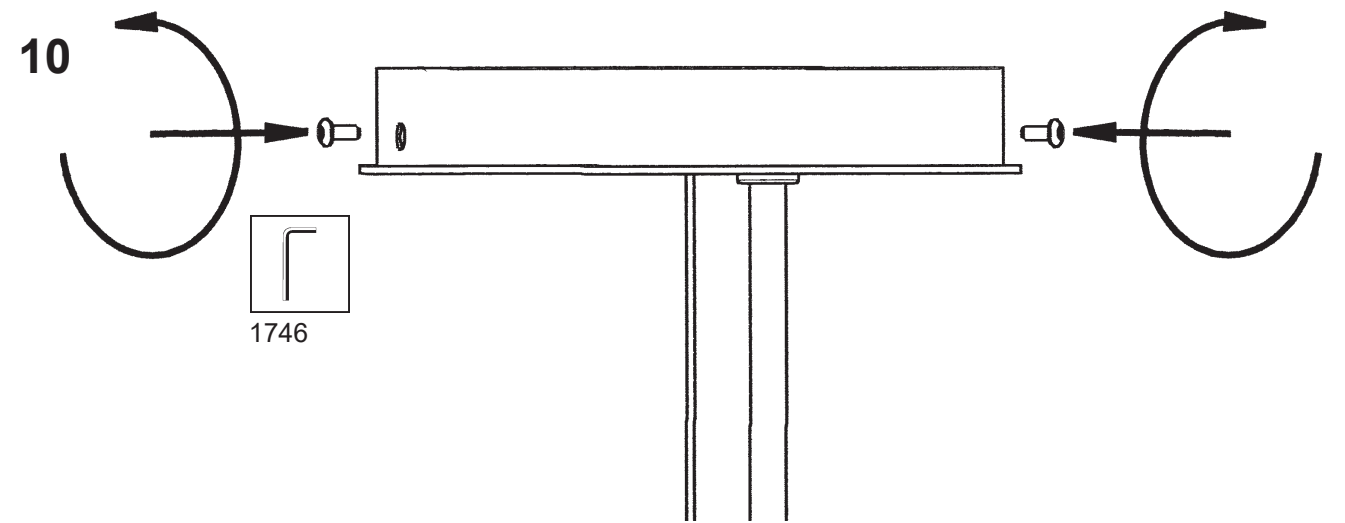

 **SCHONBEK** | 1870

**CHANTANT**  
**CH0812N- \_\_ \_ O**

**T**HIS DESIGN IS THE PROPRIETARY  
TRADE DRESS/TRADEMARK OF  
W SCHONBEK LLC.

3 Lights  
Diameter: 10-1/2"  
Height: 24-1/2"  
Hanging Weight: 10lbs.

1 X  : 1746

3 X  : GU10 50W MAX 

11

- 12 A1 - A3
- 13 B1 - B3
- 14 C1 - C3
- 15 D1 - D10
- 16 E1 - E10
- 17 F1 - F15

After hanging all trim, remove labels from crystals. If residue remains, wipe off crystal with a soft, dry cloth.

 **SCHONBEK** | 1870

**CHANTANT**  
**CH0812N- \_\_ \_\_ R**

**T**HIS DESIGN IS THE PROPRIETARY  
TRADE DRESS/TRADEMARK OF  
W SCHONBEK LLC.

3 Lights  
Diameter: 10-1/2"  
Height: 24-1/2"  
Hanging Weight: 10lbs.