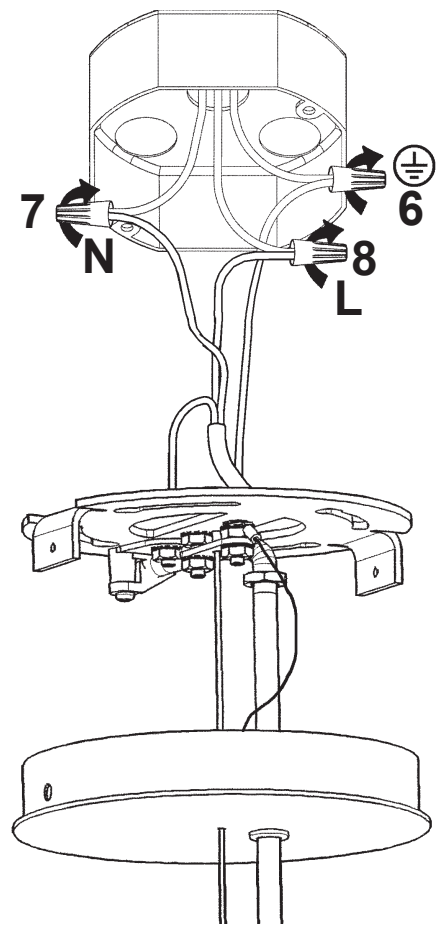

 **SCHONBEK** | 1870

**CHANTANT**  
**CH0812N- \_\_ \_ O**

**T**HIS DESIGN IS THE PROPRIETARY  
TRADE DRESS/TRADEMARK OF  
W SCHONBEK LLC.

3 Lights  
Diameter: 10-1/2"  
Height: 24-1/2"  
Hanging Weight: 10lbs.

1 X  : 1746

3 X  : GU10 50W MAX 

11

- 12 A1 - A3
- 13 B1 - B3
- 14 C1 - C3
- 15 D1 - D10
- 16 E1 - E10
- 17 F1 - F15

After hanging all trim, remove labels from crystals. If residue remains, wipe off crystal with a soft, dry cloth.

 **SCHONBEK** | 1870

**CHANTANT**  
**CH0812N- \_\_ \_\_ R**

**T**HIS DESIGN IS THE PROPRIETARY  
TRADE DRESS/TRADEMARK OF  
W SCHONBEK LLC.

3 Lights  
Diameter: 10-1/2"  
Height: 24-1/2"  
Hanging Weight: 10lbs.