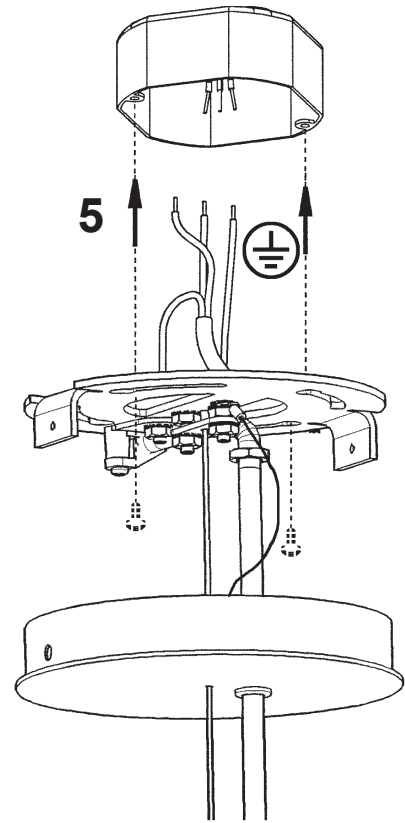

 **SCHONBEK** | 1870

**CHANTANT**  
**CH0812N- \_\_ \_\_ R**

**T**HIS DESIGN IS THE PROPRIETARY  
TRADE DRESS/TRADEMARK OF  
W SCHONBEK LLC.

3 Lights  
Diameter: 10-1/2"  
Height: 24-1/2"  
Hanging Weight: 10lbs.

1 X  : 1746

3 X  : GU10 50W MAX 

11

- 12 A1 - A3
- 13 B1 - B3
- 14 C1 - C3
- 15 D1 - D10
- 16 E1 - E10
- 17 F1 - F15

After hanging all trim, remove labels from crystals. If residue remains, wipe off crystal with a soft, dry cloth.