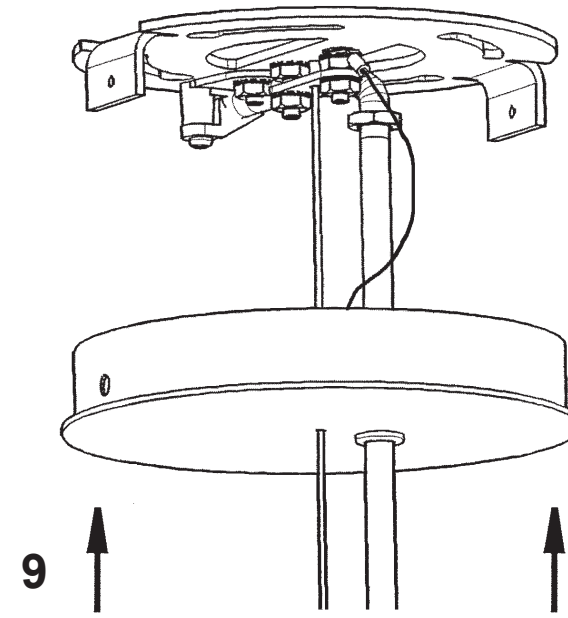

 **SCHONBEK** | 1870

**CHANTANT**  
**CH0812N- \_\_ \_\_ R**

**T**HIS DESIGN IS THE PROPRIETARY  
TRADE DRESS/TRADEMARK OF  
W SCHONBEK LLC.

3 Lights  
Diameter: 10-1/2"  
Height: 24-1/2"  
Hanging Weight: 10lbs.

1 X  : 1746

3 X  : GU10 50W MAX 

11

- 12 A1 - A3
- 13 B1 - B3
- 14 C1 - C3
- 15 D1 - D10
- 16 E1 - E10
- 17 F1 - F15

After hanging all trim, remove labels from crystals. If residue remains, wipe off crystal with a soft, dry cloth.