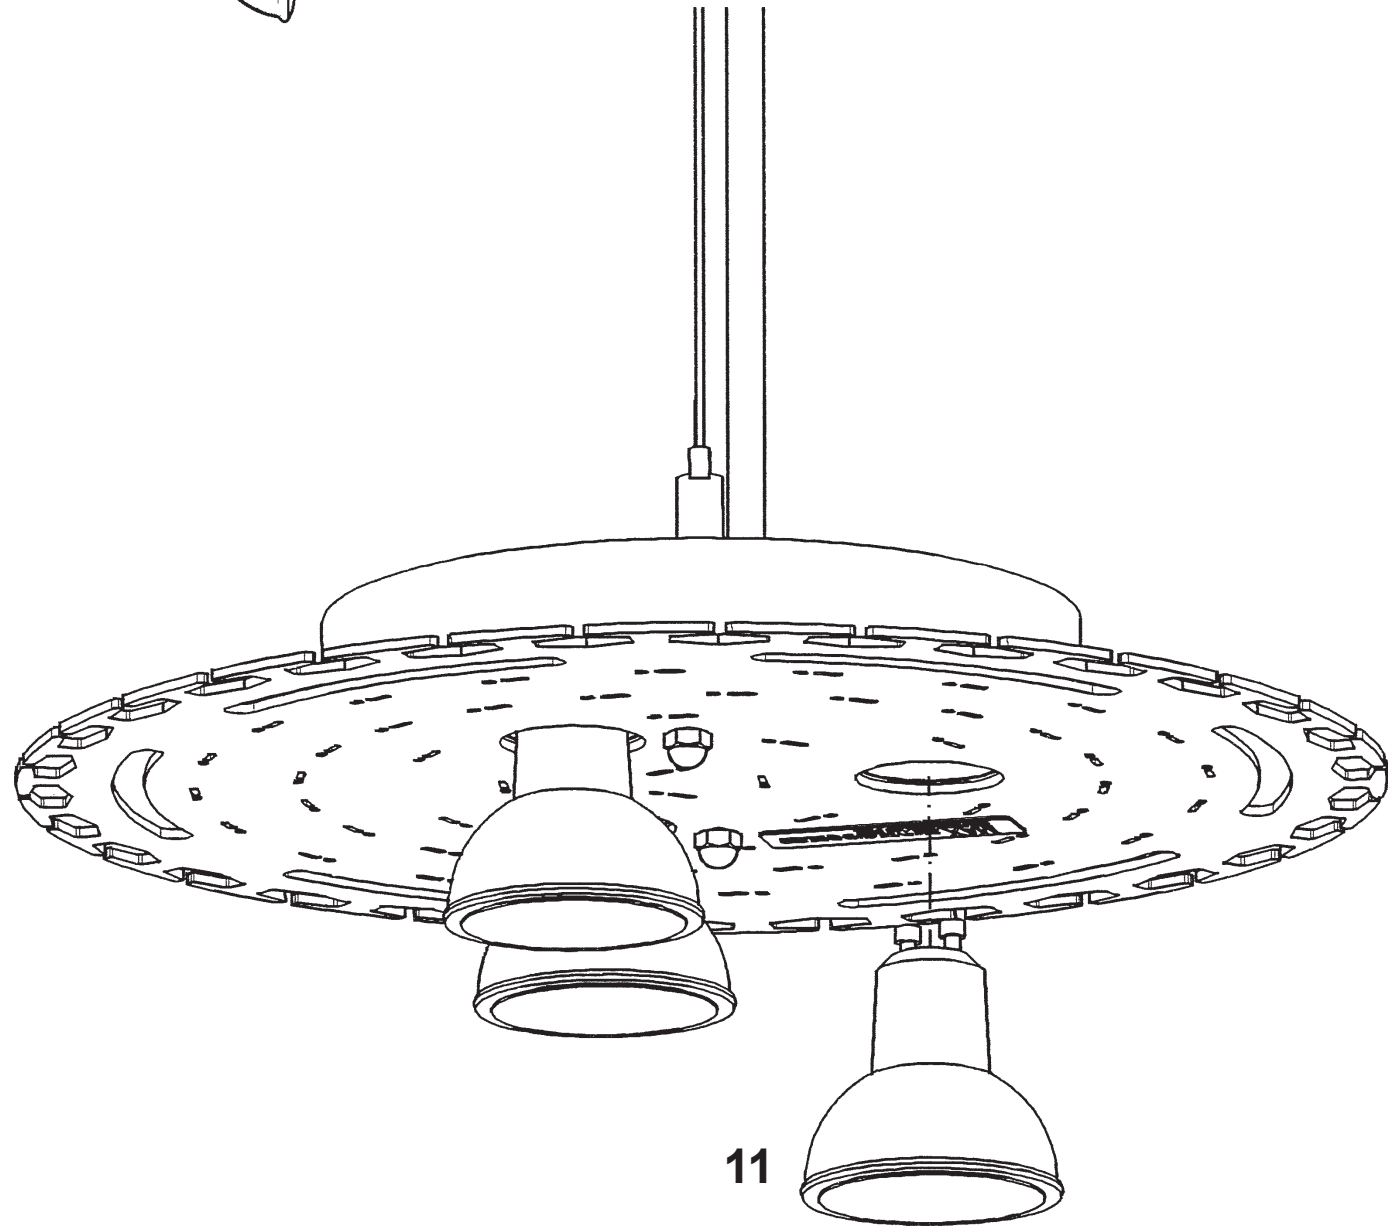

 **SCHONBEK** | 1870

**CHANTANT**  
**CH0812N- \_\_ \_ O**

**T**HIS DESIGN IS THE PROPRIETARY  
TRADE DRESS/TRADEMARK OF  
W SCHONBEK LLC.

3 Lights  
Diameter: 10-1/2"  
Height: 24-1/2"  
Hanging Weight: 10lbs.

1 X  : 1746

3 X  : GU10 50W MAX 

11

- 12 A1 - A3
- 13 B1 - B3
- 14 C1 - C3
- 15 D1 - D10
- 16 E1 - E10
- 17 F1 - F15

After hanging all trim, remove labels from crystals. If residue remains, wipe off crystal with a soft, dry cloth.

 **SCHONBEK** | 1870

**CHANTANT**  
**CH0812N- \_\_ \_\_ R**

**T**HIS DESIGN IS THE PROPRIETARY  
TRADE DRESS/TRADEMARK OF  
W SCHONBEK LLC.

3 Lights  
Diameter: 10-1/2"  
Height: 24-1/2"  
Hanging Weight: 10lbs.