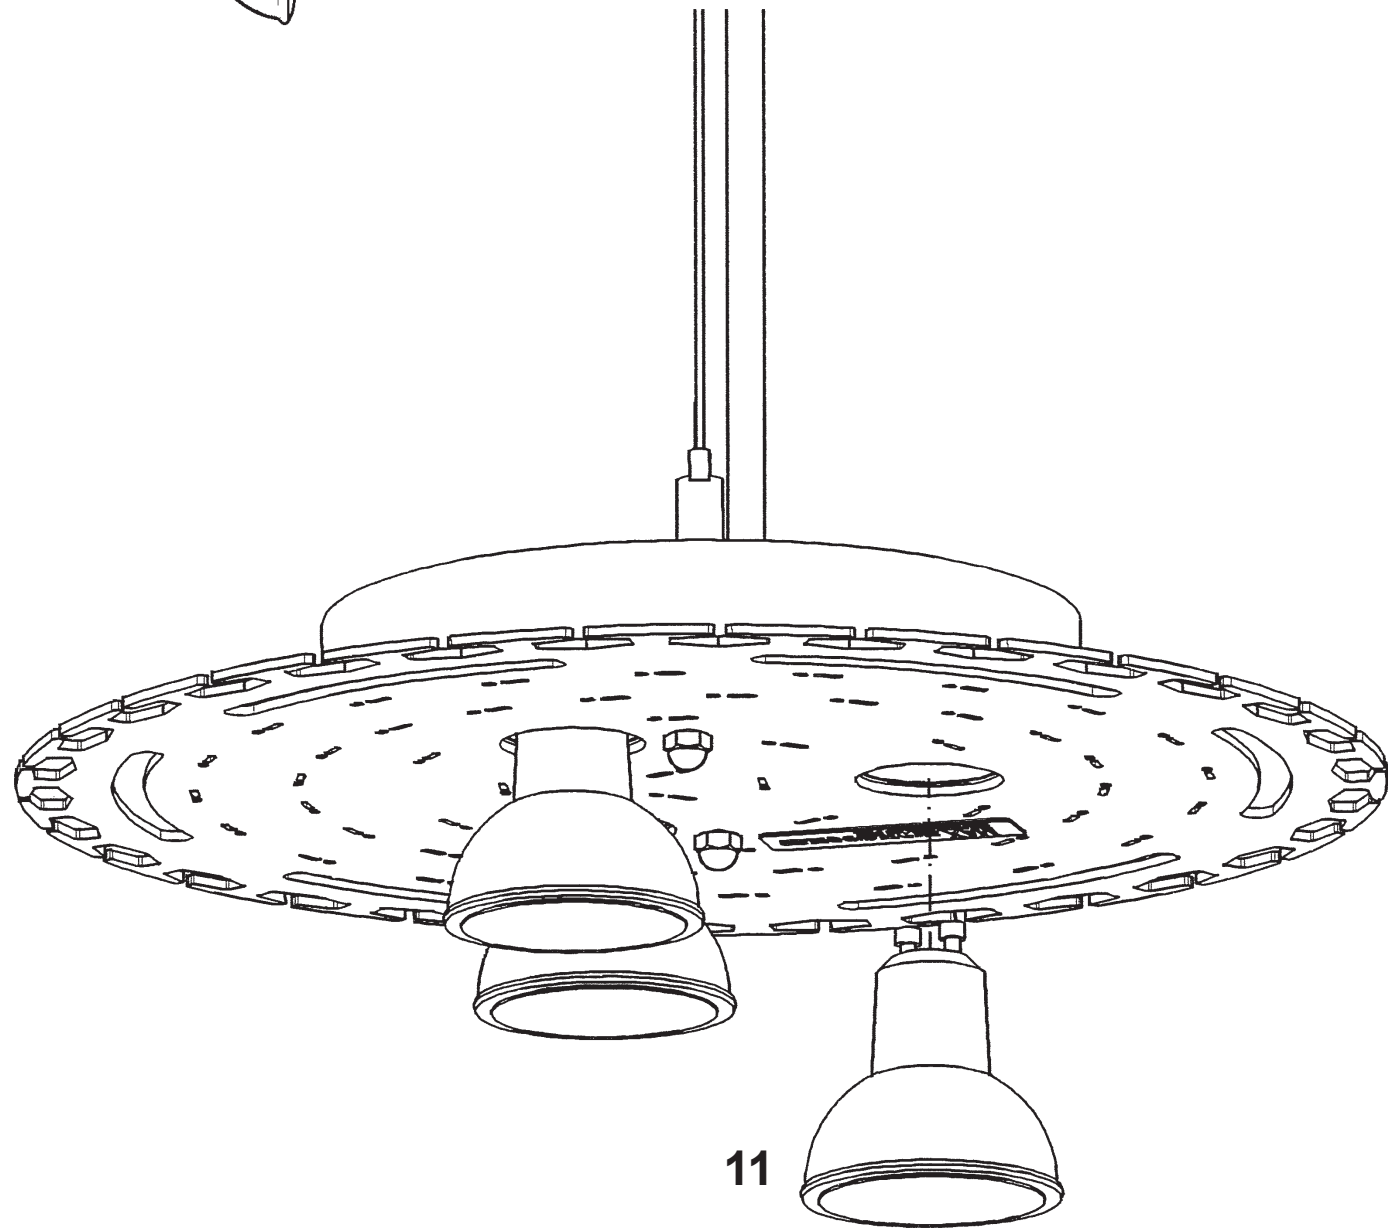

 **SCHONBEK** | 1870

**CHANTANT**  
**CH0812N- \_\_ \_\_ R**

**T**HIS DESIGN IS THE PROPRIETARY  
TRADE DRESS/TRADEMARK OF  
W SCHONBEK LLC.

3 Lights  
Diameter: 10-1/2"  
Height: 24-1/2"  
Hanging Weight: 10lbs.

1 X  : 1746

3 X  : GU10 50W MAX 

11

- 12 A1 - A3
- 13 B1 - B3
- 14 C1 - C3
- 15 D1 - D10
- 16 E1 - E10
- 17 F1 - F15

After hanging all trim, remove labels from crystals. If residue remains, wipe off crystal with a soft, dry cloth.