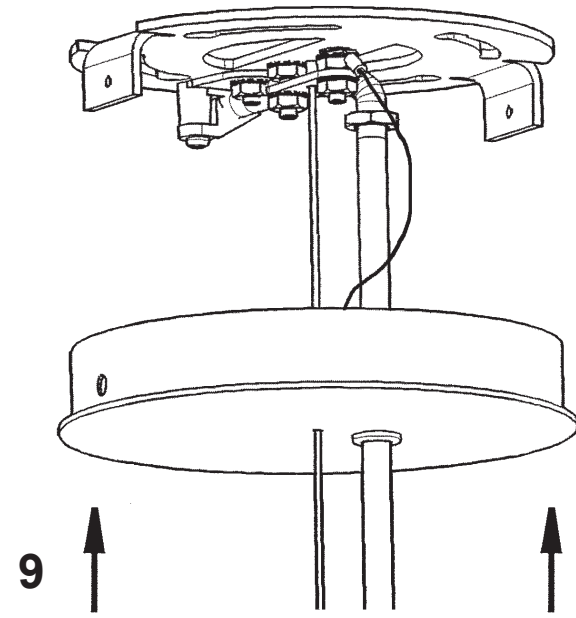

 **SCHONBEK** | 1870

**CHANTANT**  
**CH0812N- \_\_ \_ O**

**T**HIS DESIGN IS THE PROPRIETARY  
TRADE DRESS/TRADEMARK OF  
W SCHONBEK LLC.

3 Lights  
Diameter: 10-1/2"  
Height: 24-1/2"  
Hanging Weight: 10lbs.

1 X  : 1746

3 X  : GU10 50W MAX 

11

- 12 A1 - A3
- 13 B1 - B3
- 14 C1 - C3
- 15 D1 - D10
- 16 E1 - E10
- 17 F1 - F15

After hanging all trim, remove labels from crystals. If residue remains, wipe off crystal with a soft, dry cloth.

 **SCHONBEK** | 1870

**CHANTANT**  
**CH0812N- \_\_ \_\_ R**

**T**HIS DESIGN IS THE PROPRIETARY  
TRADE DRESS/TRADEMARK OF  
W SCHONBEK LLC.

3 Lights  
Diameter: 10-1/2"  
Height: 24-1/2"  
Hanging Weight: 10lbs.