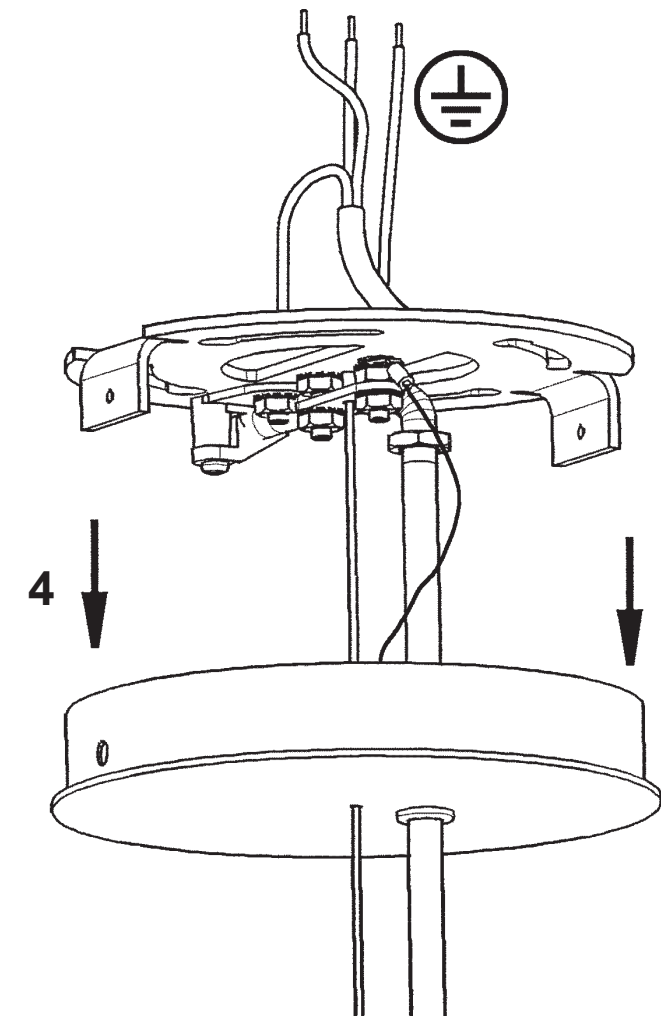

 **SCHONBEK** | 1870

**CHANTANT**  
**CH0812N- \_\_ \_ O**

**T**HIS DESIGN IS THE PROPRIETARY  
TRADE DRESS/TRADEMARK OF  
W SCHONBEK LLC.

3 Lights  
Diameter: 10-1/2"  
Height: 24-1/2"  
Hanging Weight: 10lbs.

1 X  : 1746

3 X  : GU10 50W MAX 

11

- 12 A1 - A3
- 13 B1 - B3
- 14 C1 - C3
- 15 D1 - D10
- 16 E1 - E10
- 17 F1 - F15

After hanging all trim, remove labels from crystals. If residue remains, wipe off crystal with a soft, dry cloth.

 **SCHONBEK** | 1870

**CHANTANT**  
**CH0812N- \_\_ \_\_ R**

**T**HIS DESIGN IS THE PROPRIETARY  
TRADE DRESS/TRADEMARK OF  
W SCHONBEK LLC.

3 Lights  
Diameter: 10-1/2"  
Height: 24-1/2"  
Hanging Weight: 10lbs.