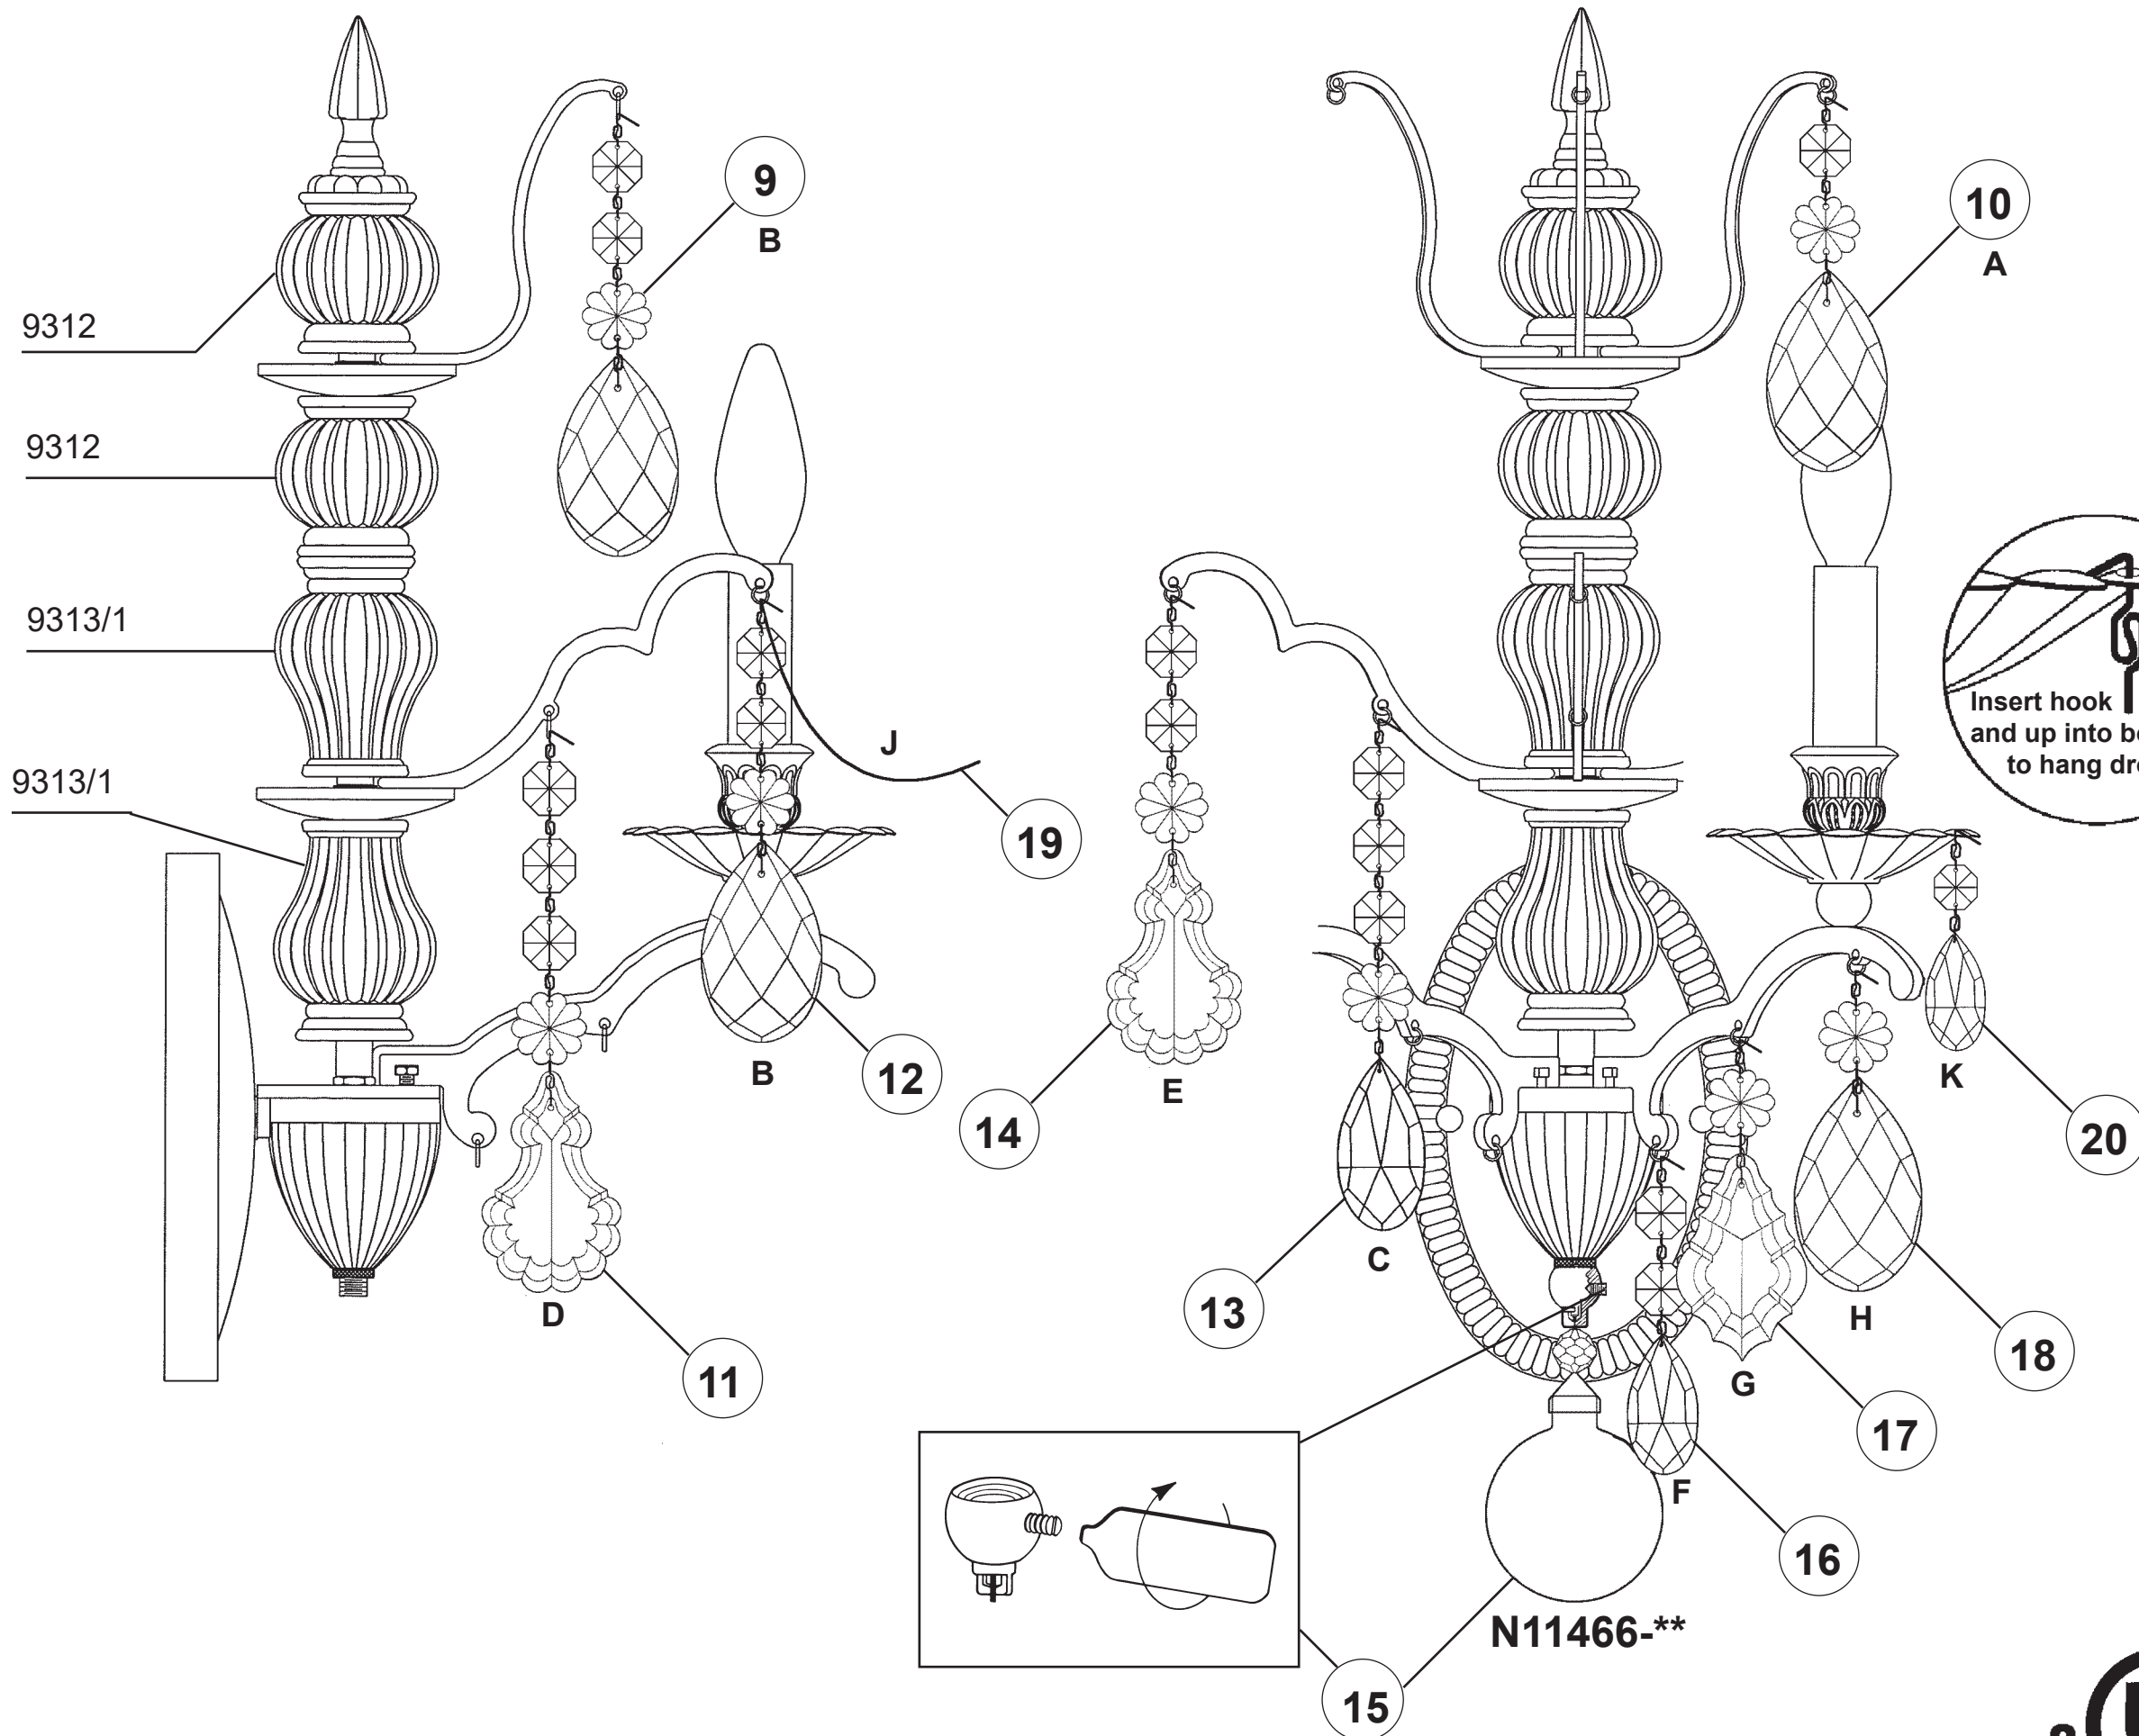

8

You will need 2 - B10
25 Watts Recommended
60 Watts Max

Install bulbs and be sure
to test fixture **BEFORE**
trimming.

SIDE VIEW

FRONT VIEW

Insert hook under and up into bobèche to hang drops.