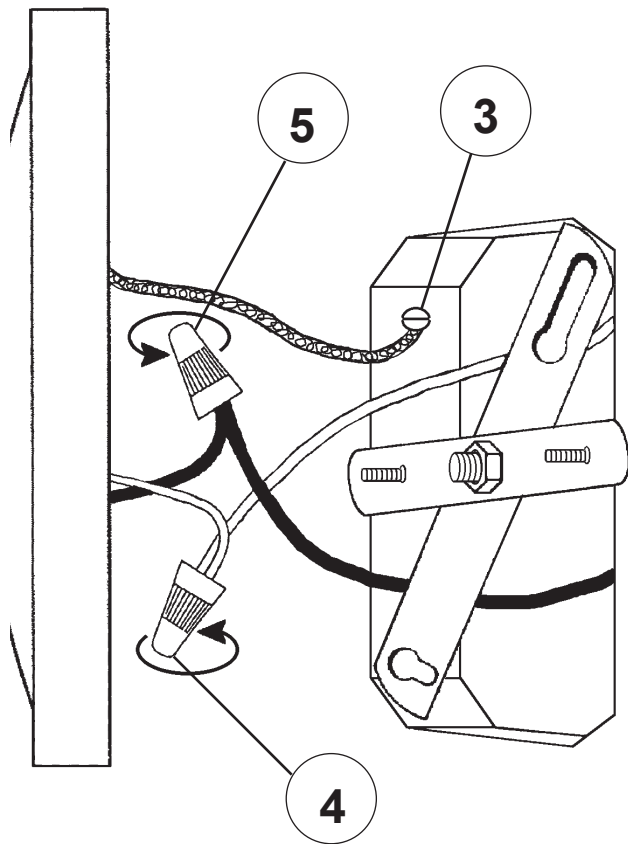

All electrical components must be installed by a licensed electrician in accordance with the National Electric Code and the appropriate local electrical codes.