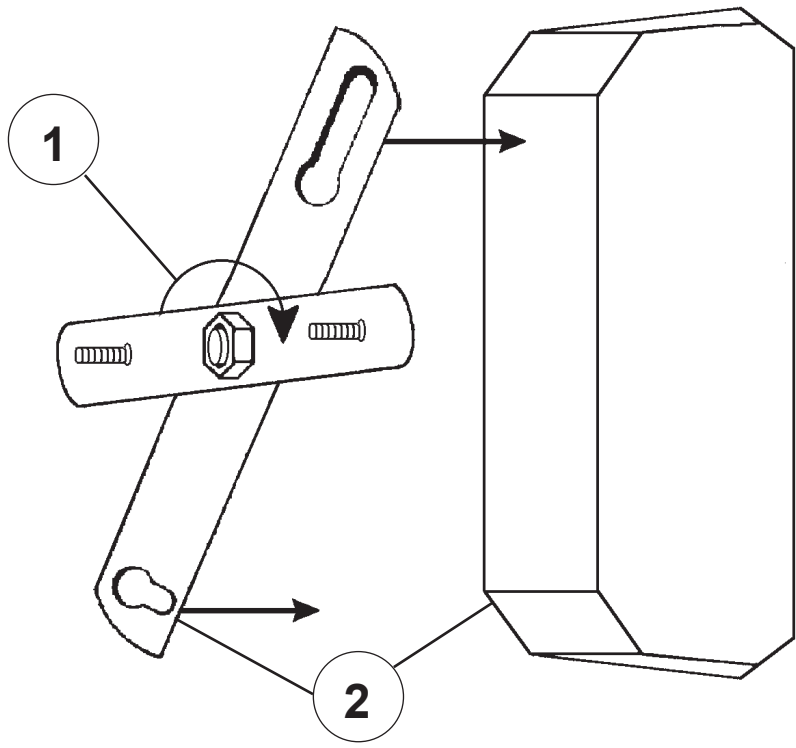

**BORDEAUX 5766- \_\_\_ \_H**  
**The Legacy Collection**

2 Light  
Diameter: 11-1/2"  
Body Length: 21-1/2"  
Extension: 9"  
Hanging Weight: 6 lbs.

**T**HIS DESIGN IS THE PROPRIETARY  
TRADE DRESS/TRADEMARK OF  
W SCHONBEK LLC.

 **SCHONBEK** | 1870

 **SCHONBEK** | 1870

								
MAX <b>60</b> W		110-120 V						

All electrical components must be installed by a licensed electrician in accordance with the National Electric Code and the appropriate local electrical codes.

### SIDE VIEW

### FRONT VIEW

Insert hook under and up into bobèche to hang drops.