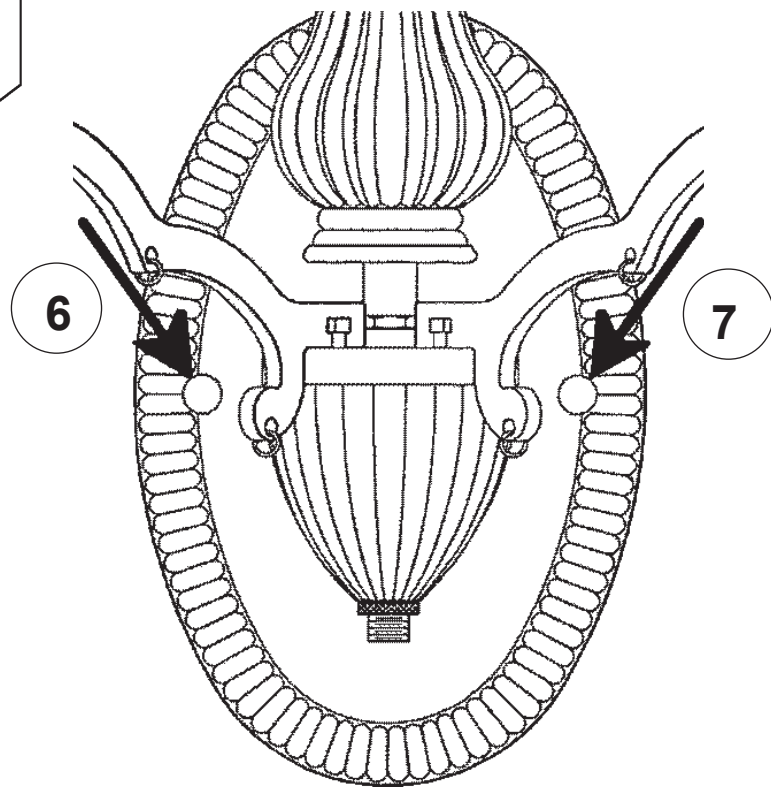

All electrical components must be installed by a licensed electrician in accordance with the National Electric Code and the appropriate local electrical codes.