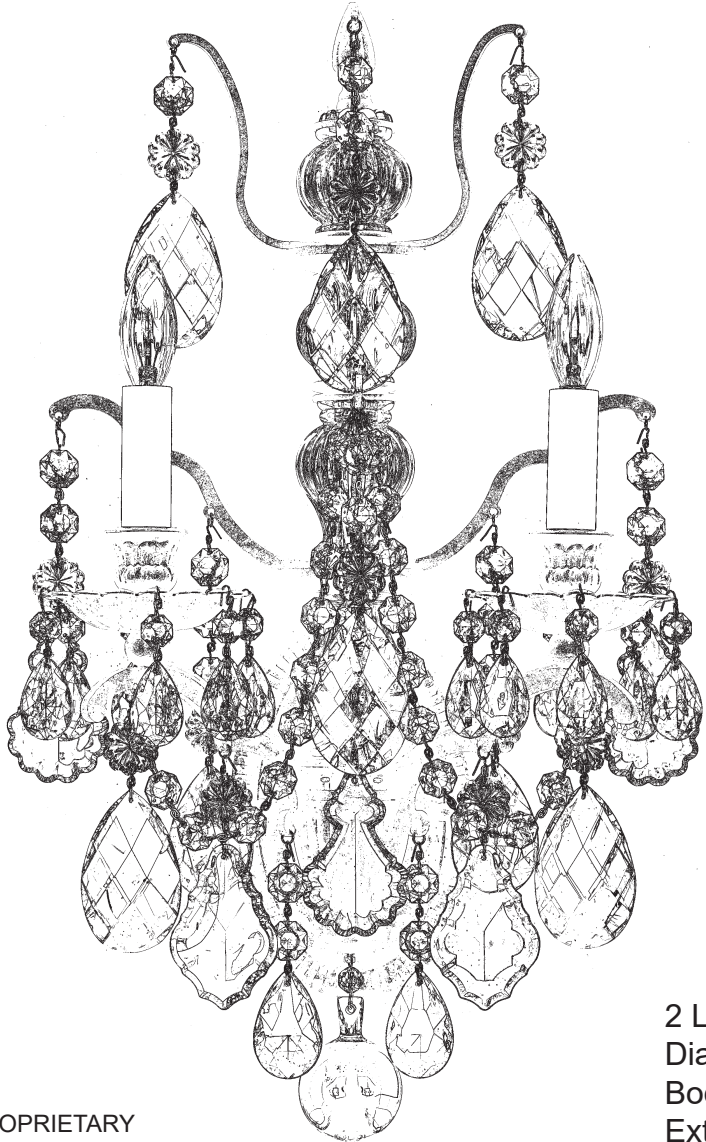

**BORDEAUX 5766- \_\_\_ \_H**  
**The Legacy Collection**

2 Light  
Diameter: 11-1/2"  
Body Length: 21-1/2"  
Extension: 9"  
Hanging Weight: 6 lbs.

**T**HIS DESIGN IS THE PROPRIETARY  
TRADE DRESS/TRADEMARK OF  
W SCHONBEK LLC.

### SIDE VIEW