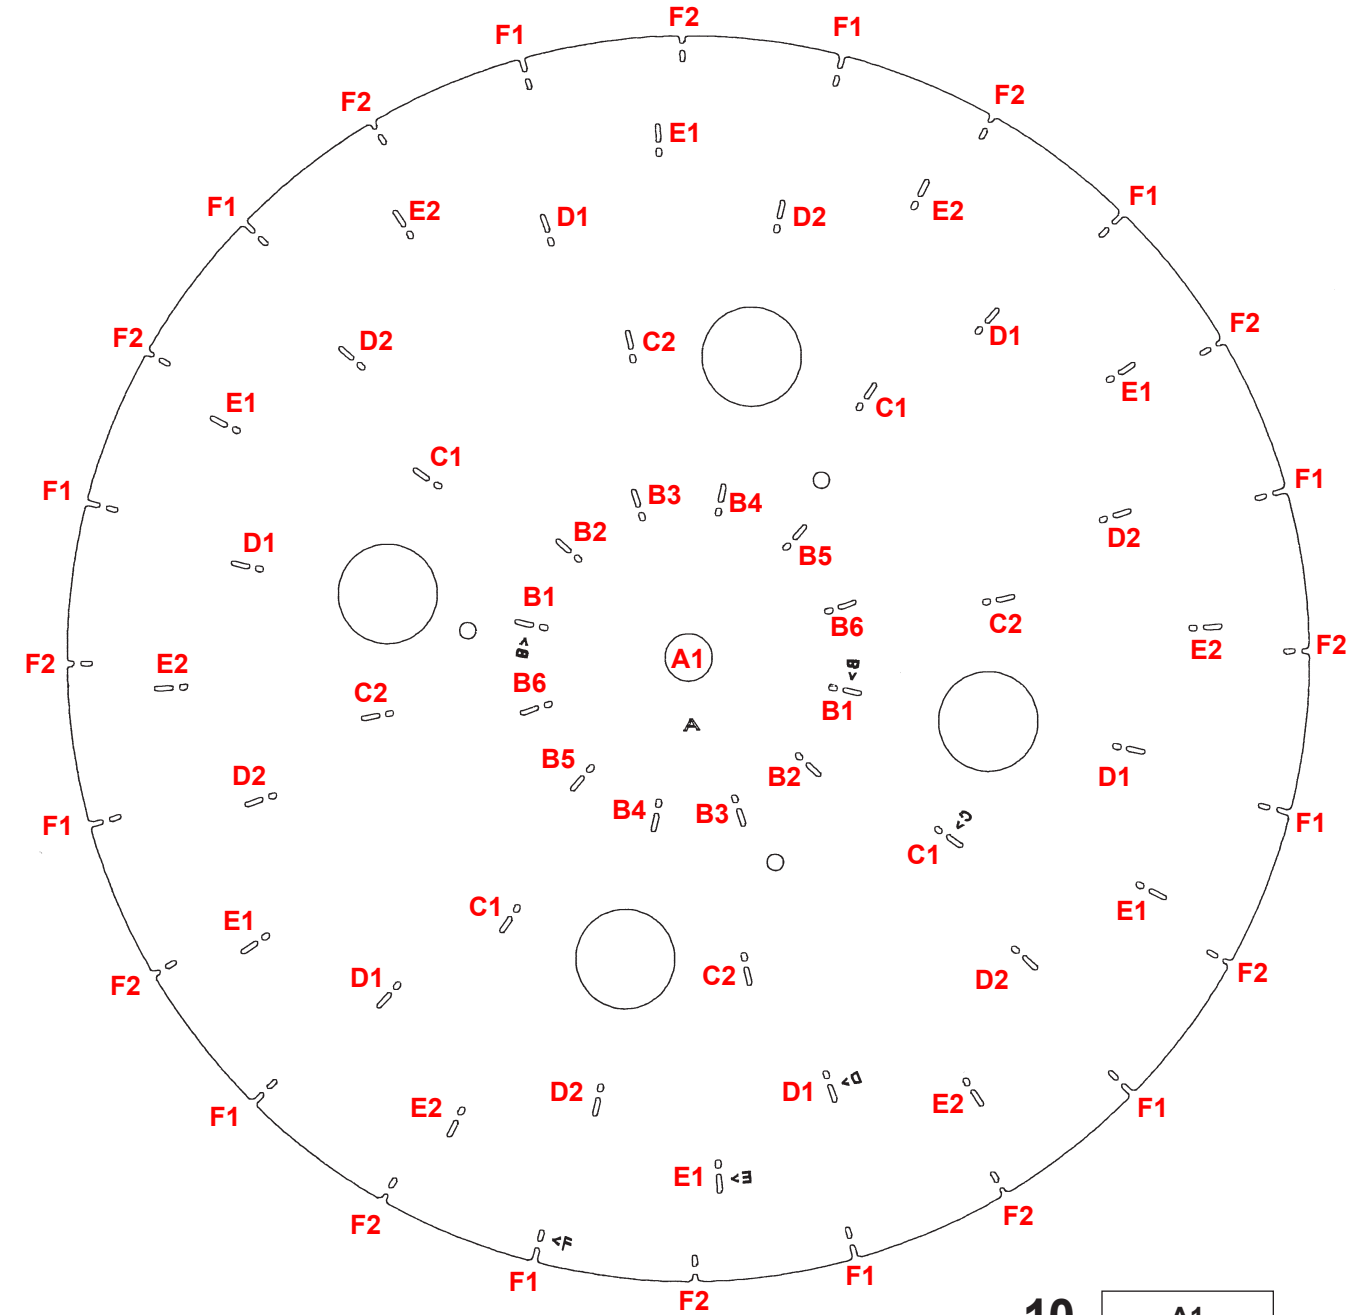

 **SCHONBEK** | 1870

CIRCULUS
DR1401N-__ _O

THIS DESIGN IS THE PROPRIETARY
TRADE DRESS/TRADEMARK OF
W SCHONBEK LLC.

4 Lights
Diameter: 14"
Height: 15"
Hanging Weight: 18lbs.

 **SCHONBEK** | 1870

			S					
MAX 35 W	110-120 V							

4 X  : GU10 35W MAX 

9

- 10 A1
- 11 B1 - B6
- 12 C1 - C2
- 13 D1 - D2
- 14 E1 - E2
- 15 F1 - F2

After hanging all trim, remove labels from crystals. If residue remains, wipe off crystal with a soft, dry cloth.