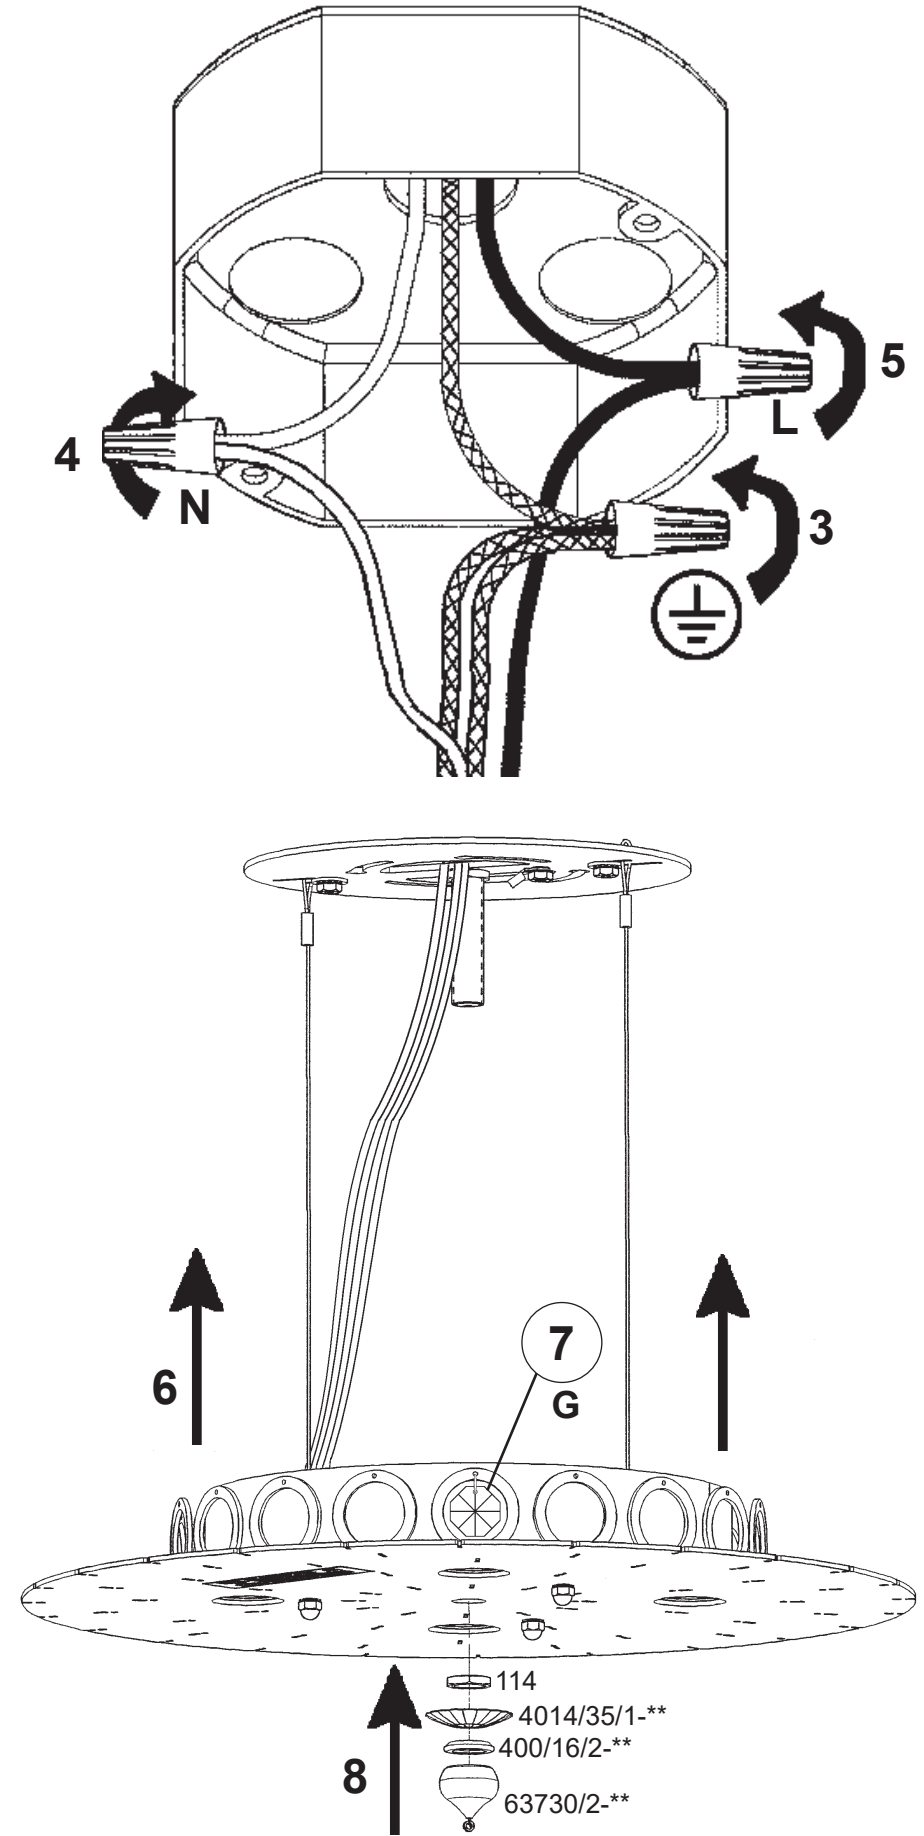

 **SCHONBEK** | 1870

CIRCULUS
DR1401N-__ _O

THIS DESIGN IS THE PROPRIETARY
TRADE DRESS/TRADEMARK OF
W SCHONBEK LLC.

4 Lights
Diameter: 14"
Height: 15"
Hanging Weight: 18lbs.

 **SCHONBEK** | 1870

			S					
MAX 35 W	110-120 V							

4 X  : GU10 35W MAX 

9

- 10 A1
- 11 B1 - B6
- 12 C1 - C2
- 13 D1 - D2
- 14 E1 - E2
- 15 F1 - F2

After hanging all trim, remove labels from crystals. If residue remains, wipe off crystal with a soft, dry cloth.