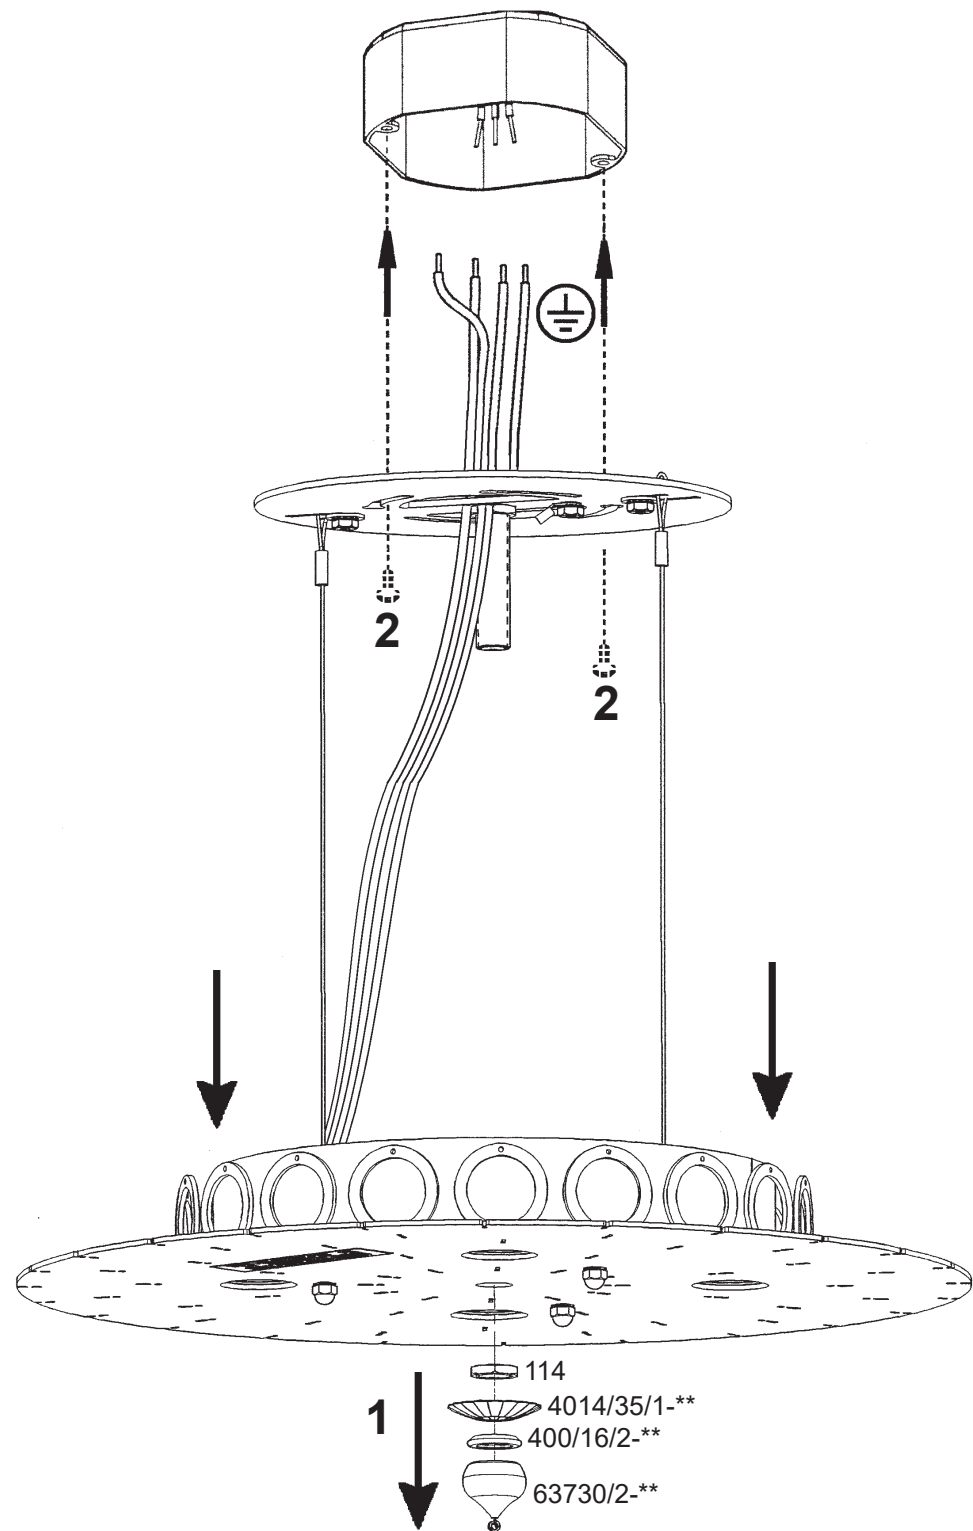

 **SCHONBEK** | 1870

CIRCULUS
DR1401N-__ _O

THIS DESIGN IS THE PROPRIETARY
TRADE DRESS/TRADEMARK OF
W SCHONBEK LLC.

4 Lights
Diameter: 14"
Height: 15"
Hanging Weight: 18lbs.

 **SCHONBEK** | 1870

			S					
MAX 35 W	110-120 V							

4 X  : GU10 35W MAX 

9

- 10 A1
- 11 B1 - B6
- 12 C1 - C2
- 13 D1 - D2
- 14 E1 - E2
- 15 F1 - F2

After hanging all trim, remove labels from crystals. If residue remains, wipe off crystal with a soft, dry cloth.