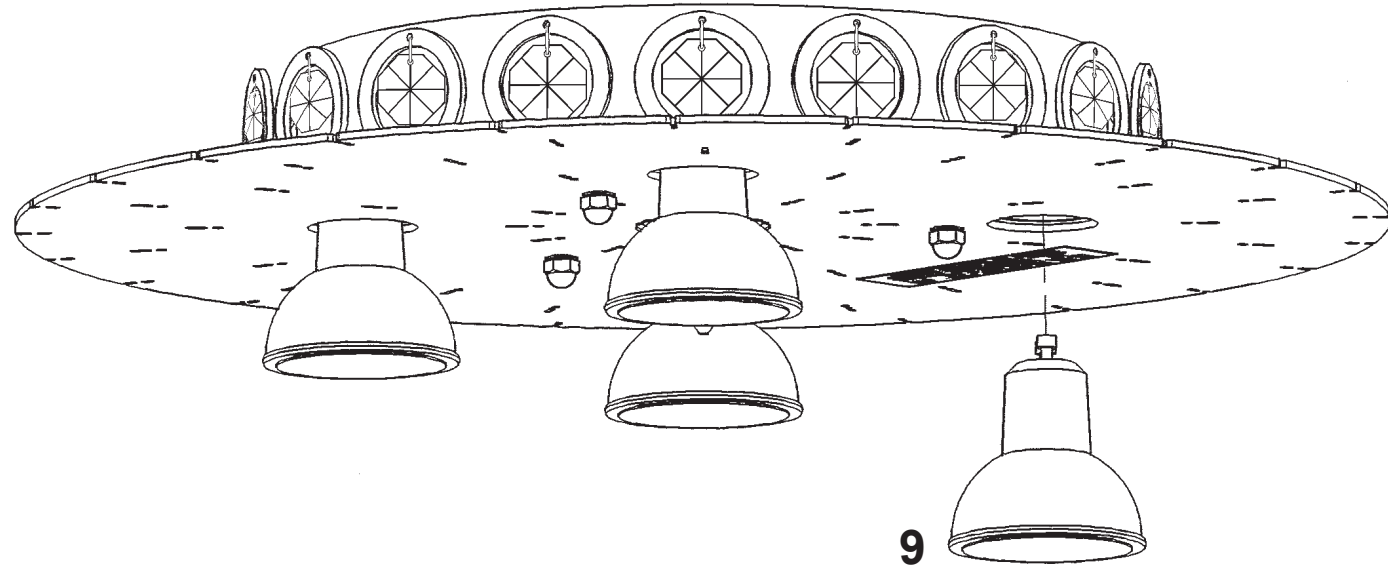

 **SCHONBEK** | 1870

CIRCULUS
DR1401N-__ _O

THIS DESIGN IS THE PROPRIETARY
TRADE DRESS/TRADEMARK OF
W SCHONBEK LLC.

4 Lights
Diameter: 14"
Height: 15"
Hanging Weight: 18lbs.

 **SCHONBEK** | 1870

			S					
MAX 35 W	110-120 V							

4 X  : GU10 35W MAX 

9

- 10 A1
- 11 B1 - B6
- 12 C1 - C2
- 13 D1 - D2
- 14 E1 - E2
- 15 F1 - F2

After hanging all trim, remove labels from crystals. If residue remains, wipe off crystal with a soft, dry cloth.