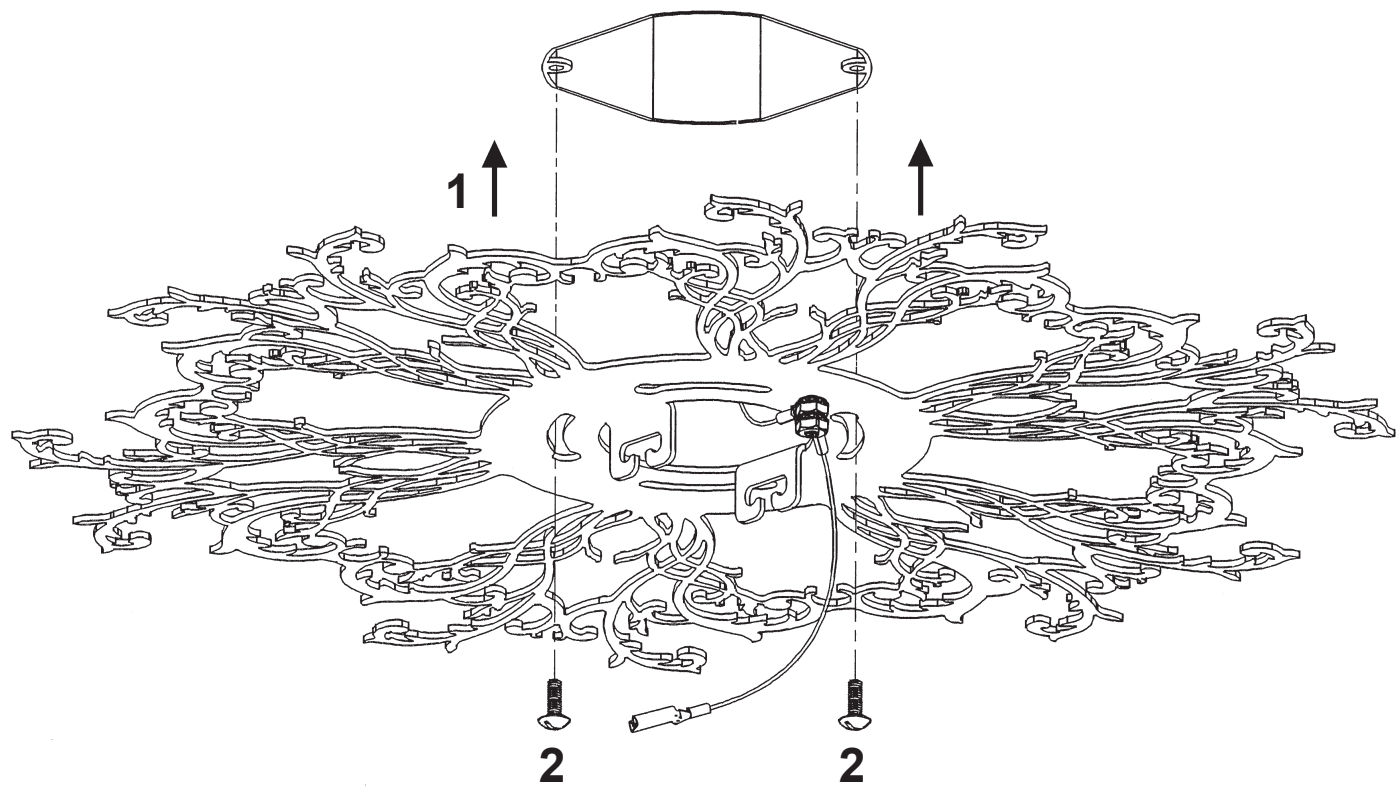

FILIGRAE FE7206N- __ __ H

6 Lights
Diameter: 23"
Height: 18-1/2"
Hanging Weight: 18lbs.

THIS DESIGN IS THE PROPRIETARY
TRADE DRESS/TRADEMARK OF
W SCHONBEK LLC.

 **SCHONBEK** | 1870

 **SCHONBEK** | 1870

								
MAX 40 W	110-120 V							

1 X  : 400/16-**

You will need 6 - B10
25 Watts Recommended
40 Watts Max

Install bulbs and be sure
to test fixture **BEFORE**
trimming.