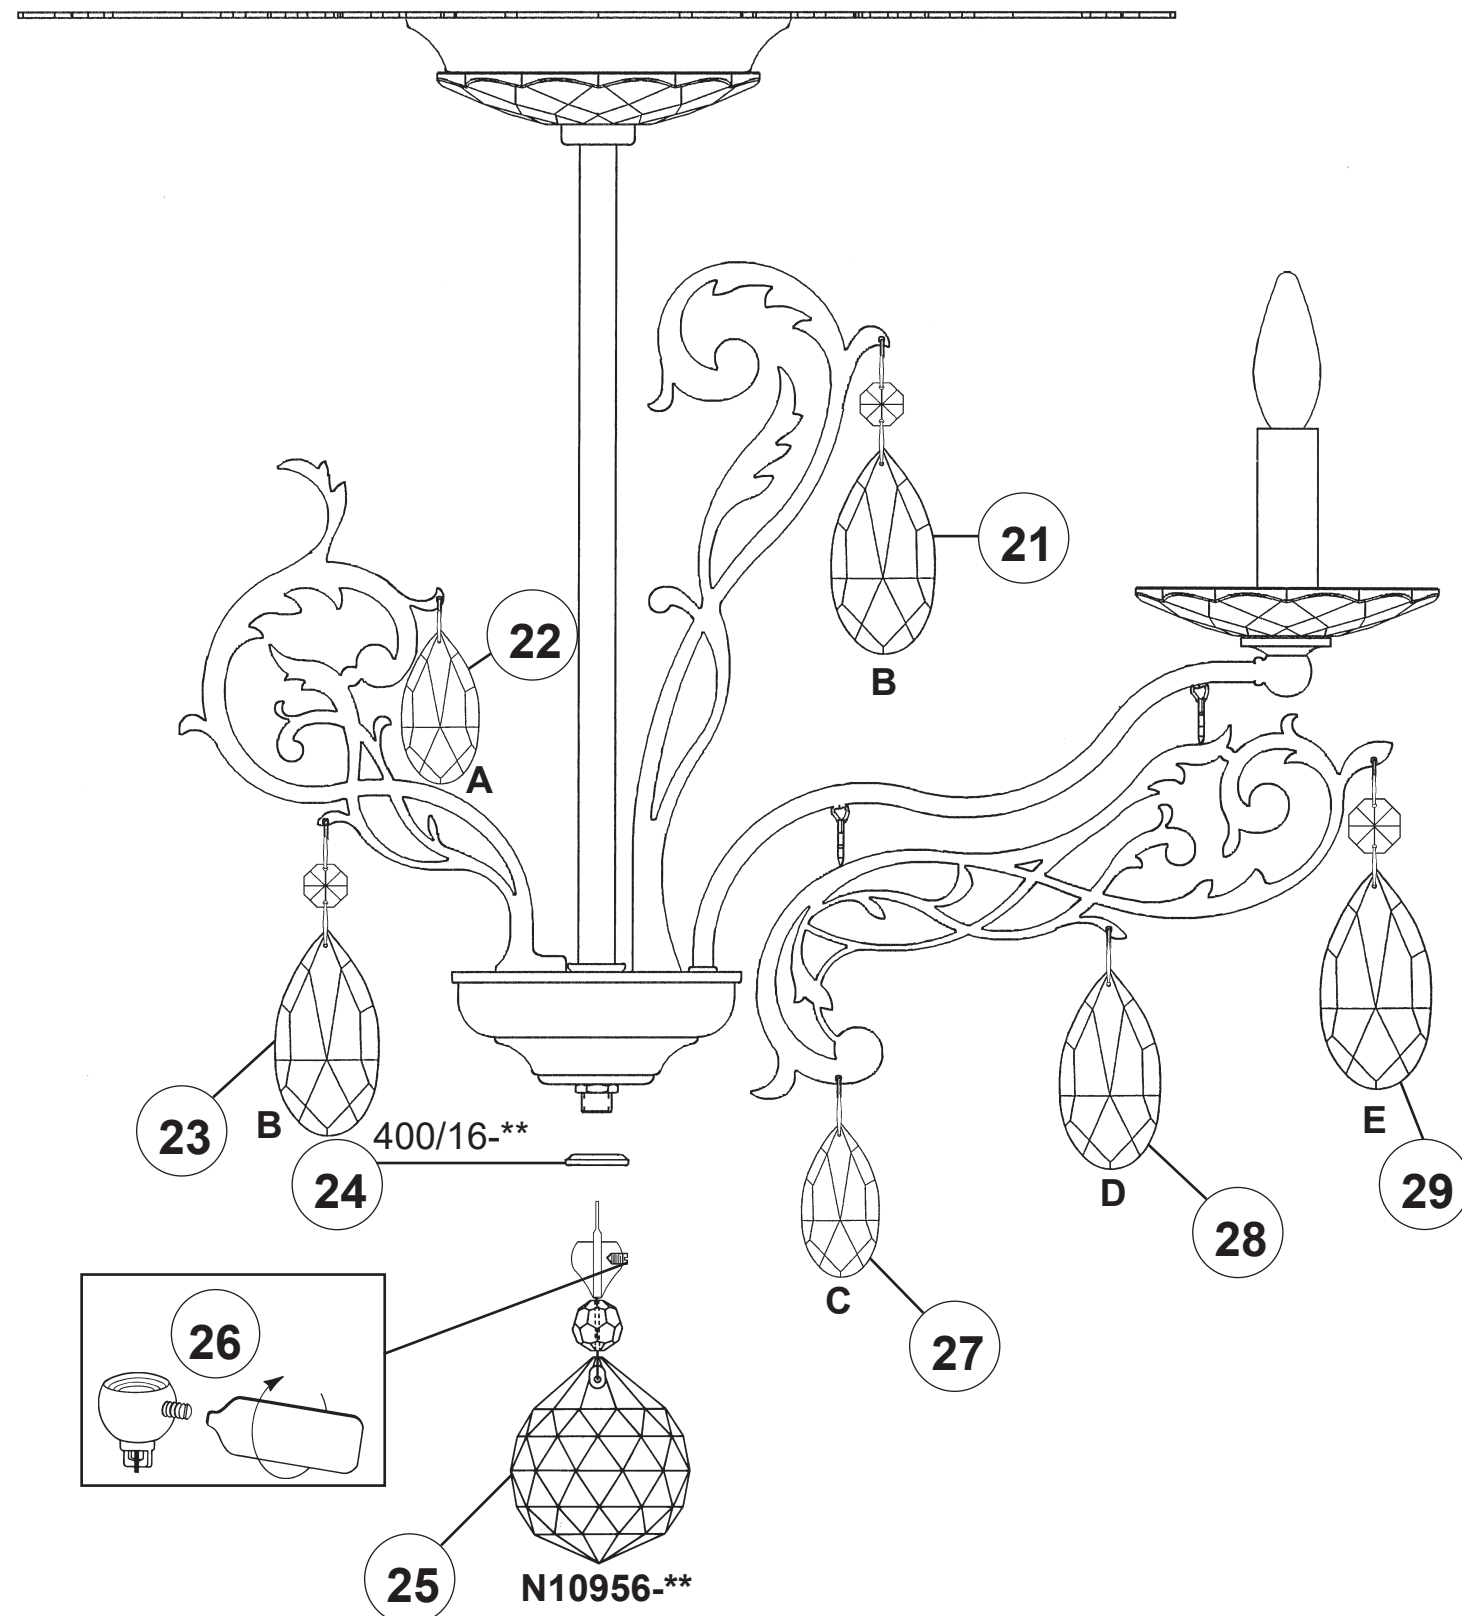

FILIGRAE FE7206N- __ __ H

6 Lights
Diameter: 23"
Height: 18-1/2"
Hanging Weight: 18lbs.

THIS DESIGN IS THE PROPRIETARY
TRADE DRESS/TRADEMARK OF
W SCHONBEK LLC.

 **SCHONBEK** | 1870

 **SCHONBEK** | 1870

								
MAX 40 W	110-120 V							

1 X  : 400/16-**

You will need 6 - B10
25 Watts Recommended
40 Watts Max

Install bulbs and be sure
to test fixture **BEFORE**
trimming.