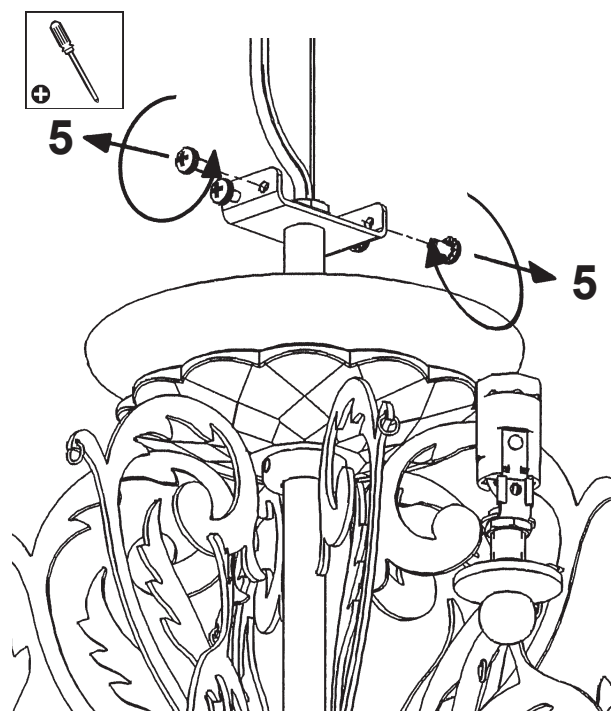

FILIGRAE FE7206N- __ __ H

6 Lights
Diameter: 23"
Height: 18-1/2"
Hanging Weight: 18lbs.

THIS DESIGN IS THE PROPRIETARY
TRADE DRESS/TRADEMARK OF
W SCHONBEK LLC.

 **SCHONBEK** | 1870

 **SCHONBEK** | 1870

								
MAX 40 W	110-120 V							

1 X  : 400/16-**

You will need 6 - B10
25 Watts Recommended
40 Watts Max

Install bulbs and be sure
to test fixture **BEFORE**
trimming.