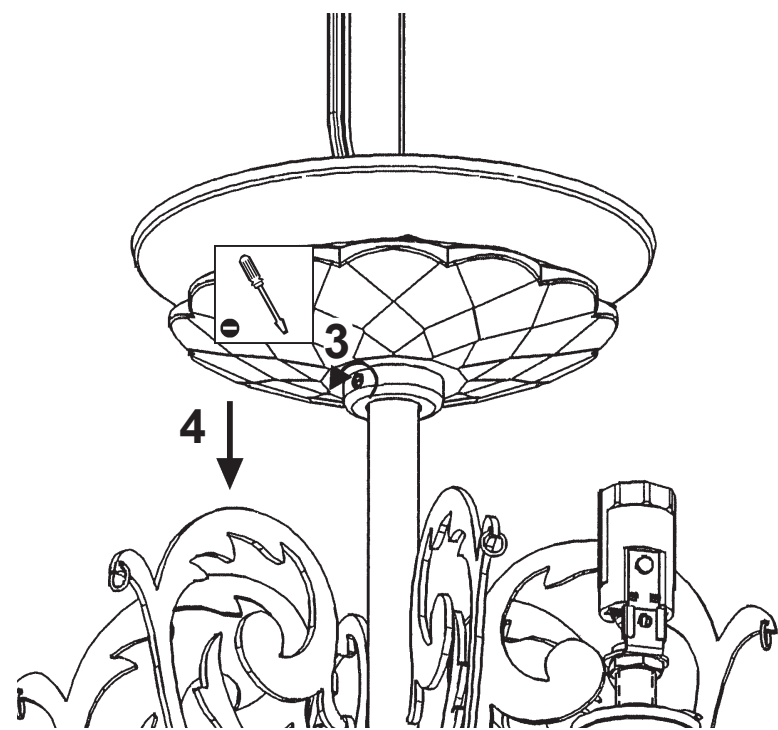

FILIGRAE FE7206N- __ __ H

6 Lights
Diameter: 23"
Height: 18-1/2"
Hanging Weight: 18lbs.

THIS DESIGN IS THE PROPRIETARY
TRADE DRESS/TRADEMARK OF
W SCHONBEK LLC.

 **SCHONBEK** | 1870

 **SCHONBEK** | 1870

								
MAX 40 W	110-120 V							

1 X  : 400/16-**

You will need 6 - B10
25 Watts Recommended
40 Watts Max

Install bulbs and be sure
to test fixture **BEFORE**
trimming.