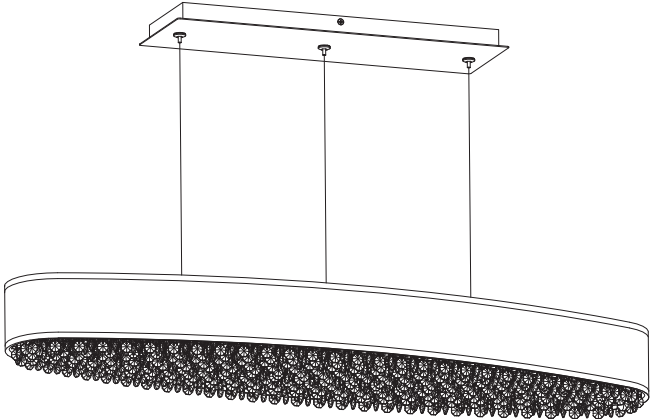

SOLEIL S6336/49-401R ____

THIS DESIGN IS THE PROPRIETARY TRADE DRESS/TRADEMARK OF W SCHONBEK LLC.

S6336: 38W S6349: 44W		120-277 V						

WWW.SCHONBEK.COM/INSTALLATIONMANUAL

All electrical components must be installed by a licensed electrician in accordance with the National Electric Code and the appropriate local electrical codes.

S6336 Crystal

TOP VIEW

A: 87/580/1SH (X2)
B: 87/581/1SH (X2)

S6349 Crystal

TOP VIEW

A: 87/582/1SH (X2)
B: 87/583/1SH
C: 87/584/1SH

S6336 Fabric Shade : S6336SVRSHADE OR S6336WHTSHADE

S6349 Fabric Shade : S6349SVRSHADE OR S6349WHTSHADE