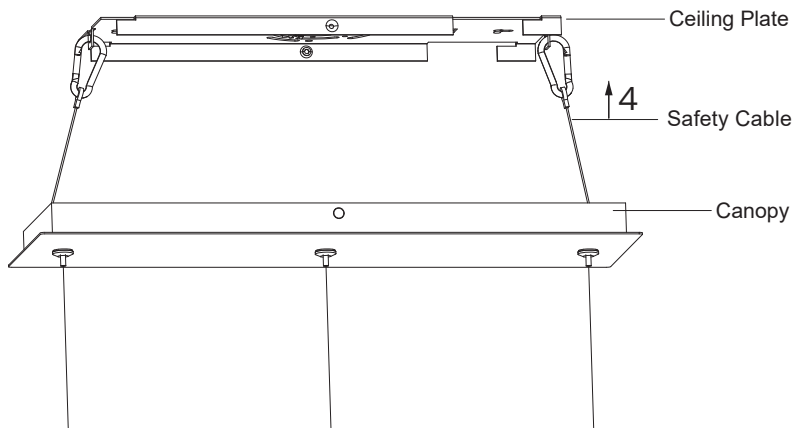

SOLEIL S6336/49-401R ____

THIS DESIGN IS THE PROPRIETARY TRADE DRESS/TRADEMARK OF W SCHONBEK LLC.

S6336: 38W S6349: 44W		120-277 V						

WWW.SCHONBEK.COM/INSTALLATIONMANUAL

All electrical components must be installed by a licensed electrician in accordance with the National Electric Code and the appropriate local electrical codes.

S6336 Crystal

TOP VIEW

A: 87/580/1SH (X2)
B: 87/581/1SH (X2)

S6349 Crystal

TOP VIEW

A: 87/582/1SH (X2)
B: 87/583/1SH
C: 87/584/1SH

S6336 Fabric Shade : S6336SVRSHADE OR S6336WHTSHADE

S6349 Fabric Shade : S6349SVRSHADE OR S6349WHTSHADE