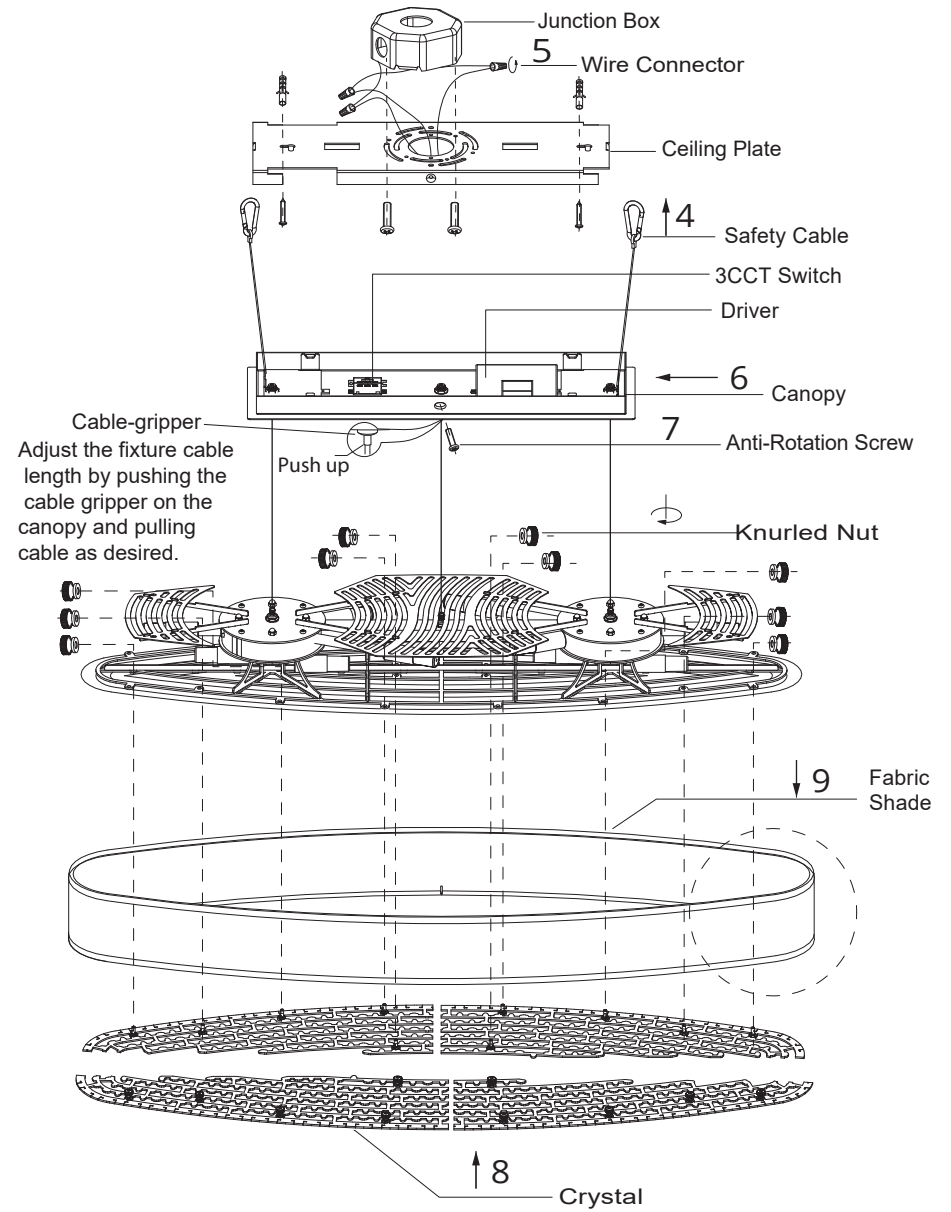

SOLEIL S6336/49-401R ____

THIS DESIGN IS THE PROPRIETARY TRADE DRESS/TRADEMARK OF W SCHONBEK LLC.

S6336: 38W S6349: 44W		120-277 V						

WWW.SCHONBEK.COM/INSTALLATIONMANUAL

All electrical components must be installed by a licensed electrician in accordance with the National Electric Code and the appropriate local electrical codes.

S6336 Crystal

TOP VIEW

A: 87/580/1SH (X2)
B: 87/581/1SH (X2)

S6349 Crystal

TOP VIEW

A: 87/582/1SH (X2)
B: 87/583/1SH
C: 87/584/1SH

S6336 Fabric Shade : S6336SVRSHADE OR S6336WHTSHADE

S6349 Fabric Shade : S6349SVRSHADE OR S6349WHTSHADE