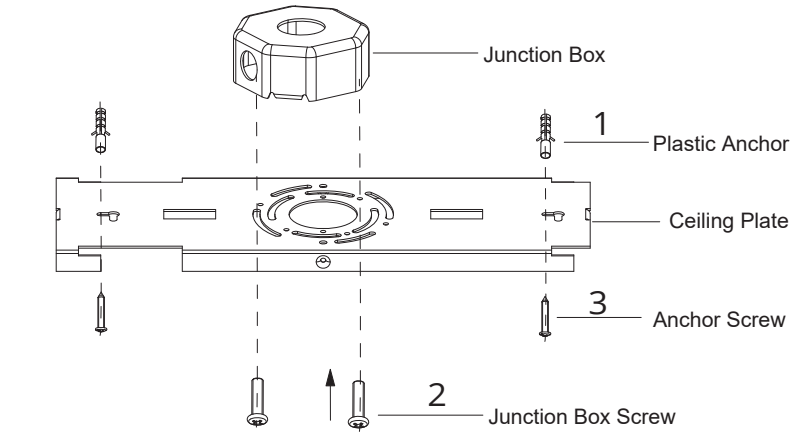

SOLEIL S6336/49-401R ____

THIS DESIGN IS THE PROPRIETARY TRADE DRESS/TRADEMARK OF W SCHONBEK LLC.

S6336: 38W S6349: 44W		120-277 V						

WWW.SCHONBEK.COM/INSTALLATIONMANUAL

All electrical components must be installed by a licensed electrician in accordance with the National Electric Code and the appropriate local electrical codes.

S6336 Crystal

TOP VIEW

A: 87/580/1SH (X2)
B: 87/581/1SH (X2)

S6349 Crystal

TOP VIEW

A: 87/582/1SH (X2)
B: 87/583/1SH
C: 87/584/1SH

S6336 Fabric Shade : S6336SVRSHADE OR S6336WHTSHADE

S6349 Fabric Shade : S6349SVRSHADE OR S6349WHTSHADE