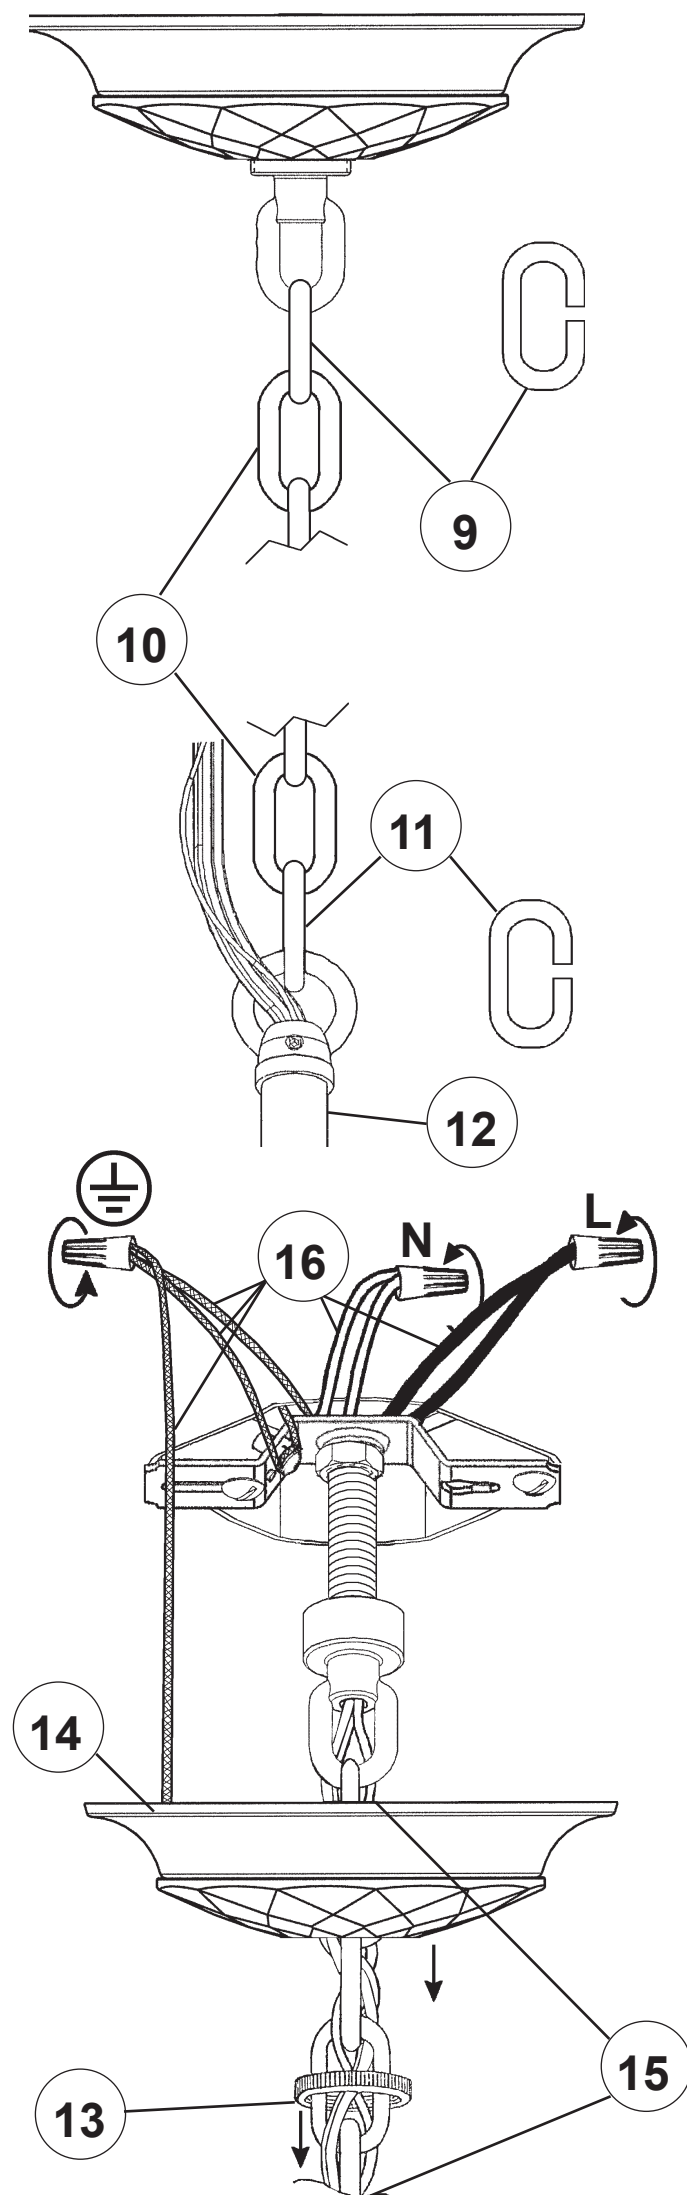

CRYSTAL EMPIRE CY1006N-__ __R

6 Lights
Diameter: 24"
Height: 29-1/2"
Hanging Weight: 27lbs.

THIS DESIGN IS THE PROPRIETARY
TRADE DRESS/TRADEMARK OF
W SCHONBEK LLC.

 **SCHONBEK** | 1870

 **SCHONBEK** | 1870

								
MAX 60 W	110-120 V							

WARNING:

1 

Electrical Danger Turn Power Off

All electrical components must be installed by a licensed electrician in accordance with the National Electric Code and the appropriate local electrical codes.

You will need 6 - B10
25 Watts Recommended
60 Watts Max

**Install bulbs and be sure
to test fixture BEFORE
trimming.**

1 X  : 400/16-**