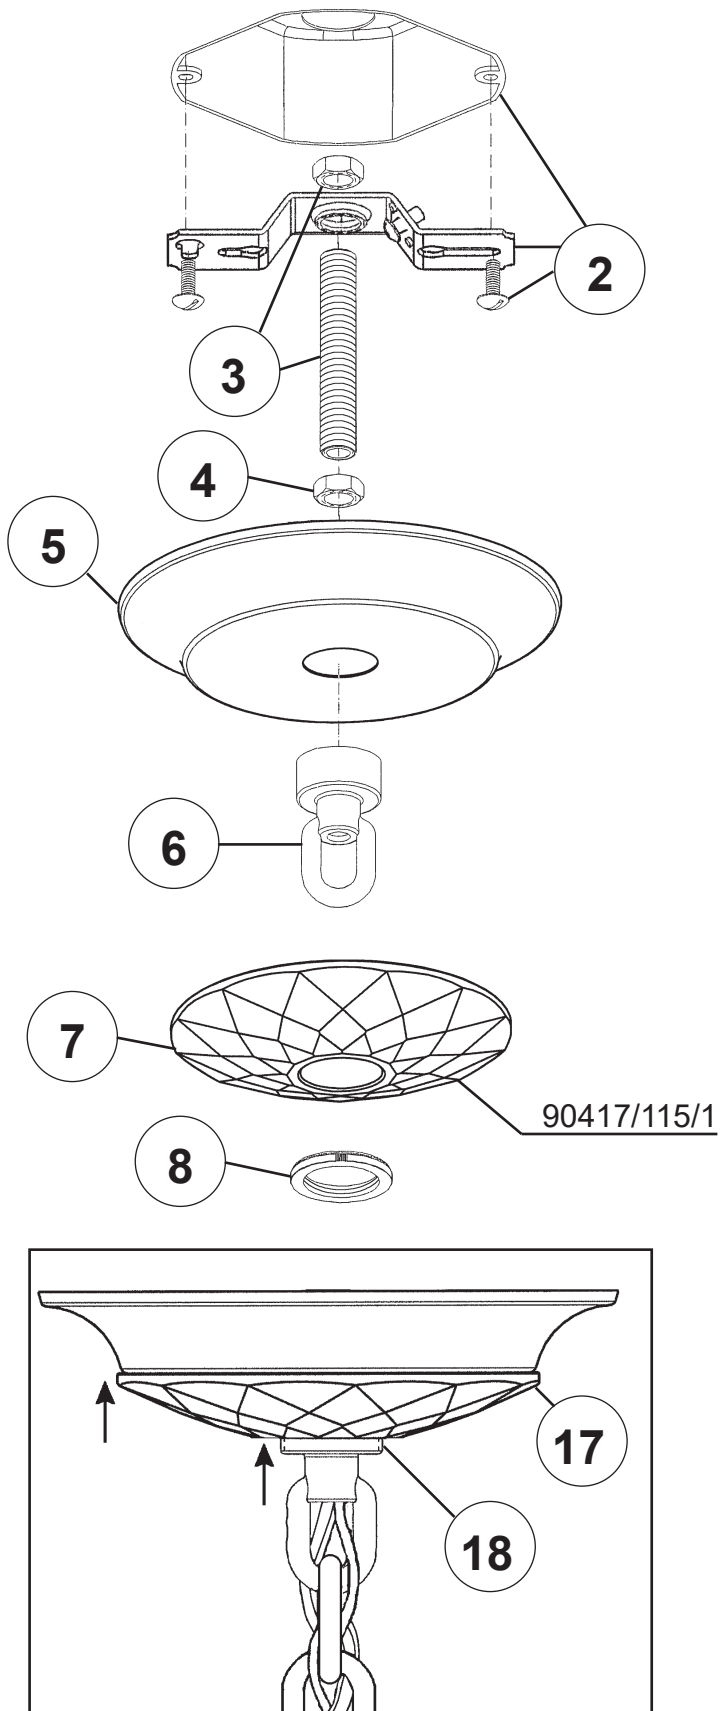

CRYSTAL EMPIRE CY1006N-__ __R

6 Lights
Diameter: 24"
Height: 29-1/2"
Hanging Weight: 27lbs.

THIS DESIGN IS THE PROPRIETARY
TRADE DRESS/TRADEMARK OF
W SCHONBEK LLC.

 **SCHONBEK** | 1870

 **SCHONBEK** | 1870

								
MAX 60 W	110-120 V							

WARNING:

1 

Electrical Danger Turn Power Off

All electrical components must be installed by a licensed electrician in accordance with the National Electric Code and the appropriate local electrical codes.

You will need 6 - B10
25 Watts Recommended
60 Watts Max

**Install bulbs and be sure
to test fixture BEFORE
trimming.**

1 X  : 400/16-**