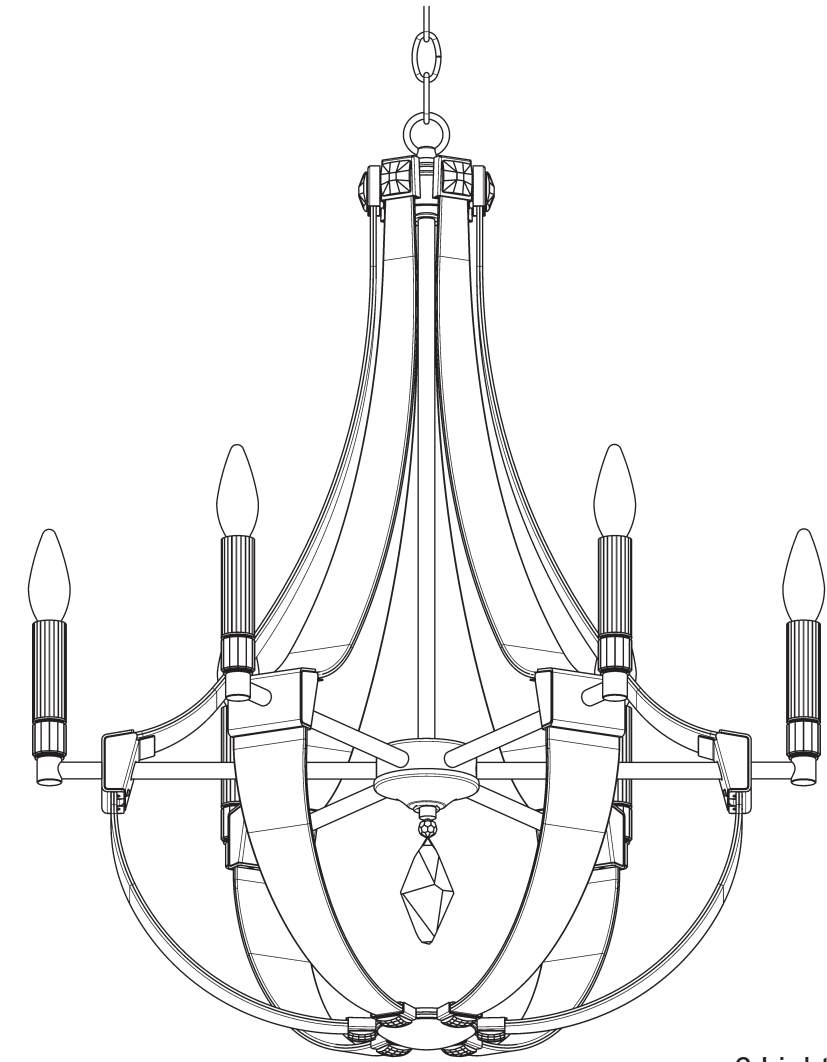

CRYSTAL EMPIRE CY1006N-__ __R

6 Lights
Diameter: 24"
Height: 29-1/2"
Hanging Weight: 27lbs.

THIS DESIGN IS THE PROPRIETARY
TRADE DRESS/TRADEMARK OF
W SCHONBEK LLC.

 **SCHONBEK** | 1870

 **SCHONBEK** | 1870