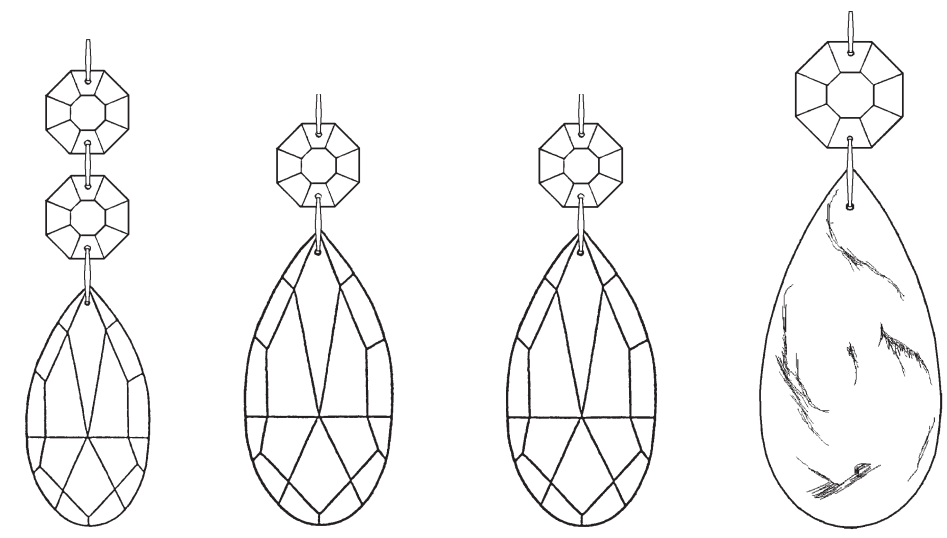

RENAISSANCE 3587- _____

8 Lights
Diameter: 26-1/2"
Body Length: 35"
Hanging Weight: 37 lbs.

THIS DESIGN IS THE PROPRIETARY
TRADE DRESS/TRADEMARK OF
W SCHONBEK LLC.

 **SCHONBEK** | 1870

 **SCHONBEK** | 1870

Crystal Set 3 in Black

SET 1

B (N10263**) 2-1/2" 63mm
C (N10272) 2-1/2" 63mm
D (N10263) 2-1/2" 63mm
F (N8250) 3" 76mm
G (N10191**) 3" 76mm

SET 2

A (N10223**) 2-1/2" 63mm
C (N10272) 2-1/2" 63mm
F (N8250) 3" 76mm
G (N10191**) 3" 76mm

SET 3

H (N10275**) 2-1/2" 63mm
J (N10273) 3" 76mm
K (N10273**) 3" 76mm
L (N10276) 3-1/2" 89mm

20

You will need 8 - B10
25 Watts Recommended
60 Watts Max

Install bulb and be sure
to test fixture **BEFORE**
trimming.