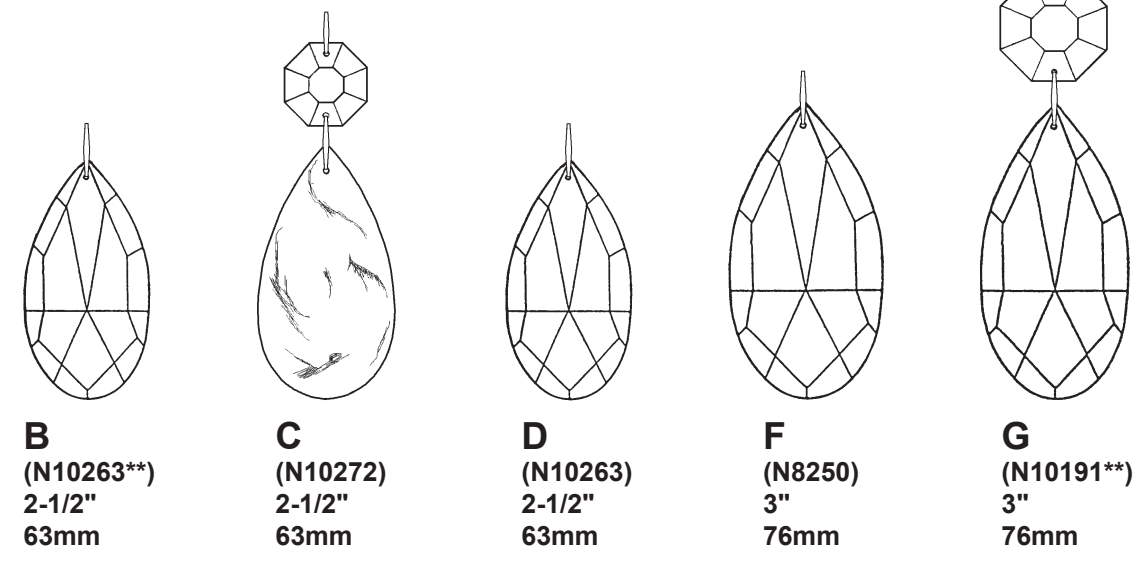

RENAISSANCE 3587- _____

8 Lights
Diameter: 26-1/2"
Body Length: 35"
Hanging Weight: 37 lbs.

THIS DESIGN IS THE PROPRIETARY
TRADE DRESS/TRADEMARK OF
W SCHONBEK LLC.

 **SCHONBEK** | 1870

 **SCHONBEK** | 1870

F

31

C

26

RENAISSANCE 3587- _____

8 Lights
Diameter: 26-1/2"
Body Length: 35"
Hanging Weight: 37 lbs.

THIS DESIGN IS THE PROPRIETARY
TRADE DRESS/TRADEMARK OF
W SCHONBEK LLC.

 **SCHONBEK** | 1870

Crystal Set 3 in Black

SET 1

B (N10263**) 2-1/2" 63mm
C (N10272) 2-1/2" 63mm
D (N10263) 2-1/2" 63mm
F (N8250) 3" 76mm
G (N10191**) 3" 76mm

SET 2

A (N10223**) 2-1/2" 63mm
C (N10272) 2-1/2" 63mm
F (N8250) 3" 76mm
G (N10191**) 3" 76mm

SET 3

H (N10275**) 2-1/2" 63mm
J (N10273) 3" 76mm
K (N10273**) 3" 76mm
L (N10276) 3-1/2" 89mm

20

You will need 8 - B10
25 Watts Recommended
60 Watts Max

Install bulb and be sure
to test fixture **BEFORE**
trimming.