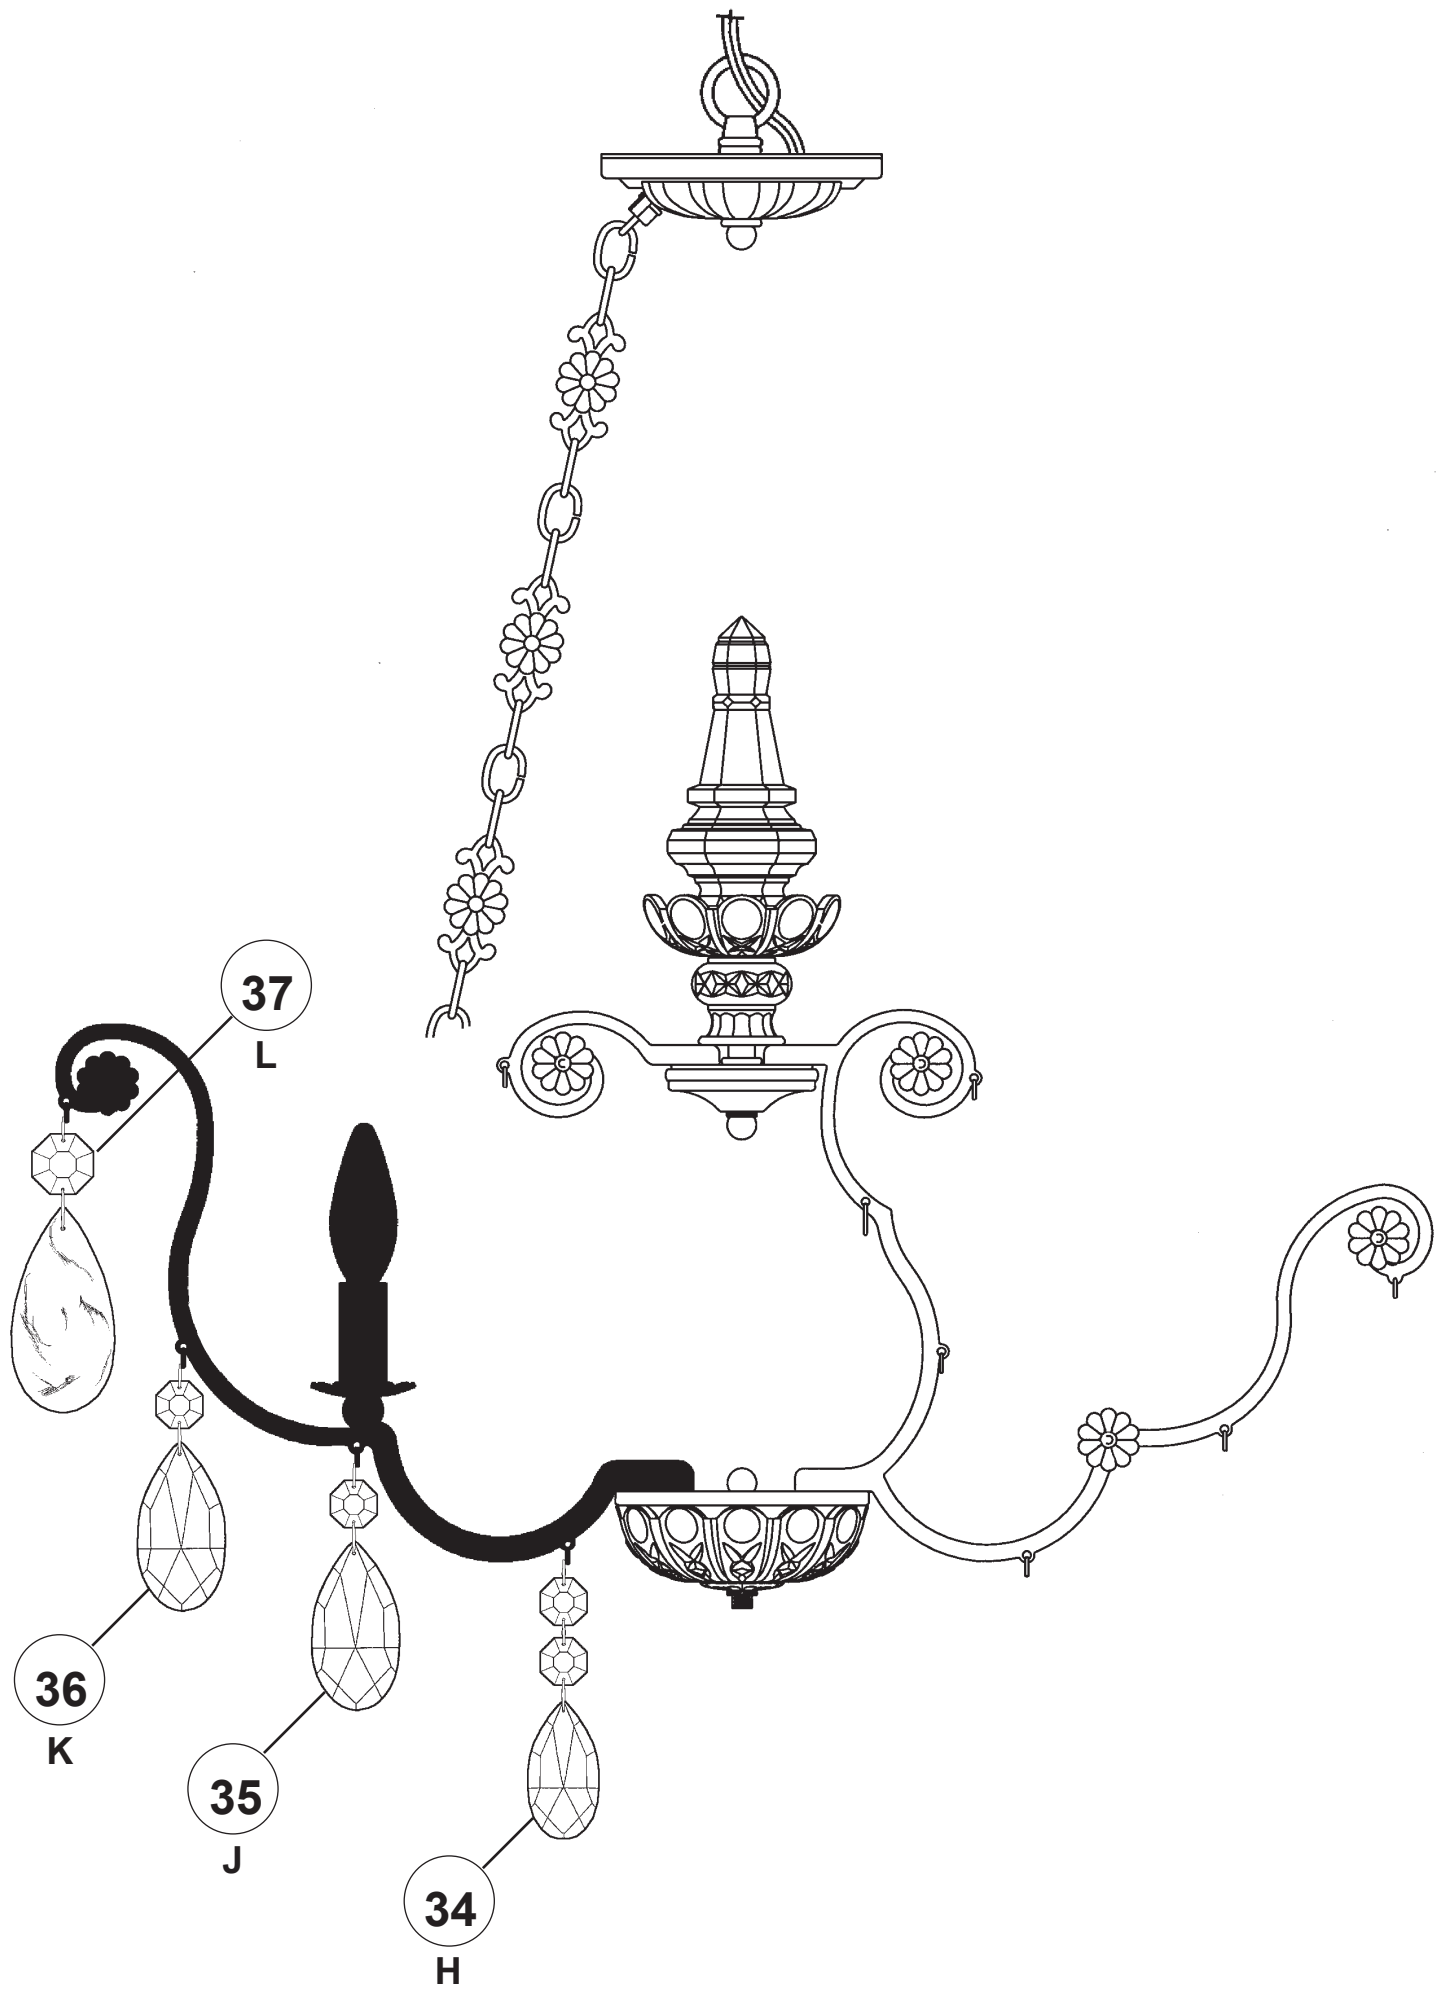

Crystal Set 3 in Black