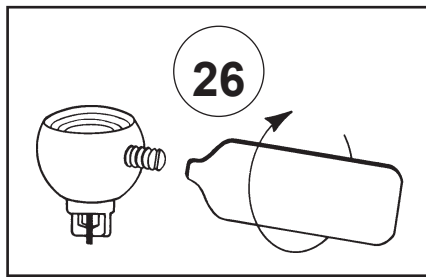

F

31

C

26

RENAISSANCE 3587- _____

8 Lights
Diameter: 26-1/2"
Body Length: 35"
Hanging Weight: 37 lbs.

THIS DESIGN IS THE PROPRIETARY
TRADE DRESS/TRADEMARK OF
W SCHONBEK LLC.

 **SCHONBEK** | 1870