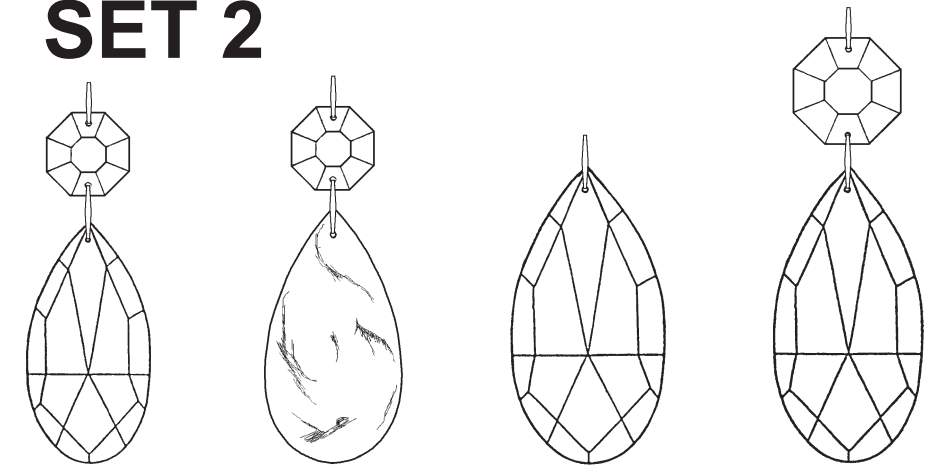

RENAISSANCE 3587- _____

8 Lights
Diameter: 26-1/2"
Body Length: 35"
Hanging Weight: 37 lbs.

THIS DESIGN IS THE PROPRIETARY
TRADE DRESS/TRADEMARK OF
W SCHONBEK LLC.

 **SCHONBEK** | 1870

 **SCHONBEK** | 1870

Crystal Set 3 in Black

SET 1

B (N10263**) 2-1/2" 63mm
C (N10272) 2-1/2" 63mm
D (N10263) 2-1/2" 63mm
F (N8250) 3" 76mm
G (N10191**) 3" 76mm

SET 2

A (N10223**) 2-1/2" 63mm
C (N10272) 2-1/2" 63mm
F (N8250) 3" 76mm
G (N10191**) 3" 76mm

SET 3

H (N10275**) 2-1/2" 63mm
J (N10273) 3" 76mm
K (N10273**) 3" 76mm
L (N10276) 3-1/2" 89mm

20

You will need 8 - B10
25 Watts Recommended
60 Watts Max

Install bulb and be sure
to test fixture **BEFORE**
trimming.