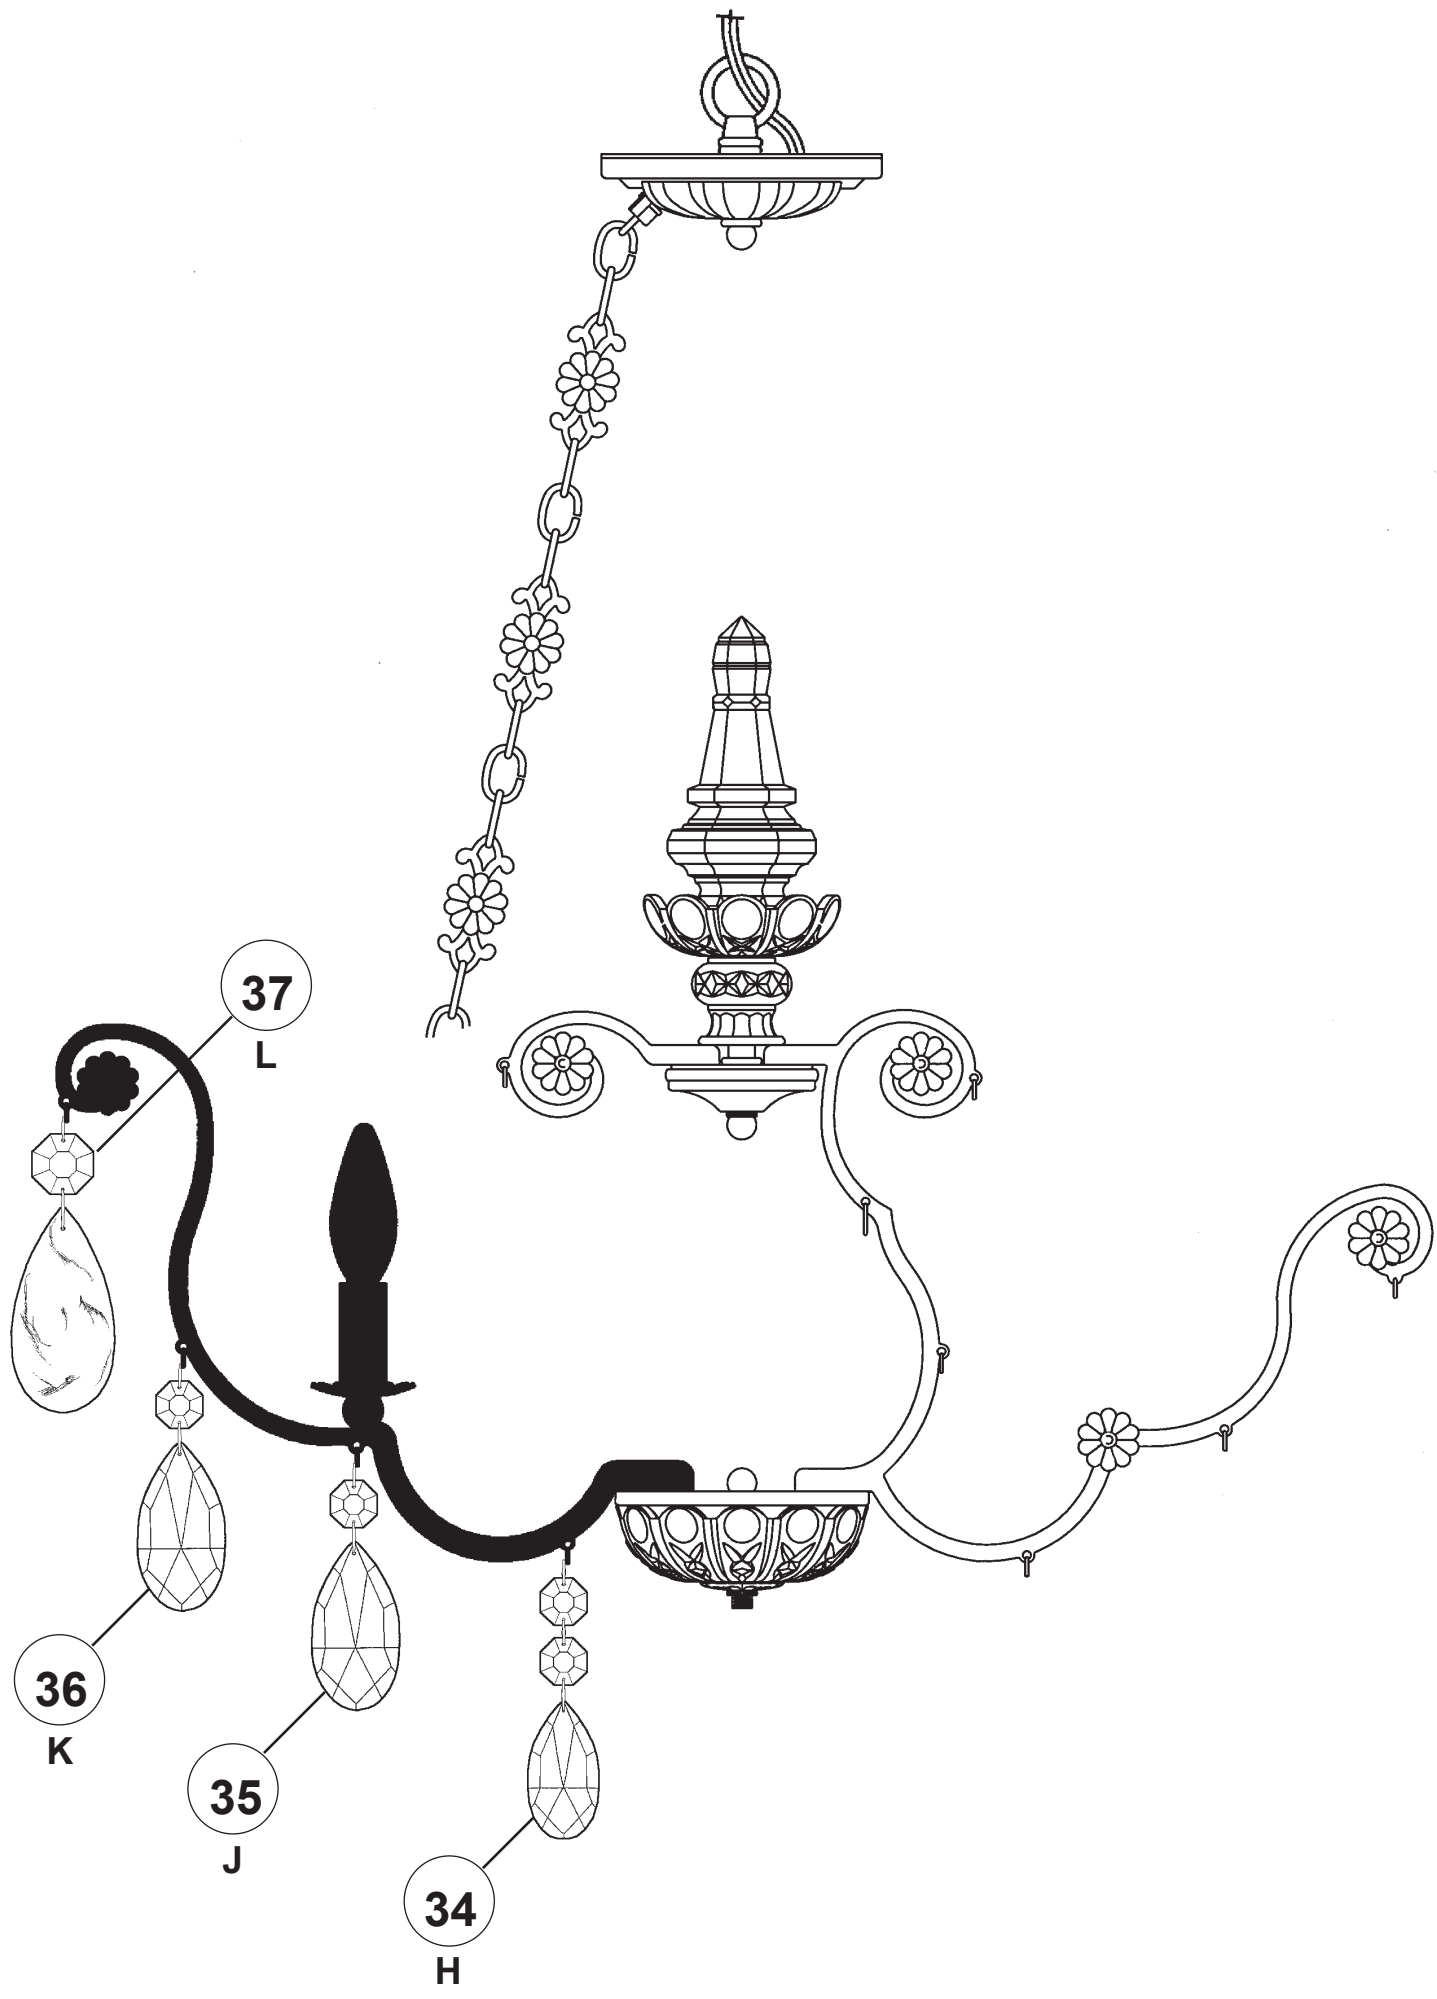

RENAISSANCE 3587- _____

8 Lights
Diameter: 26-1/2"
Body Length: 35"
Hanging Weight: 37 lbs.

THIS DESIGN IS THE PROPRIETARY
TRADE DRESS/TRADEMARK OF
W SCHONBEK LLC.

 **SCHONBEK** | 1870

 **SCHONBEK** | 1870

SET 1

B (N10263**) 2-1/2" 63mm
C (N10272) 2-1/2" 63mm
D (N10263) 2-1/2" 63mm
F (N8250) 3" 76mm
G (N10191**) 3" 76mm

SET 2

A (N10223**) 2-1/2" 63mm
C (N10272) 2-1/2" 63mm
F (N8250) 3" 76mm
G (N10191**) 3" 76mm

F

31

C

26

RENAISSANCE 3587- _____

8 Lights
Diameter: 26-1/2"
Body Length: 35"
Hanging Weight: 37 lbs.

THIS DESIGN IS THE PROPRIETARY
TRADE DRESS/TRADEMARK OF
W SCHONBEK LLC.

 **SCHONBEK** | 1870