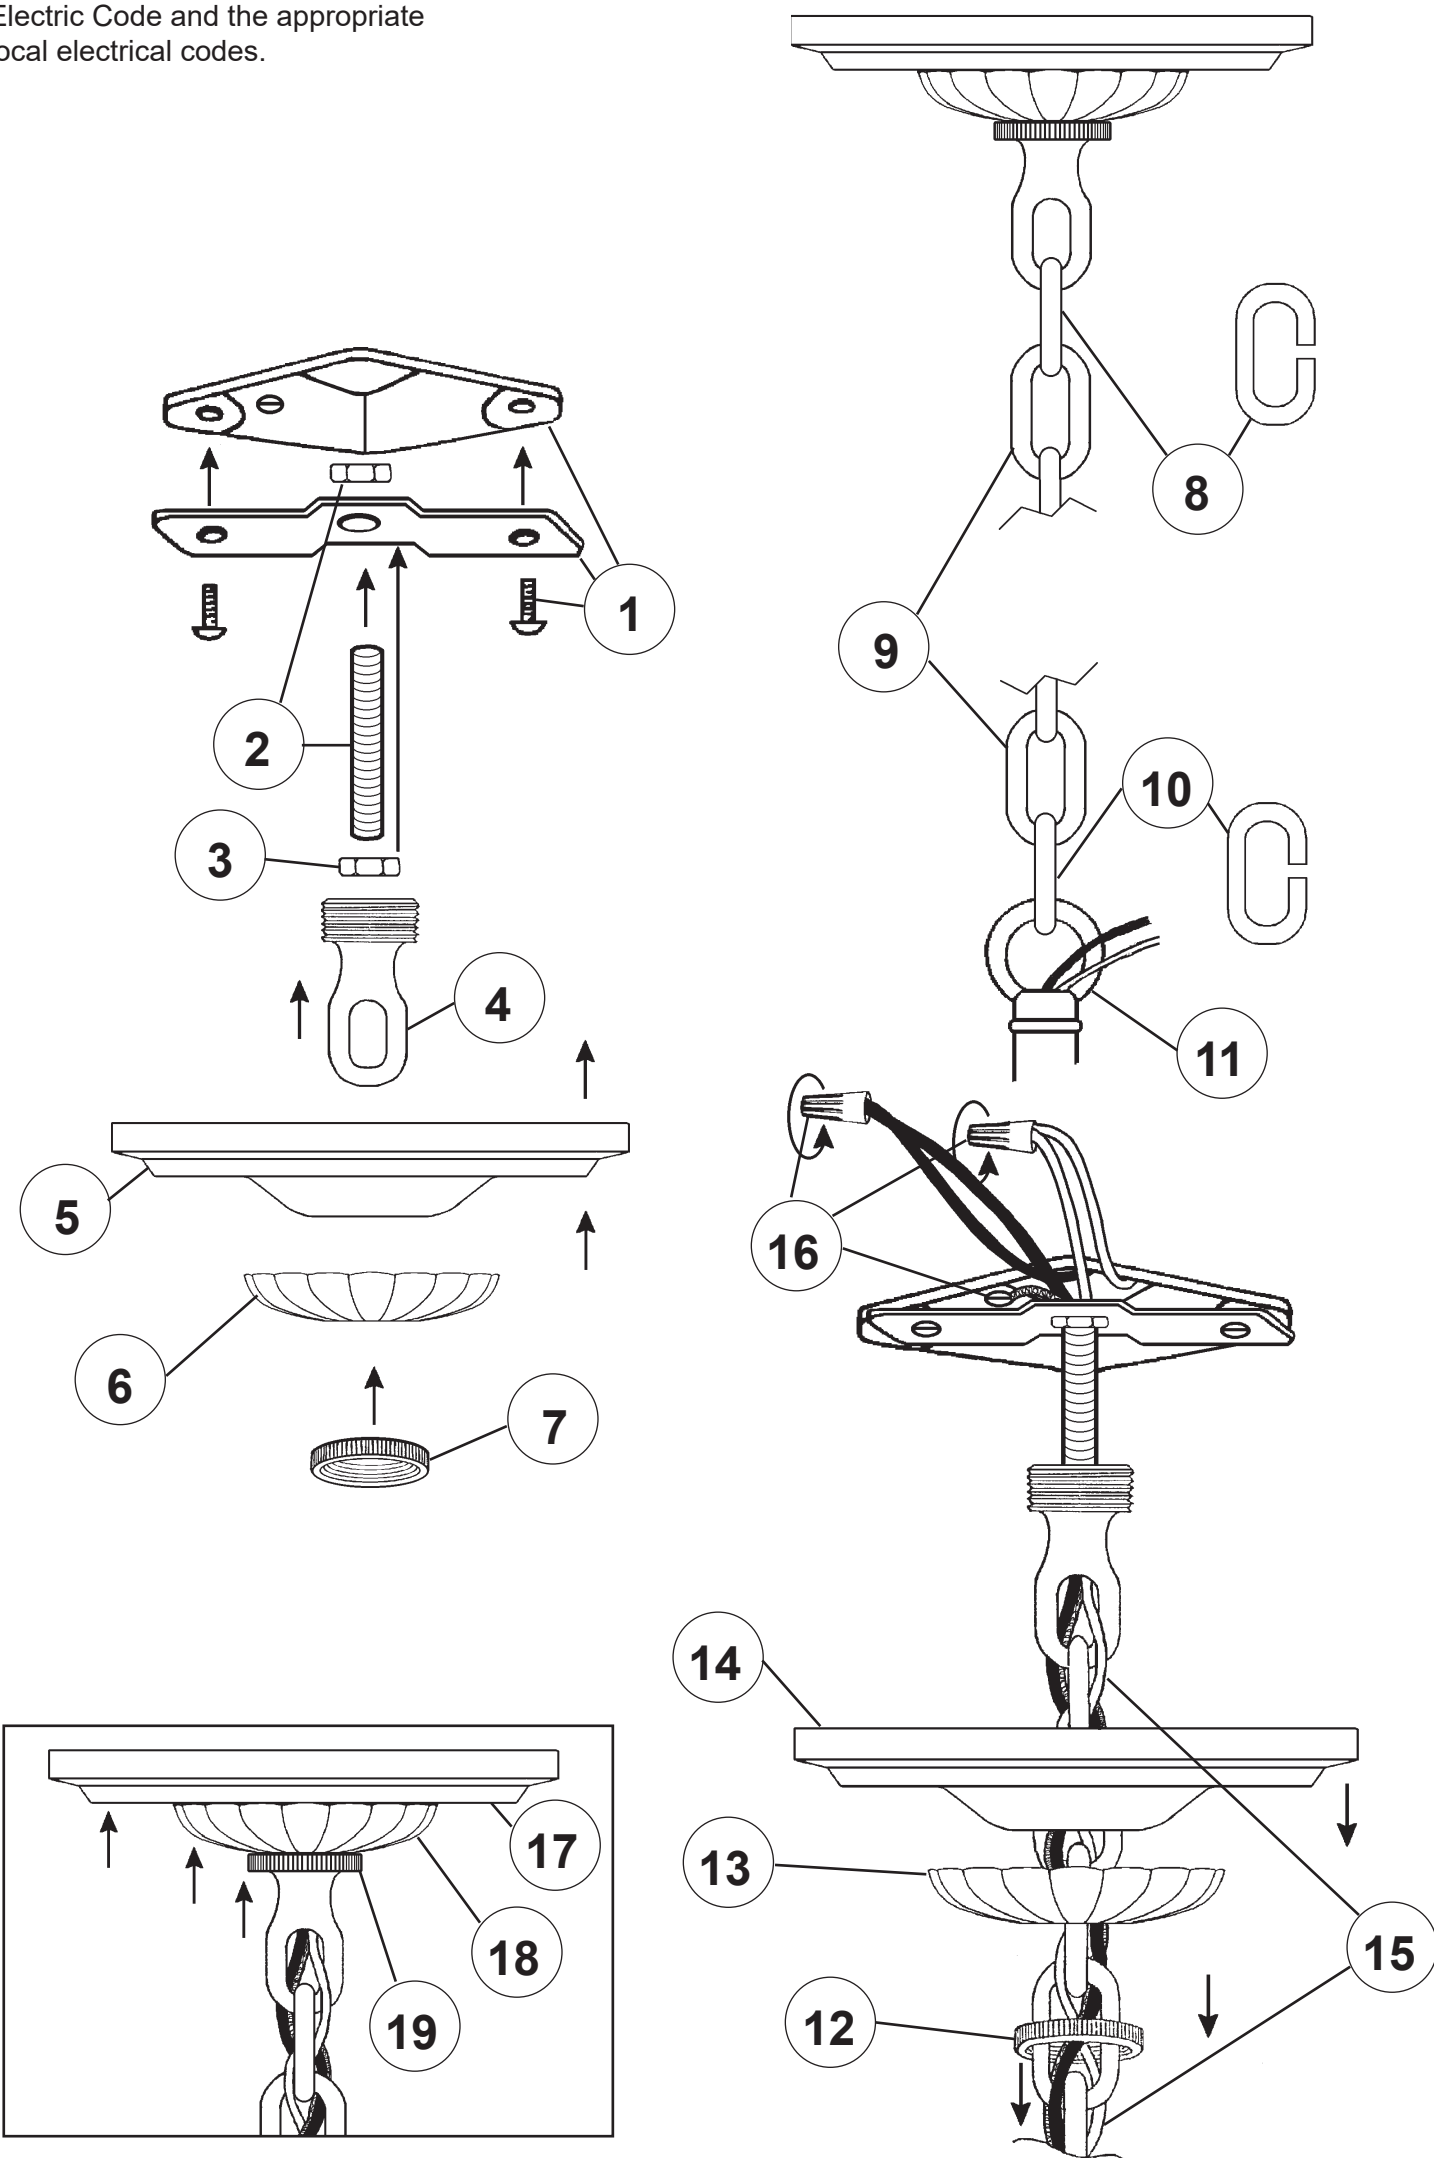

All electrical components must be installed by a licensed electrician in accordance with the National Electric Code and the appropriate local electrical codes.