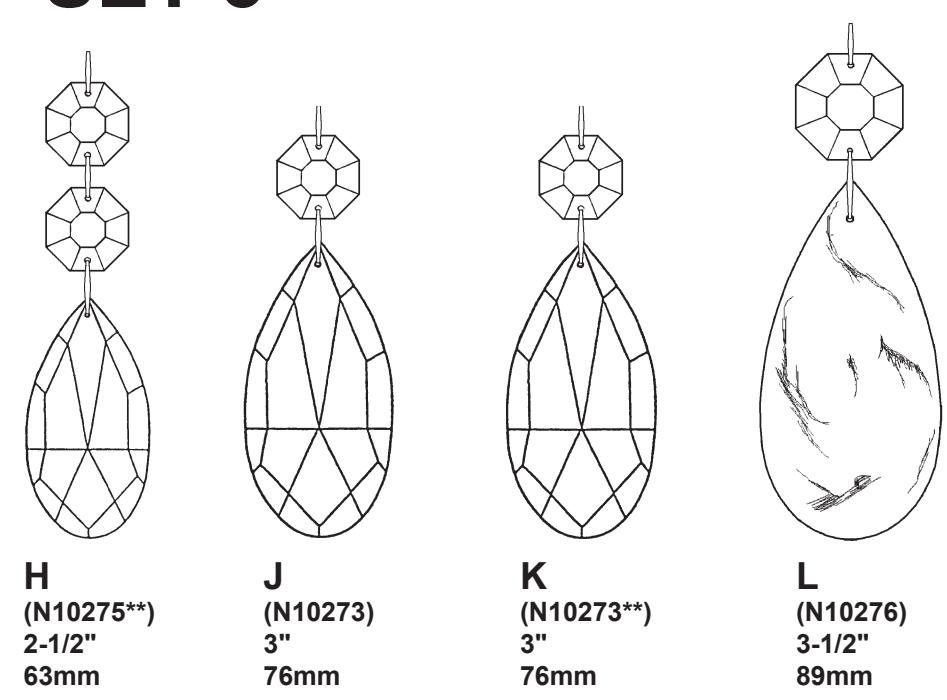

RENAISSANCE 3587- _____

8 Lights
Diameter: 26-1/2"
Body Length: 35"
Hanging Weight: 37 lbs.

THIS DESIGN IS THE PROPRIETARY
TRADE DRESS/TRADEMARK OF
W SCHONBEK LLC.

 **SCHONBEK** | 1870

 **SCHONBEK** | 1870

F

31

C

26

RENAISSANCE 3587- _____

8 Lights
Diameter: 26-1/2"
Body Length: 35"
Hanging Weight: 37 lbs.

THIS DESIGN IS THE PROPRIETARY
TRADE DRESS/TRADEMARK OF
W SCHONBEK LLC.

 **SCHONBEK** | 1870

Crystal Set 3 in Black

SET 1

B (N10263**) 2-1/2" 63mm
C (N10272) 2-1/2" 63mm
D (N10263) 2-1/2" 63mm
F (N8250) 3" 76mm
G (N10191**) 3" 76mm

SET 2

A (N10223**) 2-1/2" 63mm
C (N10272) 2-1/2" 63mm
F (N8250) 3" 76mm
G (N10191**) 3" 76mm

SET 3

H (N10275**) 2-1/2" 63mm
J (N10273) 3" 76mm
K (N10273**) 3" 76mm
L (N10276) 3-1/2" 89mm

20

You will need 8 - B10
25 Watts Recommended
60 Watts Max

Install bulb and be sure
to test fixture **BEFORE**
trimming.