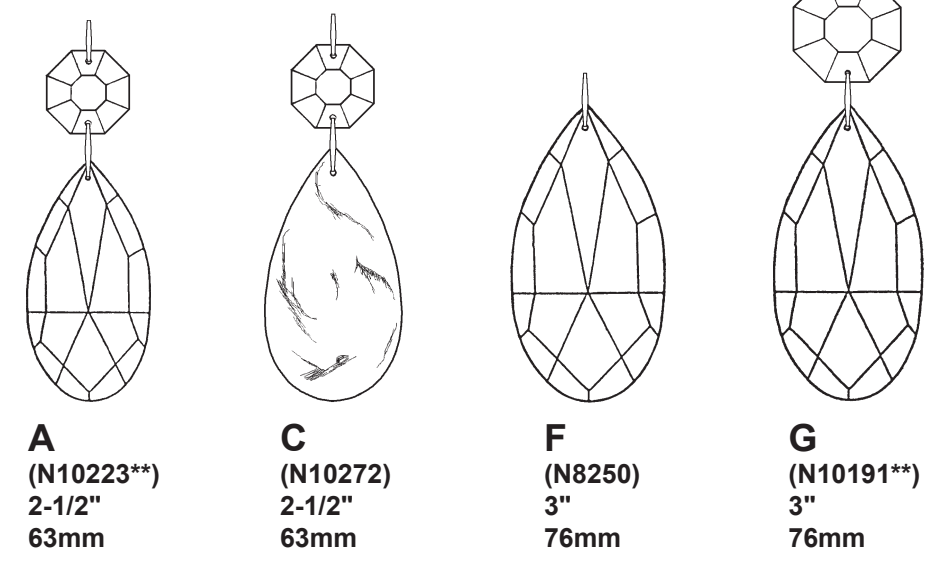

RENAISSANCE 3587- _____

8 Lights
Diameter: 26-1/2"
Body Length: 35"
Hanging Weight: 37 lbs.

THIS DESIGN IS THE PROPRIETARY
TRADE DRESS/TRADEMARK OF
W SCHONBEK LLC.

 **SCHONBEK** | 1870

 **SCHONBEK** | 1870

F

31

C

26

RENAISSANCE 3587- _____

8 Lights
Diameter: 26-1/2"
Body Length: 35"
Hanging Weight: 37 lbs.

THIS DESIGN IS THE PROPRIETARY
TRADE DRESS/TRADEMARK OF
W SCHONBEK LLC.

 **SCHONBEK** | 1870

Crystal Set 3 in Black

SET 1

B (N10263**) 2-1/2" 63mm
C (N10272) 2-1/2" 63mm
D (N10263) 2-1/2" 63mm
F (N8250) 3" 76mm
G (N10191**) 3" 76mm

SET 2

A (N10223**) 2-1/2" 63mm
C (N10272) 2-1/2" 63mm
F (N8250) 3" 76mm
G (N10191**) 3" 76mm

SET 3

H (N10275**) 2-1/2" 63mm
J (N10273) 3" 76mm
K (N10273**) 3" 76mm
L (N10276) 3-1/2" 89mm

20

You will need 8 - B10
25 Watts Recommended
60 Watts Max

Install bulb and be sure
to test fixture **BEFORE**
trimming.