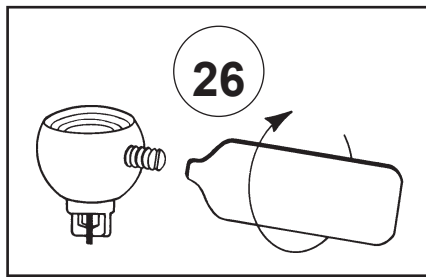

20

You will need 8 - B10
25 Watts Recommended
60 Watts Max

Install bulb and be sure
to test fixture **BEFORE**
trimming.

Crystal Set 1 in Black

21

9552/150

24

C

22

B

23

D

28

F

27

C

25

N1240-**

Crystal Set 2 in Black

9302

9419

30

A

9319

33

G

32

F

31

C

26