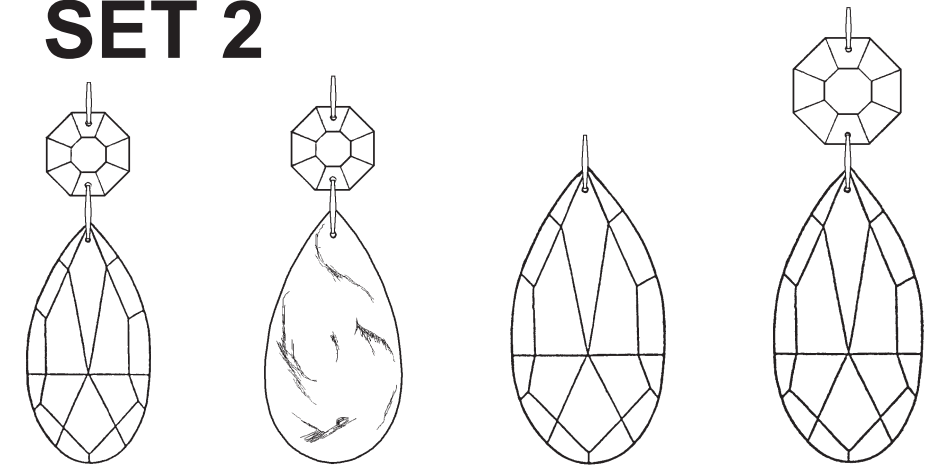

RENAISSANCE 3587- _____

8 Lights
Diameter: 26-1/2"
Body Length: 35"
Hanging Weight: 37 lbs.

THIS DESIGN IS THE PROPRIETARY
TRADE DRESS/TRADEMARK OF
W SCHONBEK LLC.

 **SCHONBEK** | 1870

 **SCHONBEK** | 1870

SET 1

B (N10263**) 2-1/2" 63mm
C (N10272) 2-1/2" 63mm
D (N10263) 2-1/2" 63mm
F (N8250) 3" 76mm
G (N10191**) 3" 76mm

SET 2

A (N10223**) 2-1/2" 63mm
C (N10272) 2-1/2" 63mm
F (N8250) 3" 76mm
G (N10191**) 3" 76mm

SET 3

H (N10275**) 2-1/2" 63mm
J (N10273) 3" 76mm
K (N10273**) 3" 76mm
L (N10276) 3-1/2" 89mm

20

You will need 8 - B10
25 Watts Recommended
60 Watts Max

Install bulb and be sure
to test fixture **BEFORE**
trimming.