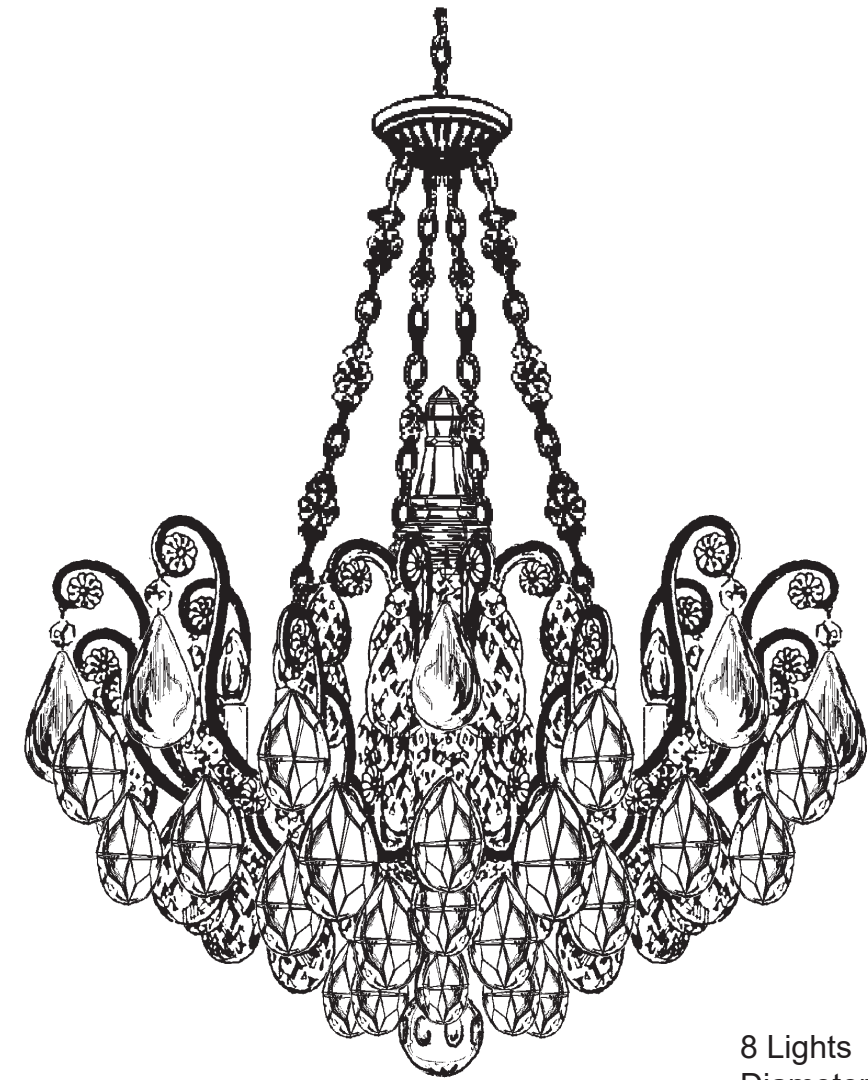

RENAISSANCE 3587- _____

8 Lights
Diameter: 26-1/2"
Body Length: 35"
Hanging Weight: 37 lbs.

THIS DESIGN IS THE PROPRIETARY
TRADE DRESS/TRADEMARK OF
W SCHONBEK LLC.

 **SCHONBEK** | 1870

 **SCHONBEK** | 1870