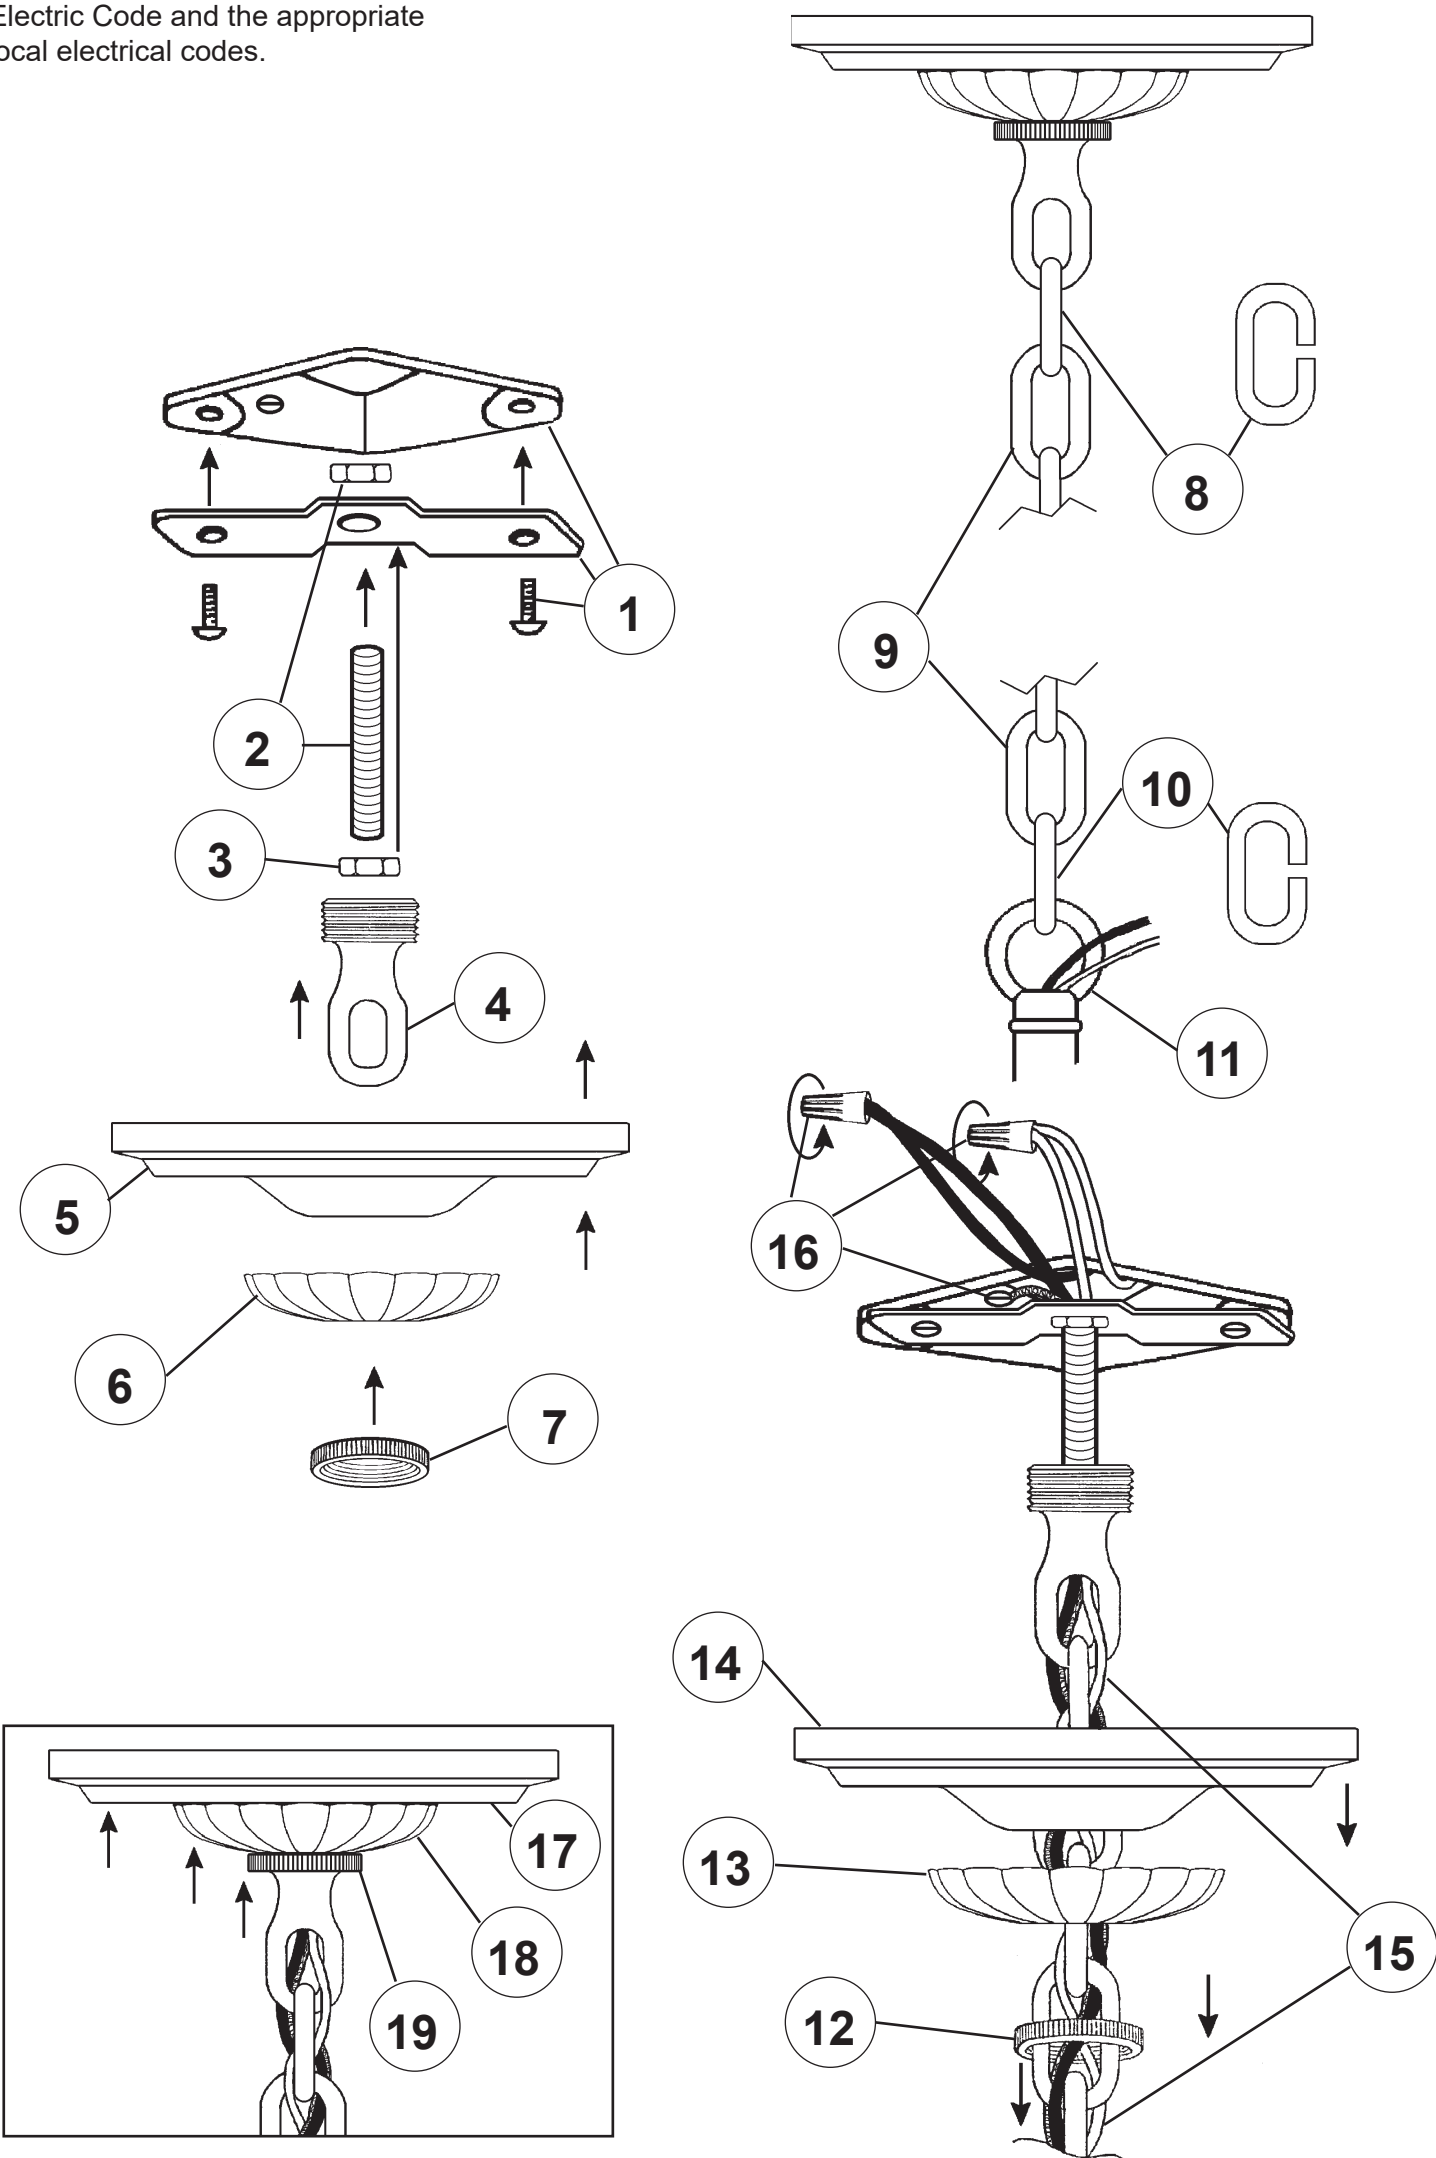

All electrical components must be installed by a licensed electrician in accordance with the National Electric Code and the appropriate local electrical codes.