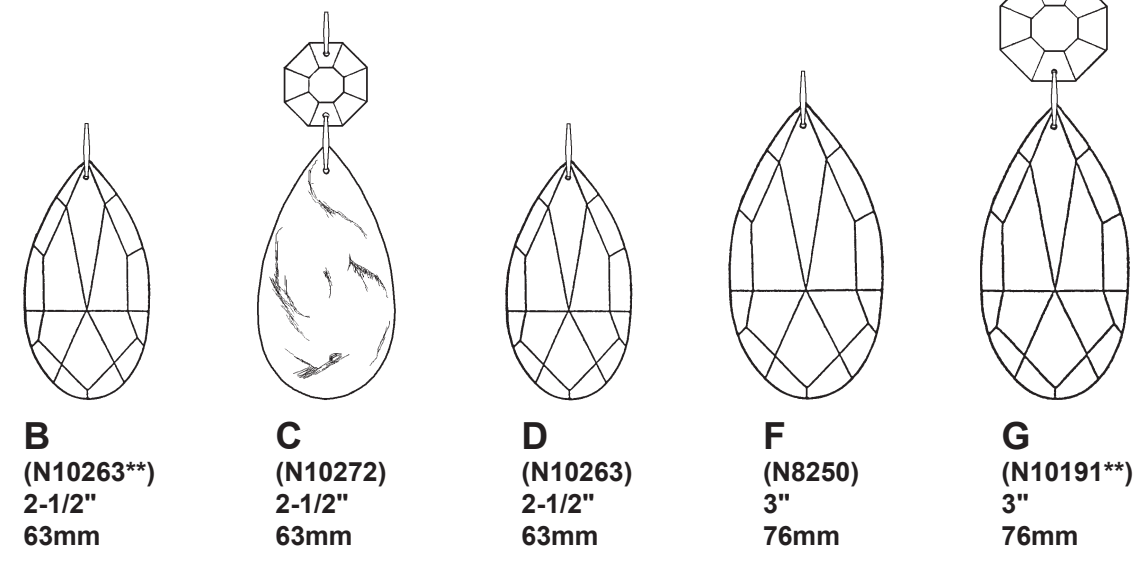

RENAISSANCE 3587- _____

8 Lights
Diameter: 26-1/2"
Body Length: 35"
Hanging Weight: 37 lbs.

THIS DESIGN IS THE PROPRIETARY
TRADE DRESS/TRADEMARK OF
W SCHONBEK LLC.

 **SCHONBEK** | 1870

 **SCHONBEK** | 1870

SET 1

B (N10263**) 2-1/2" 63mm
C (N10272) 2-1/2" 63mm
D (N10263) 2-1/2" 63mm
F (N8250) 3" 76mm
G (N10191**) 3" 76mm

SET 2

A (N10223**) 2-1/2" 63mm
C (N10272) 2-1/2" 63mm
F (N8250) 3" 76mm
G (N10191**) 3" 76mm

SET 3

H (N10275**) 2-1/2" 63mm
J (N10273) 3" 76mm
K (N10273**) 3" 76mm
L (N10276) 3-1/2" 89mm

20

You will need 8 - B10
25 Watts Recommended
60 Watts Max

Install bulb and be sure
to test fixture **BEFORE**
trimming.

F

31

C

26

RENAISSANCE 3587- _____

8 Lights
Diameter: 26-1/2"
Body Length: 35"
Hanging Weight: 37 lbs.

THIS DESIGN IS THE PROPRIETARY
TRADE DRESS/TRADEMARK OF
W SCHONBEK LLC.

 **SCHONBEK** | 1870