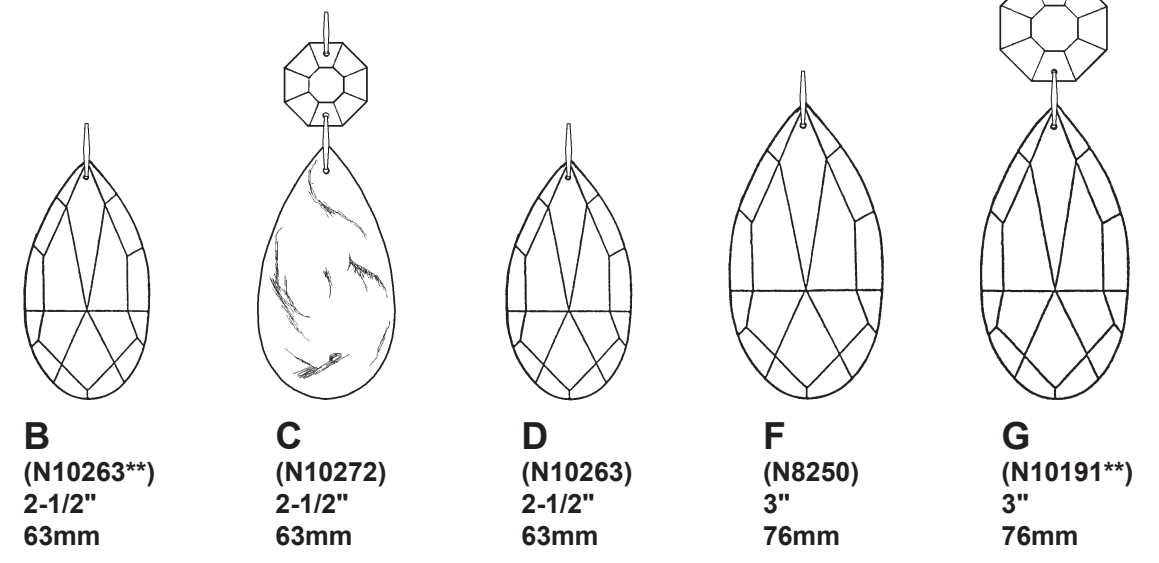

RENAISSANCE 3587- _____

8 Lights
Diameter: 26-1/2"
Body Length: 35"
Hanging Weight: 37 lbs.

THIS DESIGN IS THE PROPRIETARY
TRADE DRESS/TRADEMARK OF
W SCHONBEK LLC.

 **SCHONBEK** | 1870

 **SCHONBEK** | 1870

F

31

C

26

RENAISSANCE 3587- _____

8 Lights
Diameter: 26-1/2"
Body Length: 35"
Hanging Weight: 37 lbs.

THIS DESIGN IS THE PROPRIETARY
TRADE DRESS/TRADEMARK OF
W SCHONBEK LLC.

 **SCHONBEK** | 1870

Crystal Set 3 in Black

SET 1

B (N10263**) 2-1/2" 63mm
C (N10272) 2-1/2" 63mm
D (N10263) 2-1/2" 63mm
F (N8250) 3" 76mm
G (N10191**) 3" 76mm

SET 2

A (N10223**) 2-1/2" 63mm
C (N10272) 2-1/2" 63mm
F (N8250) 3" 76mm
G (N10191**) 3" 76mm

SET 3

H (N10275**) 2-1/2" 63mm
J (N10273) 3" 76mm
K (N10273**) 3" 76mm
L (N10276) 3-1/2" 89mm

20

You will need 8 - B10
25 Watts Recommended
60 Watts Max

Install bulb and be sure
to test fixture **BEFORE**
trimming.