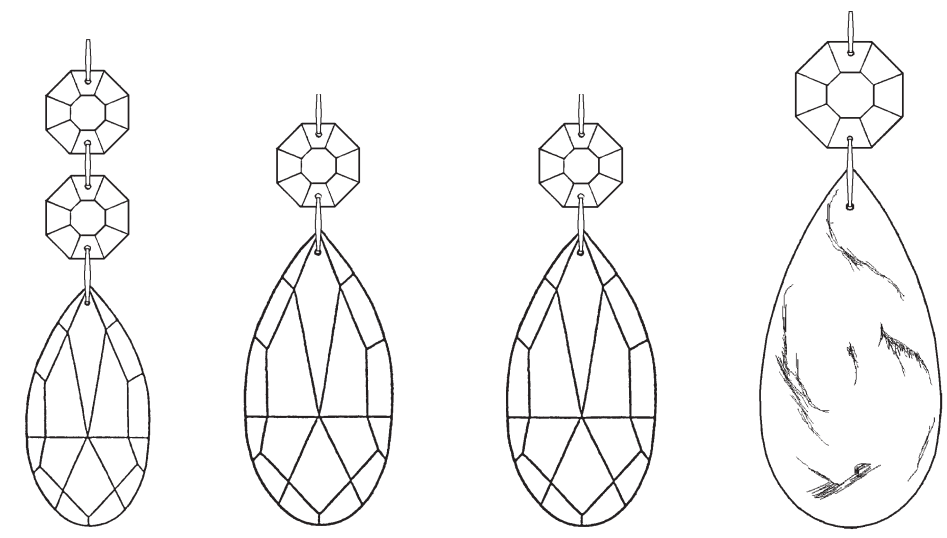

RENAISSANCE 3587- _____

8 Lights
Diameter: 26-1/2"
Body Length: 35"
Hanging Weight: 37 lbs.

THIS DESIGN IS THE PROPRIETARY
TRADE DRESS/TRADEMARK OF
W SCHONBEK LLC.

 **SCHONBEK** | 1870

 **SCHONBEK** | 1870

SET 1

B (N10263**) 2-1/2" 63mm
C (N10272) 2-1/2" 63mm
D (N10263) 2-1/2" 63mm
F (N8250) 3" 76mm
G (N10191**) 3" 76mm

SET 2

A (N10223**) 2-1/2" 63mm
C (N10272) 2-1/2" 63mm
F (N8250) 3" 76mm
G (N10191**) 3" 76mm

SET 3

H (N10275**) 2-1/2" 63mm
J (N10273) 3" 76mm
K (N10273**) 3" 76mm
L (N10276) 3-1/2" 89mm

20

You will need 8 - B10
25 Watts Recommended
60 Watts Max

Install bulb and be sure
to test fixture **BEFORE**
trimming.