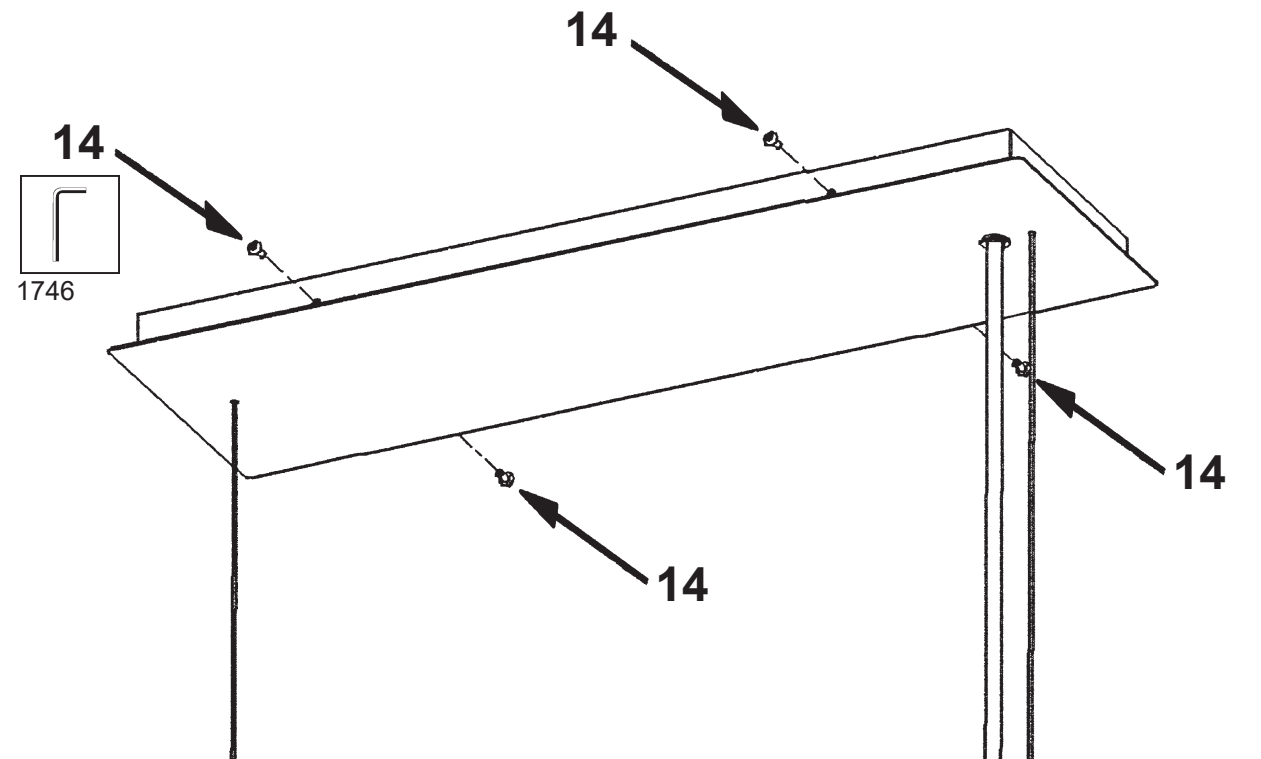

 **SCHONBEK** | 1870

SARELLA
RS8346N- __ __ H

THIS DESIGN IS THE PROPRIETARY
TRADE DRESS/TRADEMARK OF
W SCHONBEK LLC.

7 Lights
Length: 32-1/2"
Width: 14"
Height: 8"
Hanging Weight: 21lbs.

 **SCHONBEK** | 1870

			S						
MAX 40 W	110-120 V								

You will need 7 - G16-1/2 Bulbs
40 Watts Max

Install bulbs and be sure to
test fixture **BEFORE** trimming.

 **SCHONBEK** | 1870

SARELLA
RS8346N- __ __ R

THIS DESIGN IS THE PROPRIETARY
TRADE DRESS/TRADEMARK OF
W SCHONBEK LLC.

7 Lights
Length: 32-1/2"
Width: 14"
Height: 8"
Hanging Weight: 21lbs.

 **SCHONBEK** | 1870

			S					
MAX 40 W	110-120 V							

You will need 7 - G16-1/2 Bulbs
40 Watts Max

**Install bulbs and be sure to
test fixture BEFORE trimming.**

 **SCHONBEK** | 1870

SARELLA
RS8346N- ___ _ S

THIS DESIGN IS THE PROPRIETARY
TRADE DRESS/TRADEMARK OF
W SCHONBEK LLC.

7 Lights
Length: 32-1/2"
Width: 14"
Height: 8"
Hanging Weight: 21lbs.

 **SCHONBEK** | 1870