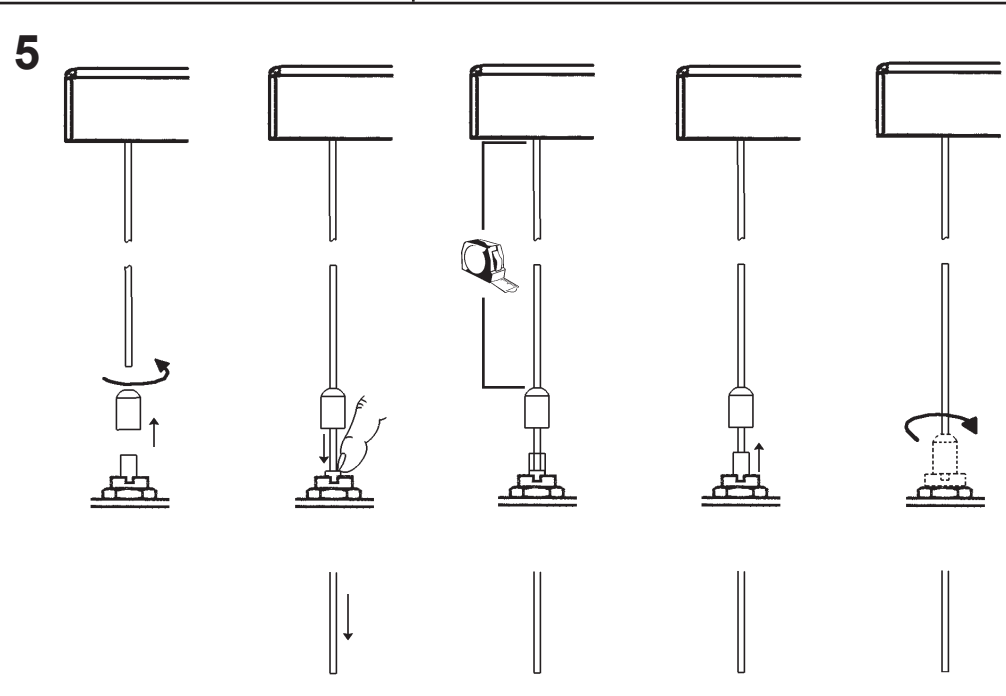

 **SCHONBEK** | 1870

SARELLA
RS8346N- __ __ H

THIS DESIGN IS THE PROPRIETARY
TRADE DRESS/TRADEMARK OF
W SCHONBEK LLC.

7 Lights
Length: 32-1/2"
Width: 14"
Height: 8"
Hanging Weight: 21lbs.

 **SCHONBEK** | 1870

			S						
MAX 40 W	110-120 V								

You will need 7 - G16-1/2 Bulbs
40 Watts Max

Install bulbs and be sure to
test fixture **BEFORE** trimming.

 **SCHONBEK** | 1870

SARELLA
RS8346N- __ __ R

THIS DESIGN IS THE PROPRIETARY
TRADE DRESS/TRADEMARK OF
W SCHONBEK LLC.

7 Lights
Length: 32-1/2"
Width: 14"
Height: 8"
Hanging Weight: 21lbs.

 **SCHONBEK** | 1870

			S					
MAX 40 W	110-120 V							

You will need 7 - G16-1/2 Bulbs
40 Watts Max

**Install bulbs and be sure to
test fixture BEFORE trimming.**

 **SCHONBEK** | 1870

SARELLA
RS8346N- ___ _ S

THIS DESIGN IS THE PROPRIETARY
TRADE DRESS/TRADEMARK OF
W SCHONBEK LLC.

7 Lights
Length: 32-1/2"
Width: 14"
Height: 8"
Hanging Weight: 21lbs.

 **SCHONBEK** | 1870