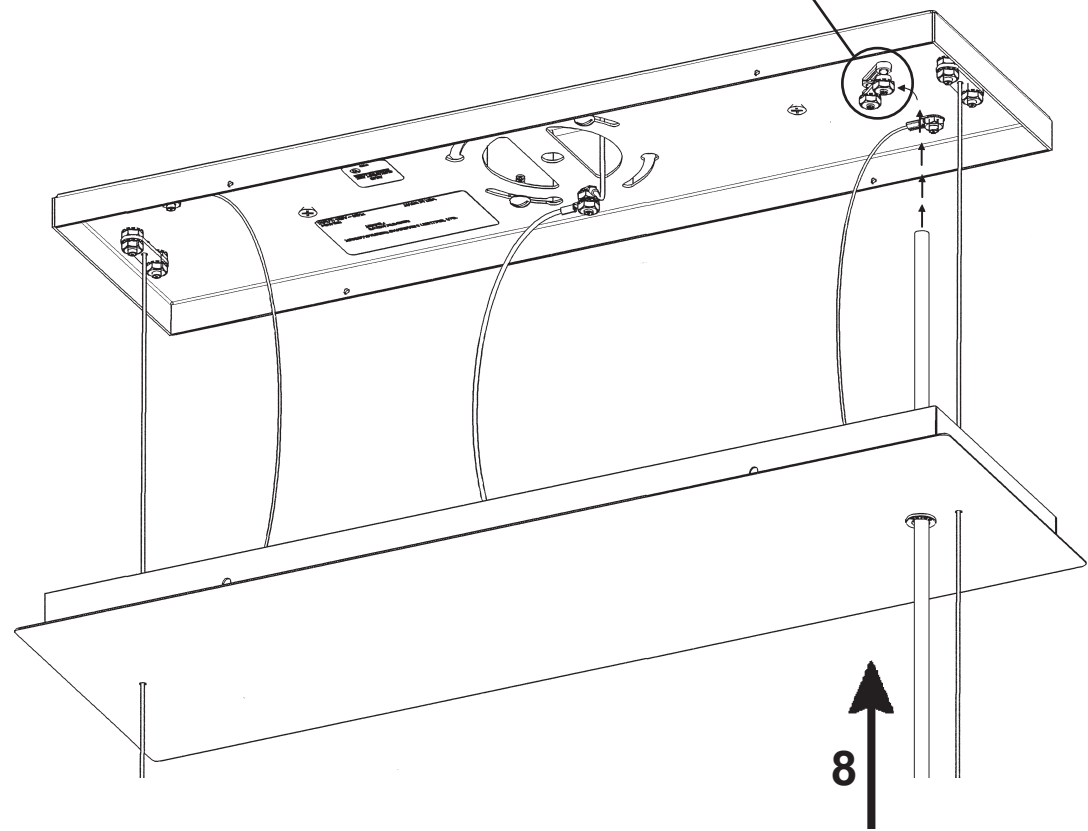

 **SCHONBEK** | 1870

SARELLA
RS8346N- __ __ H

THIS DESIGN IS THE PROPRIETARY
TRADE DRESS/TRADEMARK OF
W SCHONBEK LLC.

7 Lights
Length: 32-1/2"
Width: 14"
Height: 8"
Hanging Weight: 21lbs.

 **SCHONBEK** | 1870

			S						
MAX 40 W	110-120 V								

You will need 7 - G16-1/2 Bulbs
40 Watts Max

Install bulbs and be sure to
test fixture **BEFORE** trimming.

 **SCHONBEK** | 1870

SARELLA
RS8346N- __ __ R

THIS DESIGN IS THE PROPRIETARY
TRADE DRESS/TRADEMARK OF
W SCHONBEK LLC.

7 Lights
Length: 32-1/2"
Width: 14"
Height: 8"
Hanging Weight: 21lbs.

 **SCHONBEK** | 1870

			S					
MAX 40 W	110-120 V							

You will need 7 - G16-1/2 Bulbs
40 Watts Max

**Install bulbs and be sure to
test fixture BEFORE trimming.**

 **SCHONBEK** | 1870

SARELLA
RS8346N- ___ _ S

THIS DESIGN IS THE PROPRIETARY
TRADE DRESS/TRADEMARK OF
W SCHONBEK LLC.

7 Lights
Length: 32-1/2"
Width: 14"
Height: 8"
Hanging Weight: 21lbs.

 **SCHONBEK** | 1870