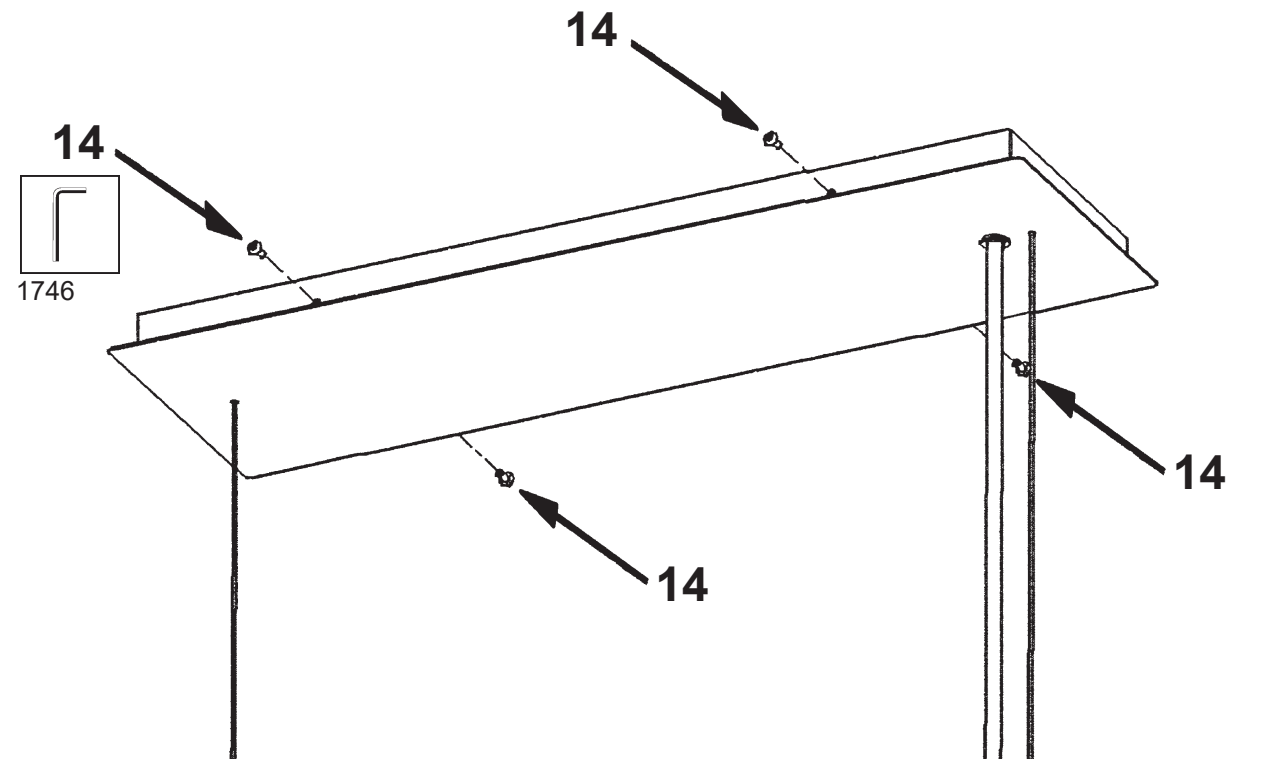

7 Lights
Length: 32-1/2"
Width: 14"
Height: 8"
Hanging Weight: 21lbs.

 **SCHONBEK** | 1870

			S					
MAX 40 W	110-120 V							

You will need 7 - G16-1/2 Bulbs
40 Watts Max

**Install bulbs and be sure to
test fixture BEFORE trimming.**

 **SCHONBEK** | 1870

SARELLA
RS8346N- ___ _ S

THIS DESIGN IS THE PROPRIETARY
TRADE DRESS/TRADEMARK OF
W SCHONBEK LLC.

7 Lights
Length: 32-1/2"
Width: 14"
Height: 8"
Hanging Weight: 21lbs.

 **SCHONBEK** | 1870