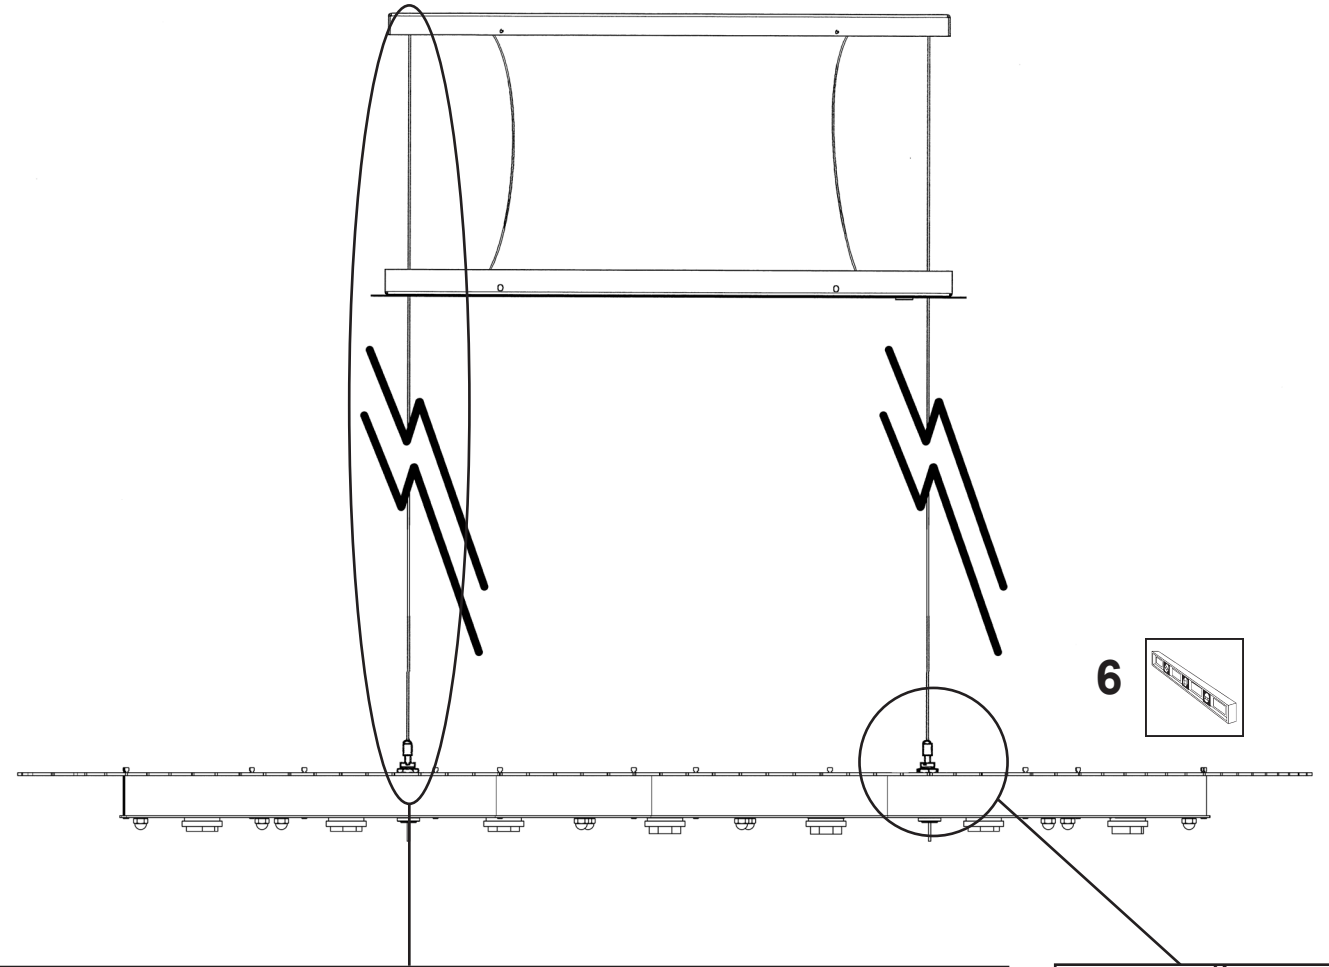

7 Lights
Length: 32-1/2"
Width: 14"
Height: 8"
Hanging Weight: 21lbs.

 **SCHONBEK** | 1870

			S					
MAX 40 W	110-120 V							

You will need 7 - G16-1/2 Bulbs
40 Watts Max

**Install bulbs and be sure to
test fixture BEFORE trimming.**

 **SCHONBEK** | 1870

SARELLA
RS8346N- ___ _ S

THIS DESIGN IS THE PROPRIETARY
TRADE DRESS/TRADEMARK OF
W SCHONBEK LLC.

7 Lights
Length: 32-1/2"
Width: 14"
Height: 8"
Hanging Weight: 21lbs.

 **SCHONBEK** | 1870