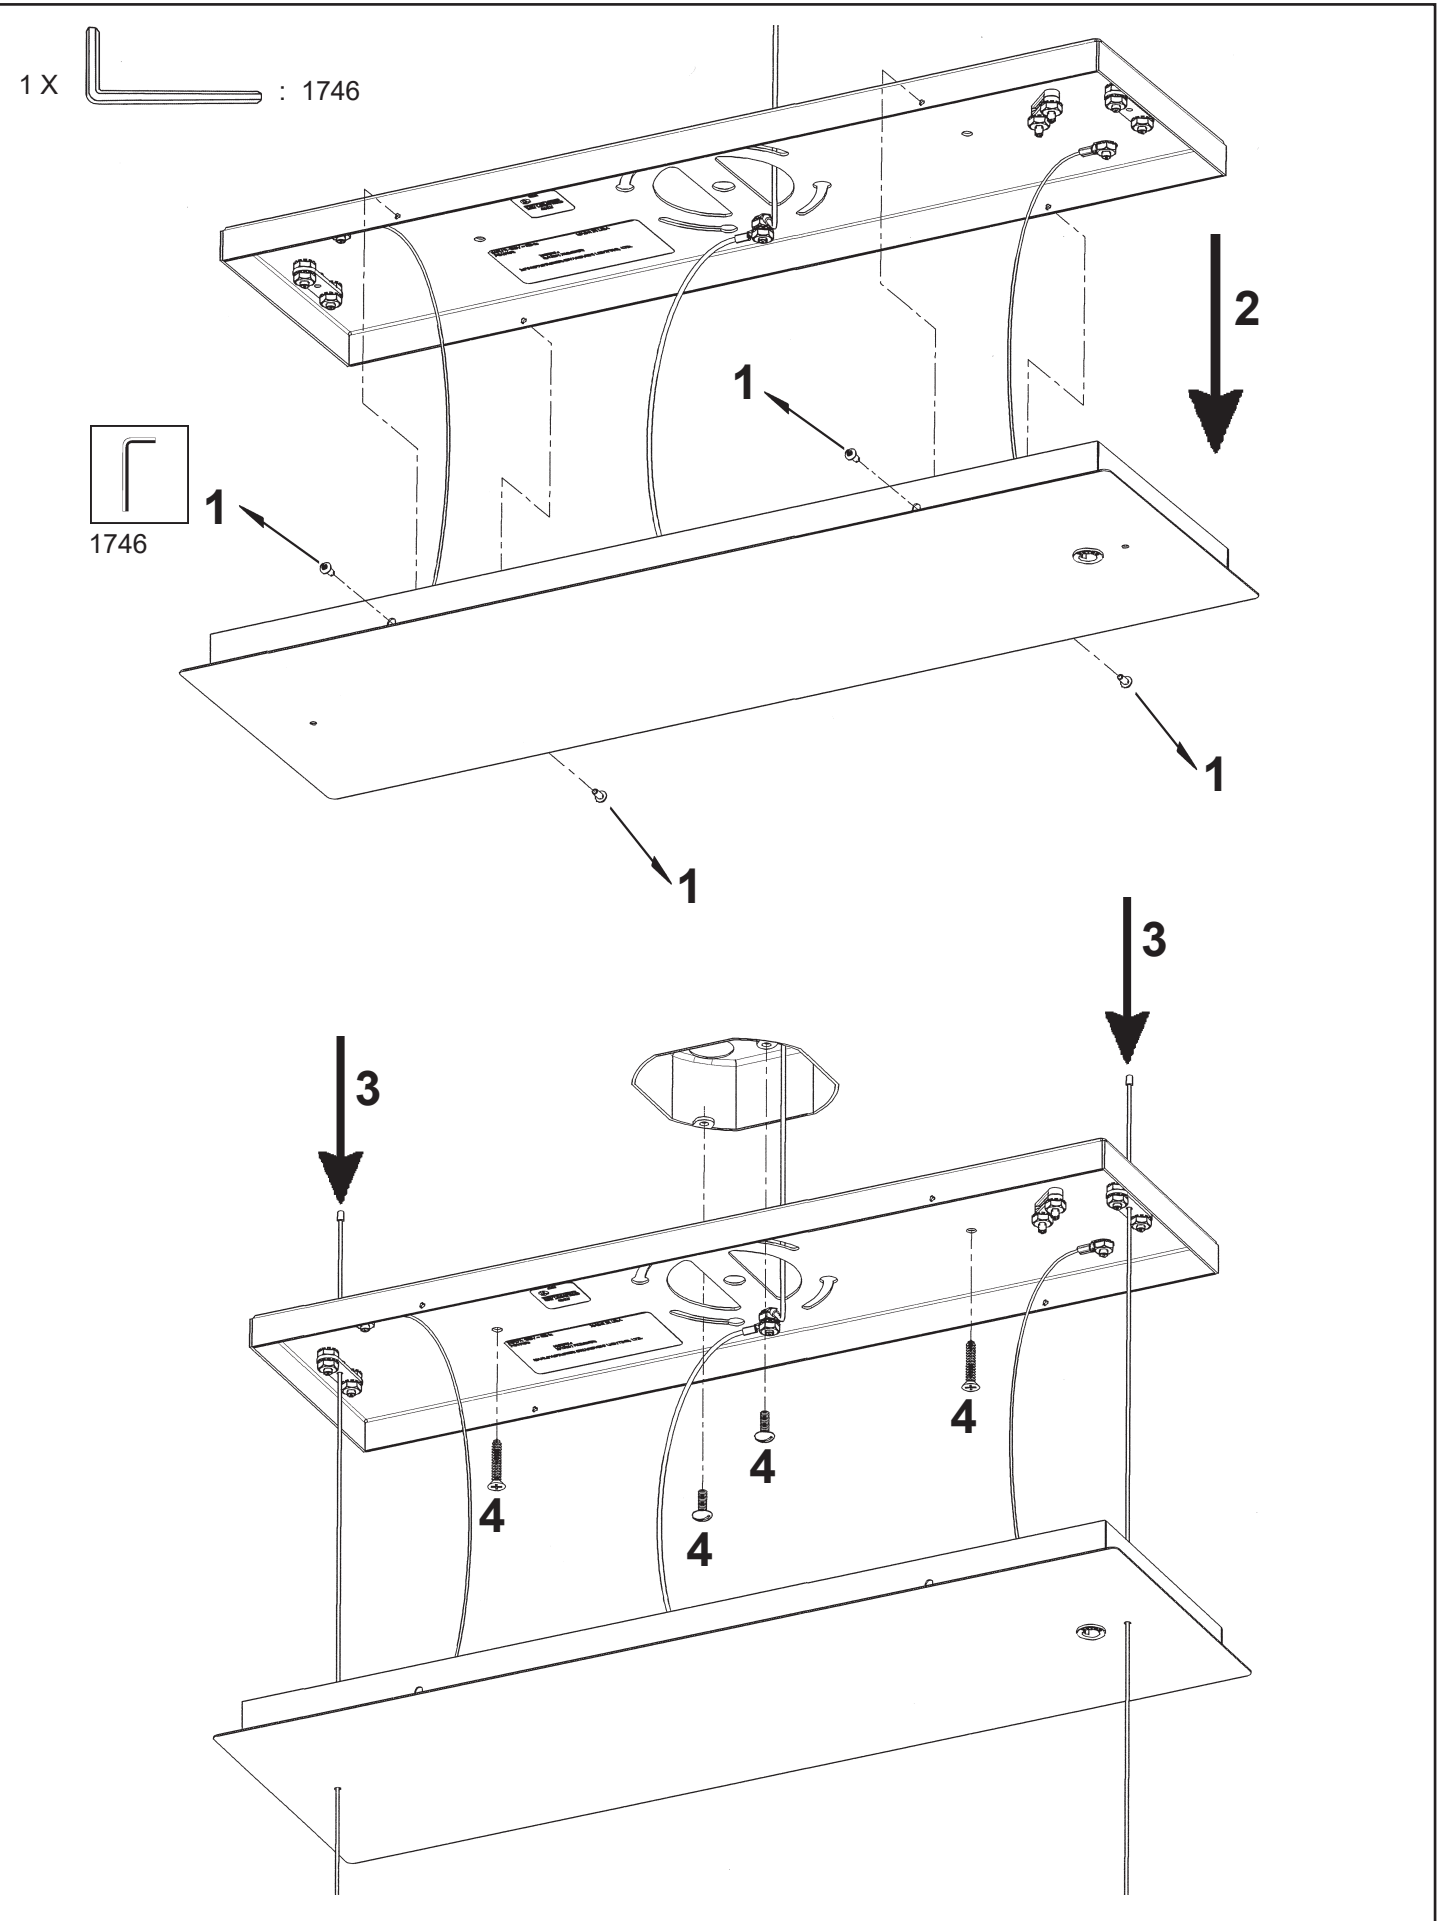

 **SCHONBEK** | 1870

SARELLA
RS8346N- __ __ H

THIS DESIGN IS THE PROPRIETARY
TRADE DRESS/TRADEMARK OF
W SCHONBEK LLC.

7 Lights
Length: 32-1/2"
Width: 14"
Height: 8"
Hanging Weight: 21lbs.

 **SCHONBEK** | 1870

			S						
MAX 40 W	110-120 V								

You will need 7 - G16-1/2 Bulbs
40 Watts Max

Install bulbs and be sure to
test fixture **BEFORE** trimming.

 **SCHONBEK** | 1870

SARELLA
RS8346N- __ __ R

THIS DESIGN IS THE PROPRIETARY
TRADE DRESS/TRADEMARK OF
W SCHONBEK LLC.

7 Lights
Length: 32-1/2"
Width: 14"
Height: 8"
Hanging Weight: 21lbs.

 **SCHONBEK** | 1870

			S					
MAX 40 W	110-120 V							

You will need 7 - G16-1/2 Bulbs
40 Watts Max

**Install bulbs and be sure to
test fixture BEFORE trimming.**

 **SCHONBEK** | 1870

SARELLA
RS8346N- ___ _ S

THIS DESIGN IS THE PROPRIETARY
TRADE DRESS/TRADEMARK OF
W SCHONBEK LLC.

7 Lights
Length: 32-1/2"
Width: 14"
Height: 8"
Hanging Weight: 21lbs.

 **SCHONBEK** | 1870