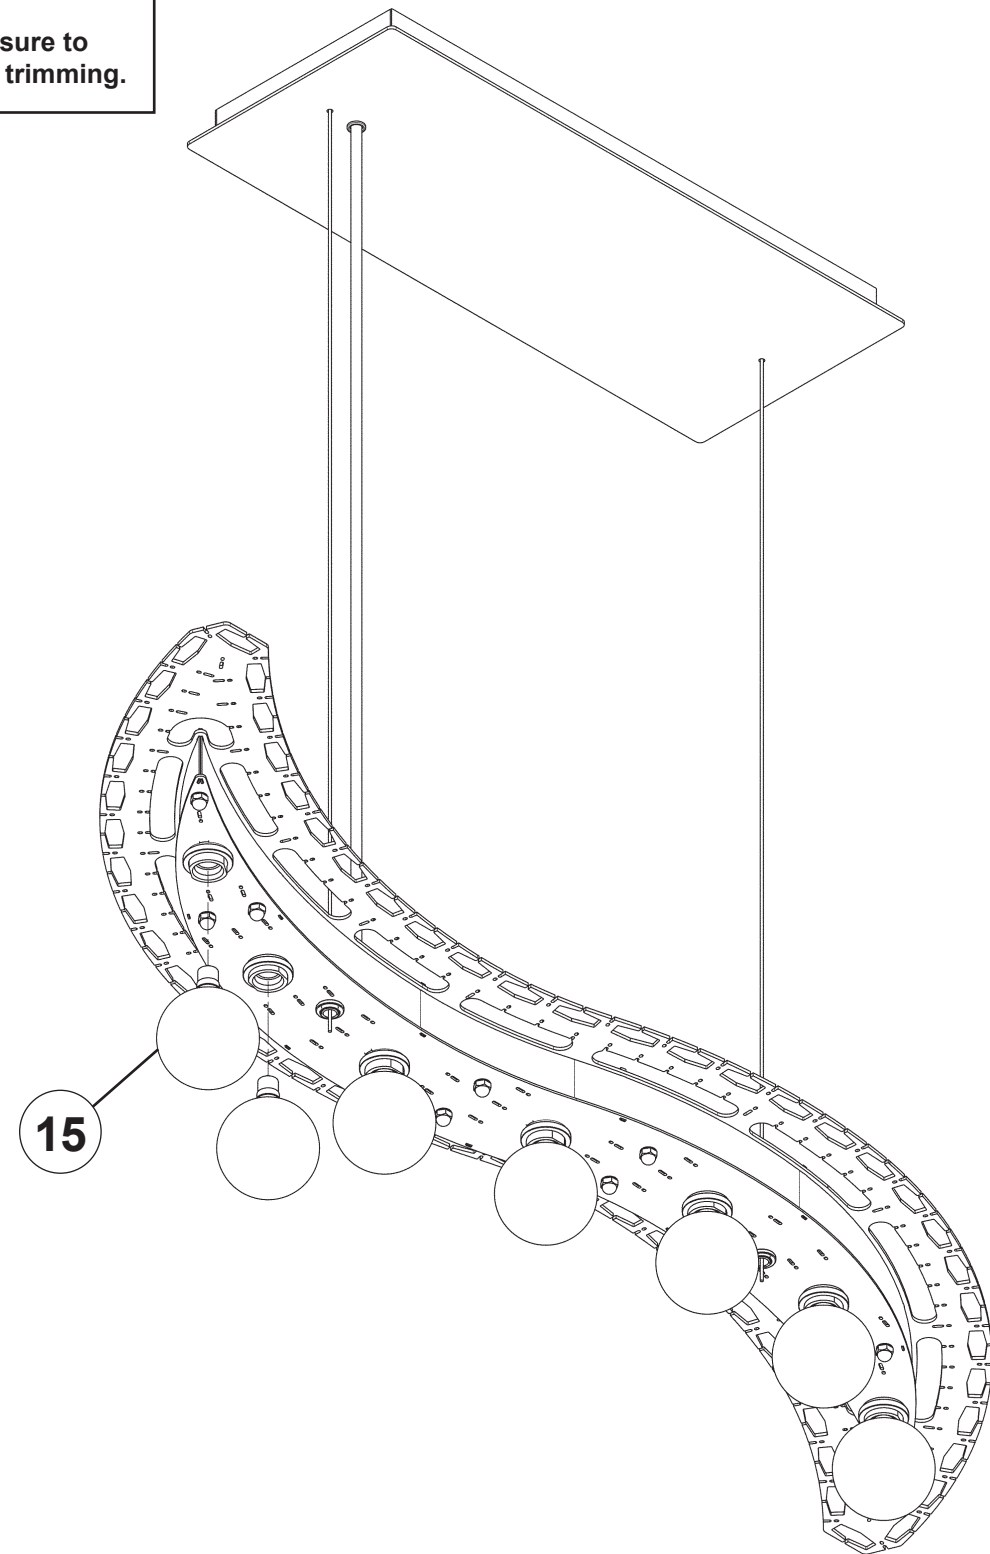

 **SCHONBEK** | 1870

SARELLA
RS8346N- __ __ H

THIS DESIGN IS THE PROPRIETARY
TRADE DRESS/TRADEMARK OF
W SCHONBEK LLC.

7 Lights
Length: 32-1/2"
Width: 14"
Height: 8"
Hanging Weight: 21lbs.

 **SCHONBEK** | 1870

			S						
MAX 40 W	110-120 V								

You will need 7 - G16-1/2 Bulbs
40 Watts Max

Install bulbs and be sure to
test fixture **BEFORE** trimming.

 **SCHONBEK** | 1870

SARELLA
RS8346N- __ __ R

THIS DESIGN IS THE PROPRIETARY
TRADE DRESS/TRADEMARK OF
W SCHONBEK LLC.

7 Lights
Length: 32-1/2"
Width: 14"
Height: 8"
Hanging Weight: 21lbs.

 **SCHONBEK** | 1870

			S					
MAX 40 W	110-120 V							

You will need 7 - G16-1/2 Bulbs
40 Watts Max

**Install bulbs and be sure to
test fixture BEFORE trimming.**

 **SCHONBEK** | 1870

SARELLA
RS8346N- ___ _ S

THIS DESIGN IS THE PROPRIETARY
TRADE DRESS/TRADEMARK OF
W SCHONBEK LLC.

7 Lights
Length: 32-1/2"
Width: 14"
Height: 8"
Hanging Weight: 21lbs.

 **SCHONBEK** | 1870