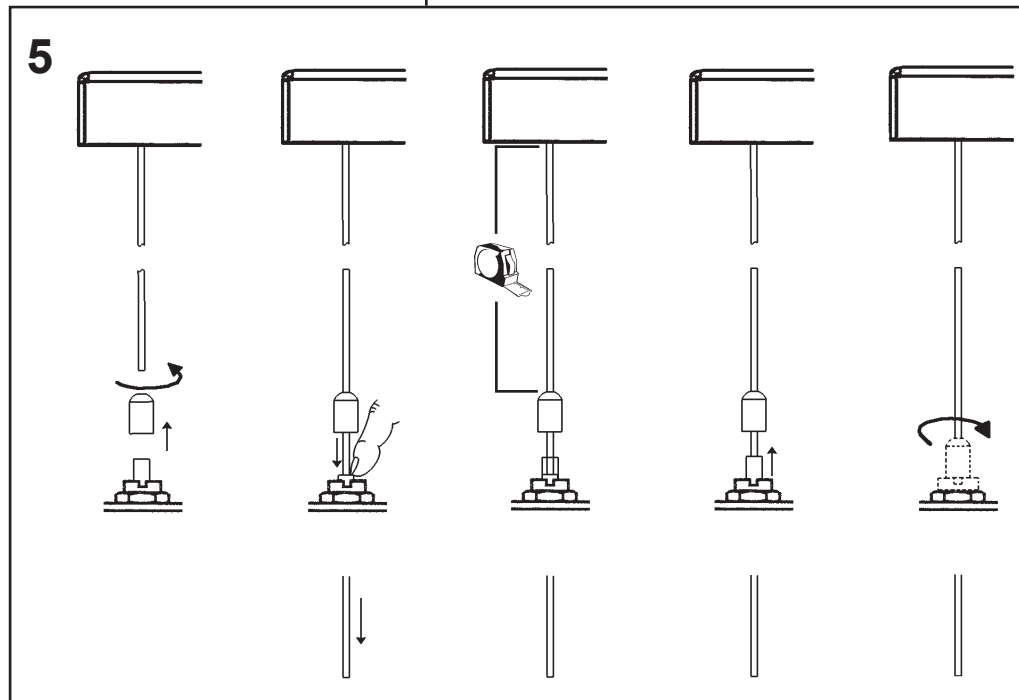

7 Lights
Length: 32-1/2"
Width: 14"
Height: 8"
Hanging Weight: 21lbs.

 **SCHONBEK** | 1870

			S					
MAX 40 W	110-120 V							

You will need 7 - G16-1/2 Bulbs
40 Watts Max

**Install bulbs and be sure to
test fixture BEFORE trimming.**

 **SCHONBEK** | 1870

SARELLA
RS8346N- ___ _ S

THIS DESIGN IS THE PROPRIETARY
TRADE DRESS/TRADEMARK OF
W SCHONBEK LLC.

7 Lights
Length: 32-1/2"
Width: 14"
Height: 8"
Hanging Weight: 21lbs.

 **SCHONBEK** | 1870