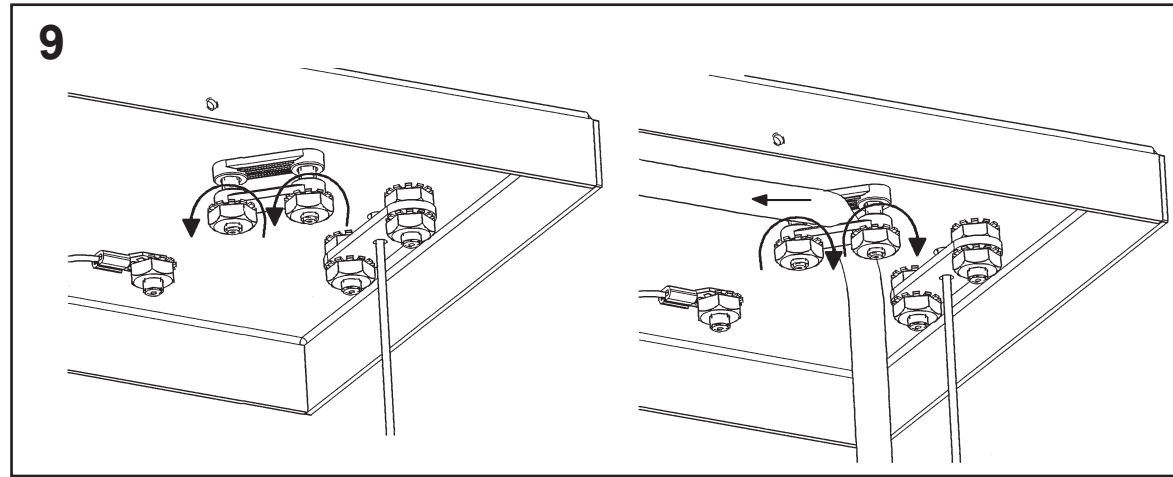

 **SCHONBEK** | 1870

SARELLA
RS8346N- __ __ H

THIS DESIGN IS THE PROPRIETARY
TRADE DRESS/TRADEMARK OF
W SCHONBEK LLC.

7 Lights
Length: 32-1/2"
Width: 14"
Height: 8"
Hanging Weight: 21lbs.

 **SCHONBEK** | 1870

			S						
MAX 40 W	110-120 V								

You will need 7 - G16-1/2 Bulbs
40 Watts Max

Install bulbs and be sure to
test fixture **BEFORE** trimming.

 **SCHONBEK** | 1870

SARELLA
RS8346N- __ __ R

THIS DESIGN IS THE PROPRIETARY
TRADE DRESS/TRADEMARK OF
W SCHONBEK LLC.

7 Lights
Length: 32-1/2"
Width: 14"
Height: 8"
Hanging Weight: 21lbs.

 **SCHONBEK** | 1870

			S					
MAX 40 W	110-120 V							

You will need 7 - G16-1/2 Bulbs
40 Watts Max

**Install bulbs and be sure to
test fixture BEFORE trimming.**

 **SCHONBEK** | 1870

SARELLA
RS8346N- ___ _ S

THIS DESIGN IS THE PROPRIETARY
TRADE DRESS/TRADEMARK OF
W SCHONBEK LLC.

7 Lights
Length: 32-1/2"
Width: 14"
Height: 8"
Hanging Weight: 21lbs.

 **SCHONBEK** | 1870