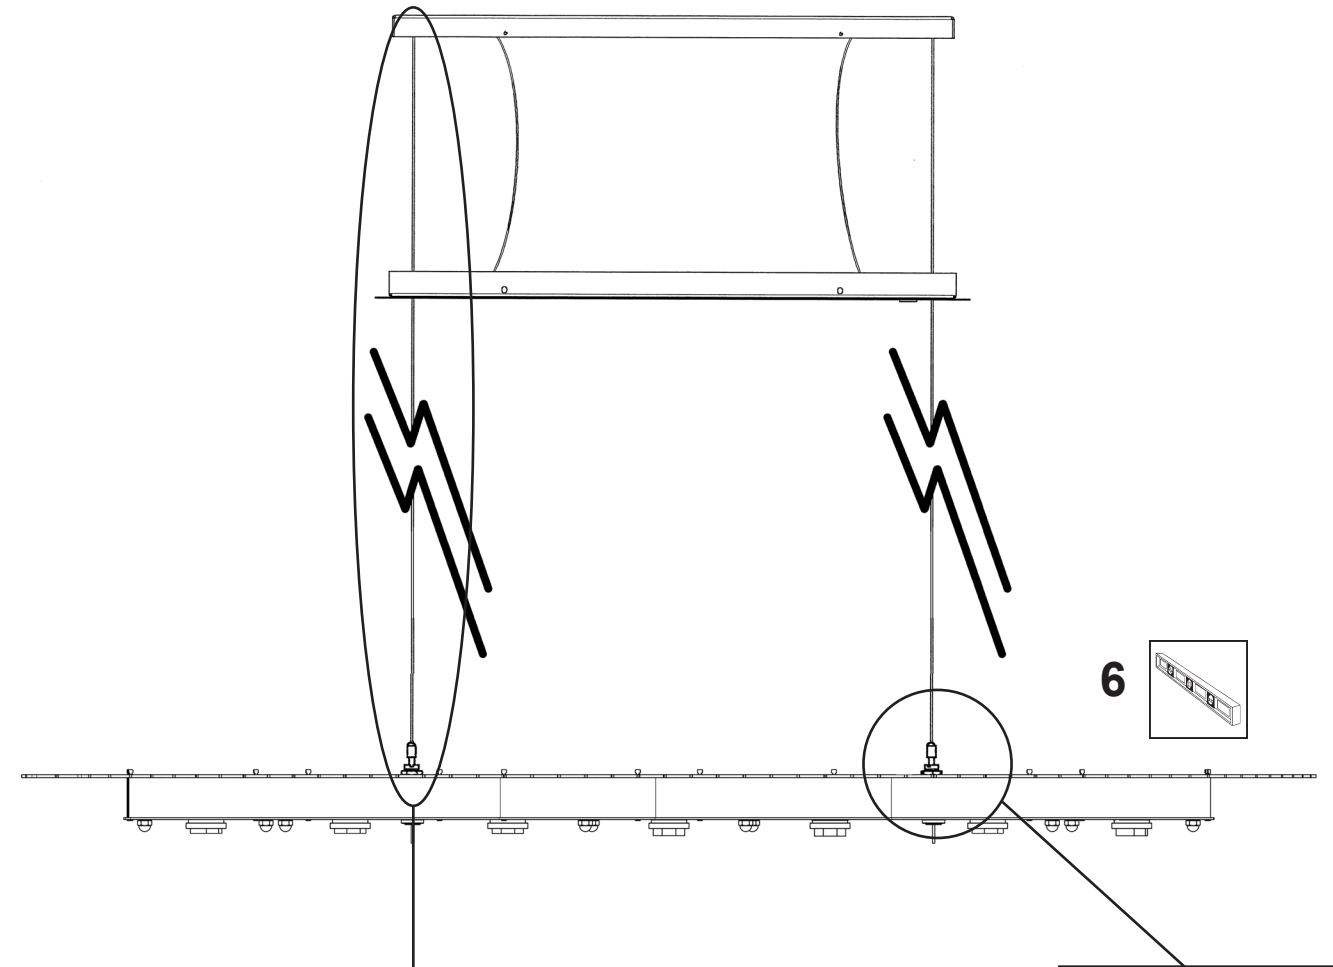

 **SCHONBEK** | 1870

SARELLA
RS8346N- __ __ H

THIS DESIGN IS THE PROPRIETARY
TRADE DRESS/TRADEMARK OF
W SCHONBEK LLC.

7 Lights
Length: 32-1/2"
Width: 14"
Height: 8"
Hanging Weight: 21lbs.

 **SCHONBEK** | 1870

			S						
MAX 40 W	110-120 V								

You will need 7 - G16-1/2 Bulbs
40 Watts Max

Install bulbs and be sure to
test fixture **BEFORE** trimming.

 **SCHONBEK** | 1870

SARELLA
RS8346N- __ __ R

THIS DESIGN IS THE PROPRIETARY
TRADE DRESS/TRADEMARK OF
W SCHONBEK LLC.

7 Lights
Length: 32-1/2"
Width: 14"
Height: 8"
Hanging Weight: 21lbs.

 **SCHONBEK** | 1870

			S					
MAX 40 W	110-120 V							

You will need 7 - G16-1/2 Bulbs
40 Watts Max

**Install bulbs and be sure to
test fixture BEFORE trimming.**

 **SCHONBEK** | 1870

SARELLA
RS8346N- ___ _ S

THIS DESIGN IS THE PROPRIETARY
TRADE DRESS/TRADEMARK OF
W SCHONBEK LLC.

7 Lights
Length: 32-1/2"
Width: 14"
Height: 8"
Hanging Weight: 21lbs.

 **SCHONBEK** | 1870