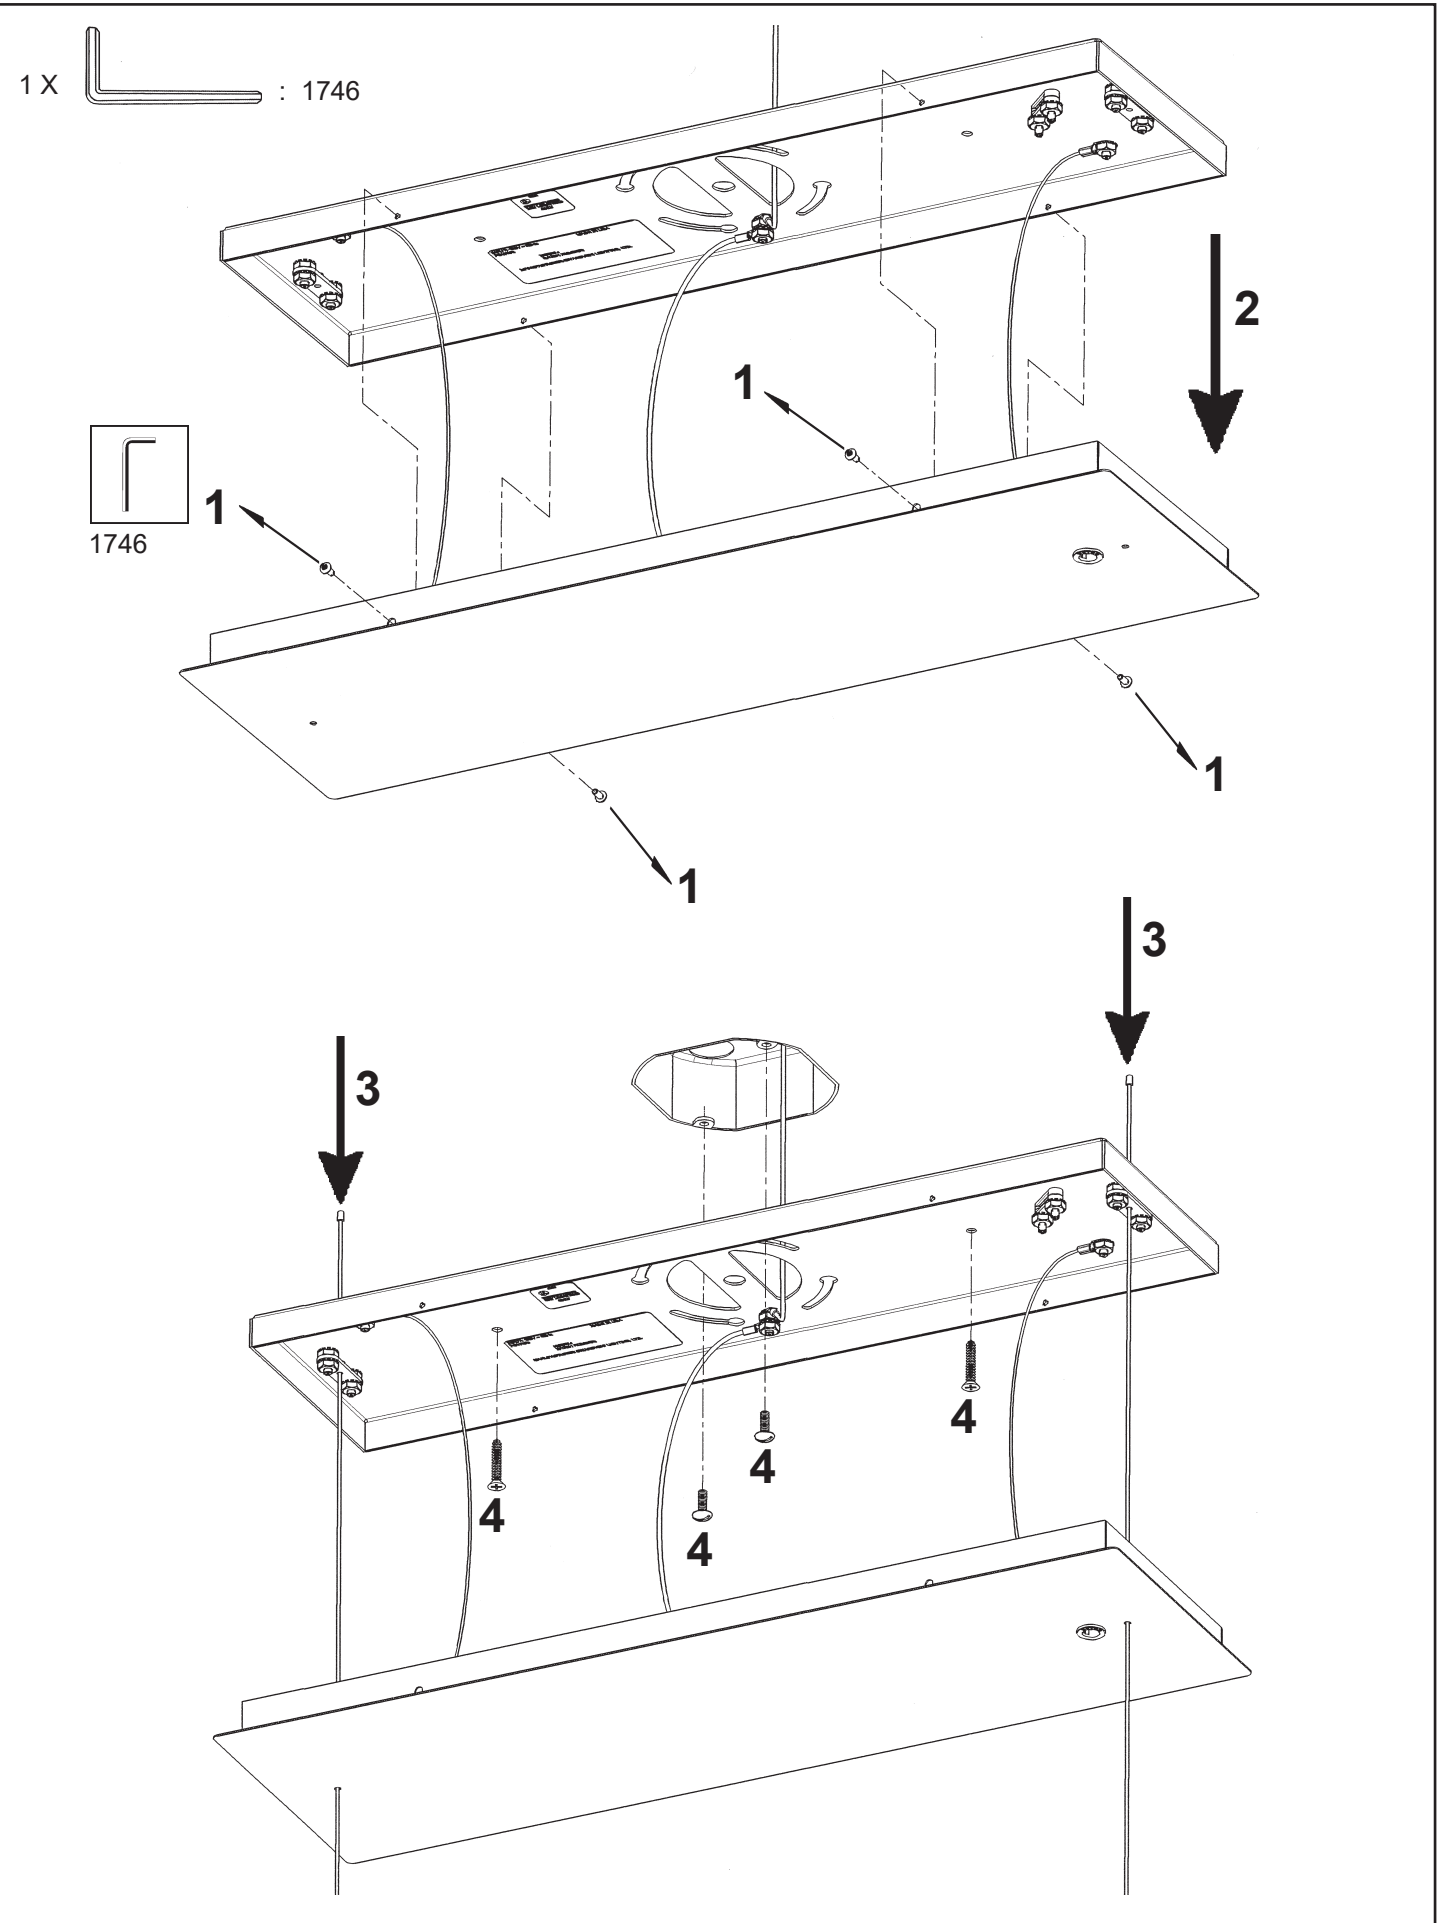

 **SCHONBEK** | 1870

SARELLA
RS8346N- __ __ H

THIS DESIGN IS THE PROPRIETARY
TRADE DRESS/TRADEMARK OF
W SCHONBEK LLC.

7 Lights
Length: 32-1/2"
Width: 14"
Height: 8"
Hanging Weight: 21lbs.

 **SCHONBEK** | 1870

			S						
MAX 40 W	110-120 V								

You will need 7 - G16-1/2 Bulbs
40 Watts Max

Install bulbs and be sure to
test fixture **BEFORE** trimming.

 **SCHONBEK** | 1870

SARELLA
RS8346N- __ __ R

THIS DESIGN IS THE PROPRIETARY
TRADE DRESS/TRADEMARK OF
W SCHONBEK LLC.

7 Lights
Length: 32-1/2"
Width: 14"
Height: 8"
Hanging Weight: 21lbs.

 **SCHONBEK** | 1870

			S					
MAX 40 W	110-120 V							

You will need 7 - G16-1/2 Bulbs
40 Watts Max

**Install bulbs and be sure to
test fixture BEFORE trimming.**

 **SCHONBEK** | 1870

SARELLA
RS8346N- ___ _ S

THIS DESIGN IS THE PROPRIETARY
TRADE DRESS/TRADEMARK OF
W SCHONBEK LLC.

7 Lights
Length: 32-1/2"
Width: 14"
Height: 8"
Hanging Weight: 21lbs.

 **SCHONBEK** | 1870