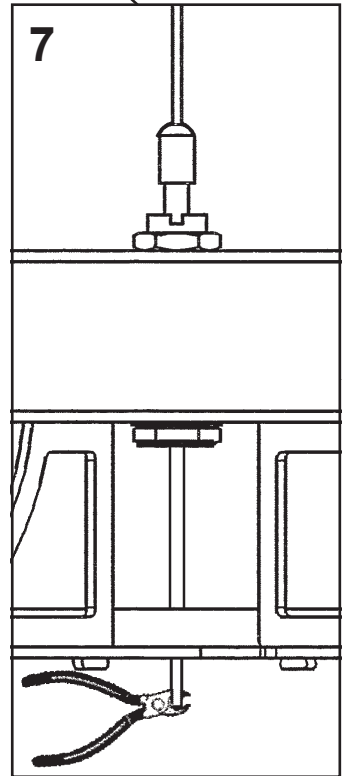

7 Lights
Length: 32-1/2"
Width: 14"
Height: 8"
Hanging Weight: 21lbs.

 **SCHONBEK** | 1870

			S					
MAX 40 W	110-120 V							

You will need 7 - G16-1/2 Bulbs
40 Watts Max

**Install bulbs and be sure to
test fixture BEFORE trimming.**

 **SCHONBEK** | 1870

SARELLA
RS8346N- ___ _ S

THIS DESIGN IS THE PROPRIETARY
TRADE DRESS/TRADEMARK OF
W SCHONBEK LLC.

7 Lights
Length: 32-1/2"
Width: 14"
Height: 8"
Hanging Weight: 21lbs.

 **SCHONBEK** | 1870