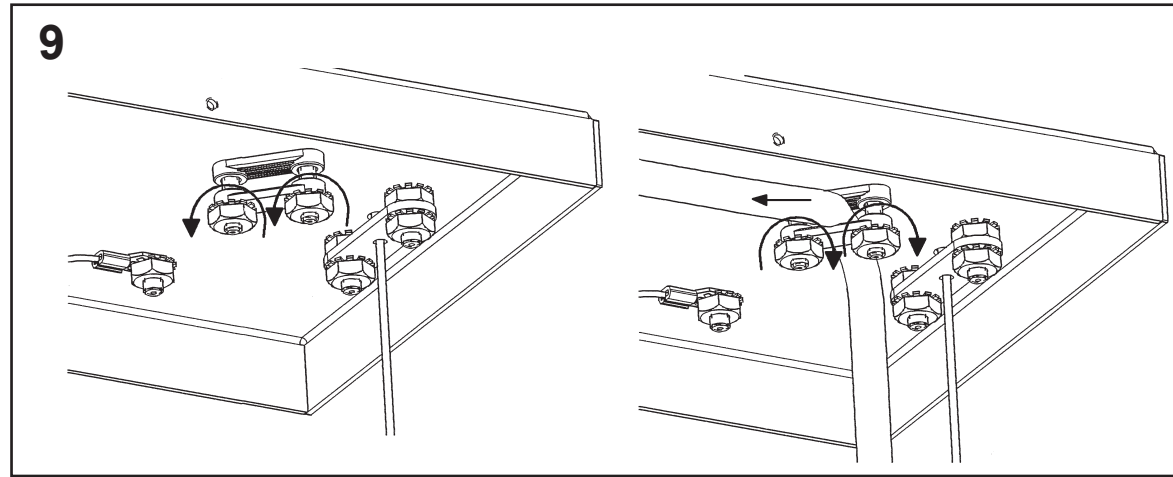

7 Lights
Length: 32-1/2"
Width: 14"
Height: 8"
Hanging Weight: 21lbs.

 **SCHONBEK** | 1870

			S					
MAX 40 W	110-120 V							

You will need 7 - G16-1/2 Bulbs
40 Watts Max

**Install bulbs and be sure to
test fixture BEFORE trimming.**

 **SCHONBEK** | 1870

SARELLA
RS8346N- ___ _ S

THIS DESIGN IS THE PROPRIETARY
TRADE DRESS/TRADEMARK OF
W SCHONBEK LLC.

7 Lights
Length: 32-1/2"
Width: 14"
Height: 8"
Hanging Weight: 21lbs.

 **SCHONBEK** | 1870