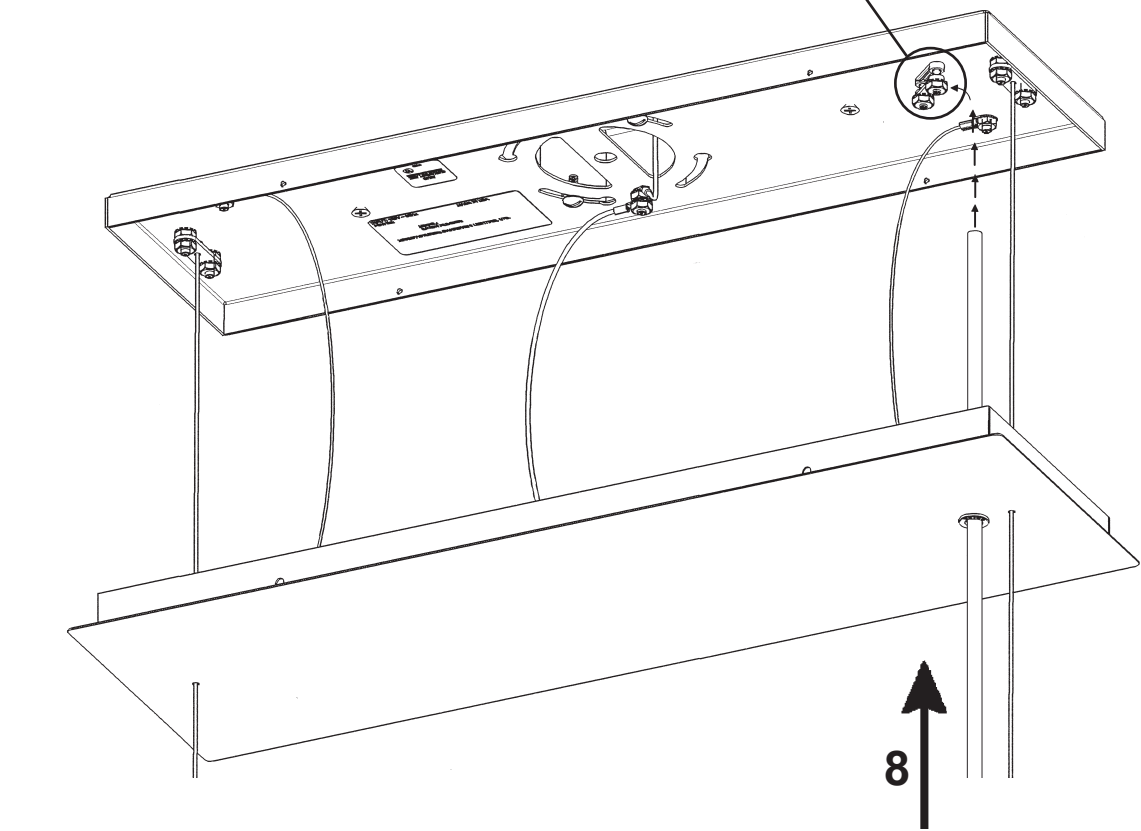

7 Lights
Length: 32-1/2"
Width: 14"
Height: 8"
Hanging Weight: 21lbs.

 **SCHONBEK** | 1870

			S					
MAX 40 W	110-120 V							

You will need 7 - G16-1/2 Bulbs
40 Watts Max

**Install bulbs and be sure to
test fixture BEFORE trimming.**

 **SCHONBEK** | 1870

SARELLA
RS8346N- ___ _ S

THIS DESIGN IS THE PROPRIETARY
TRADE DRESS/TRADEMARK OF
W SCHONBEK LLC.

7 Lights
Length: 32-1/2"
Width: 14"
Height: 8"
Hanging Weight: 21lbs.

 **SCHONBEK** | 1870