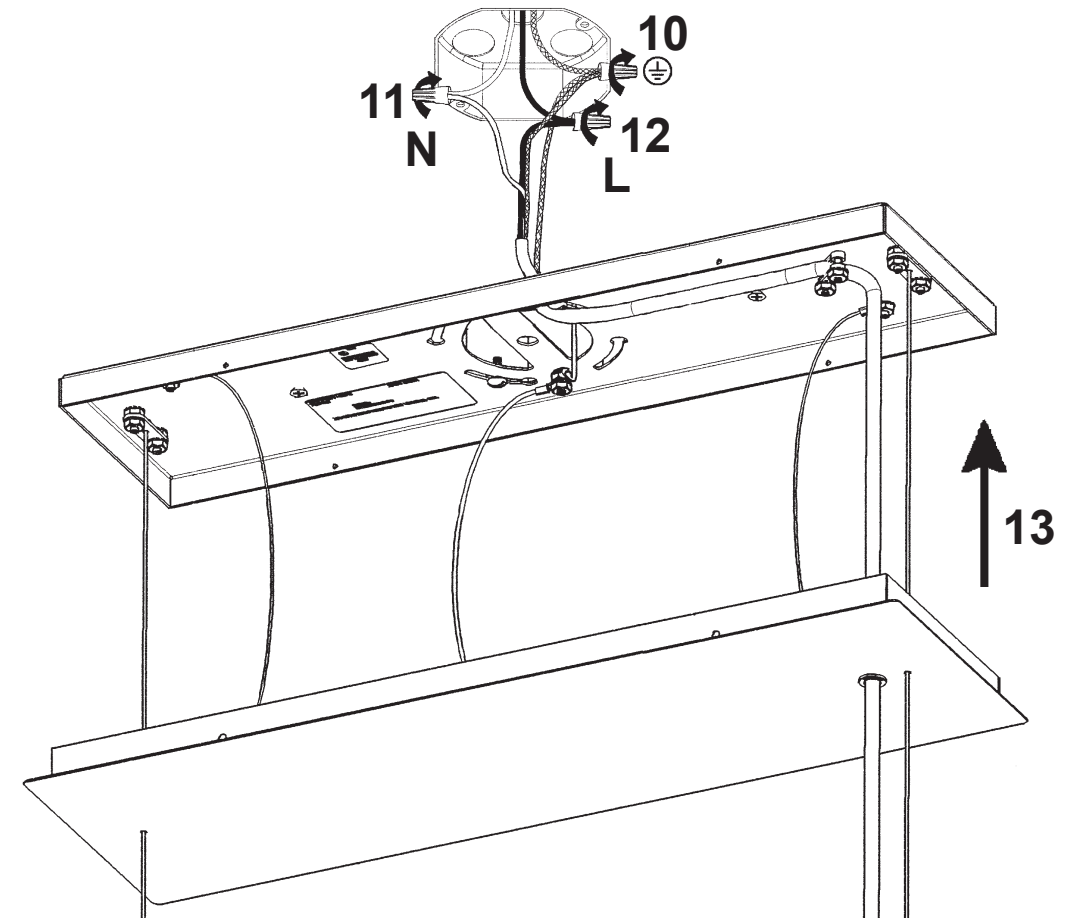

 **SCHONBEK** | 1870

SARELLA
RS8346N- __ __ H

THIS DESIGN IS THE PROPRIETARY
TRADE DRESS/TRADEMARK OF
W SCHONBEK LLC.

7 Lights
Length: 32-1/2"
Width: 14"
Height: 8"
Hanging Weight: 21lbs.

 **SCHONBEK** | 1870

			S						
MAX 40 W	110-120 V								

You will need 7 - G16-1/2 Bulbs
40 Watts Max

Install bulbs and be sure to
test fixture **BEFORE** trimming.

 **SCHONBEK** | 1870

SARELLA
RS8346N- __ __ R

THIS DESIGN IS THE PROPRIETARY
TRADE DRESS/TRADEMARK OF
W SCHONBEK LLC.

7 Lights
Length: 32-1/2"
Width: 14"
Height: 8"
Hanging Weight: 21lbs.

 **SCHONBEK** | 1870

			S					
MAX 40 W	110-120 V							

You will need 7 - G16-1/2 Bulbs
40 Watts Max

**Install bulbs and be sure to
test fixture BEFORE trimming.**

 **SCHONBEK** | 1870

SARELLA
RS8346N- ___ _ S

THIS DESIGN IS THE PROPRIETARY
TRADE DRESS/TRADEMARK OF
W SCHONBEK LLC.

7 Lights
Length: 32-1/2"
Width: 14"
Height: 8"
Hanging Weight: 21lbs.

 **SCHONBEK** | 1870