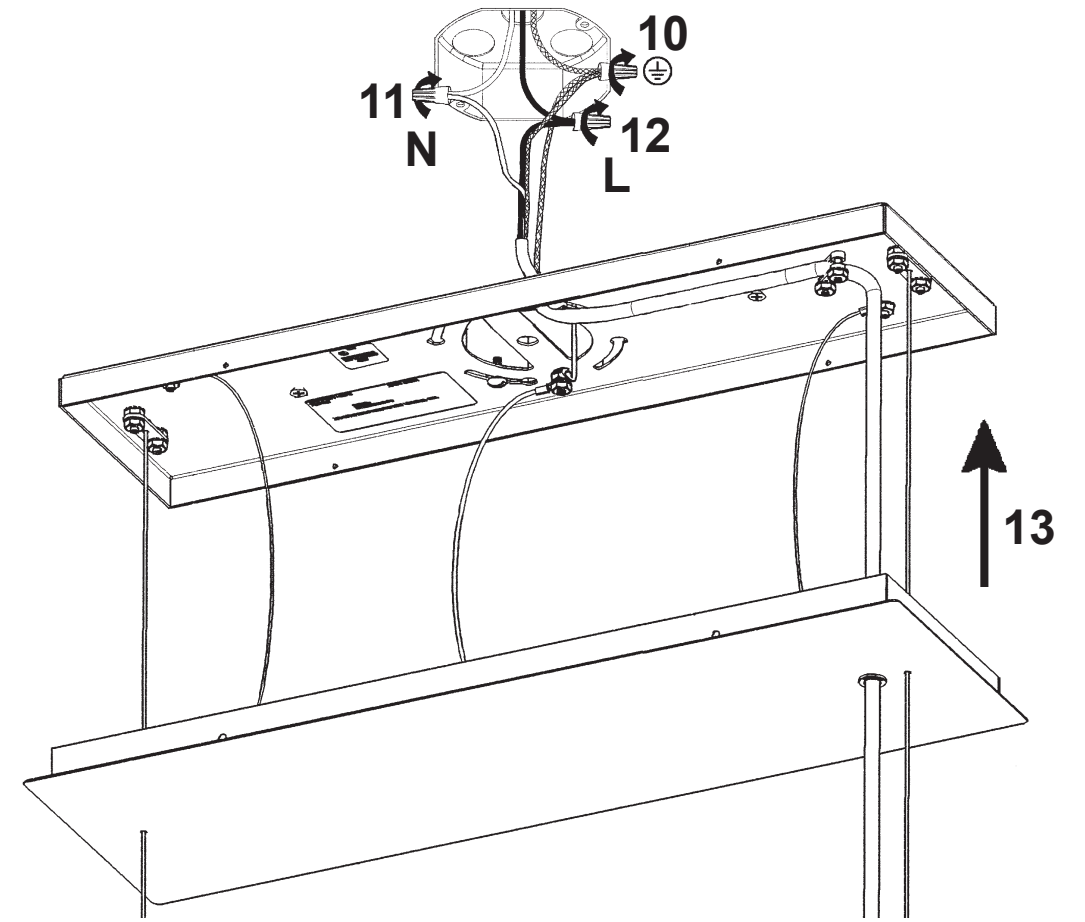

7 Lights
Length: 32-1/2"
Width: 14"
Height: 8"
Hanging Weight: 21lbs.

 **SCHONBEK** | 1870

			S					
MAX 40 W	110-120 V							

You will need 7 - G16-1/2 Bulbs
40 Watts Max

**Install bulbs and be sure to
test fixture BEFORE trimming.**

 **SCHONBEK** | 1870

SARELLA
RS8346N- ___ _ S

THIS DESIGN IS THE PROPRIETARY
TRADE DRESS/TRADEMARK OF
W SCHONBEK LLC.

7 Lights
Length: 32-1/2"
Width: 14"
Height: 8"
Hanging Weight: 21lbs.

 **SCHONBEK** | 1870