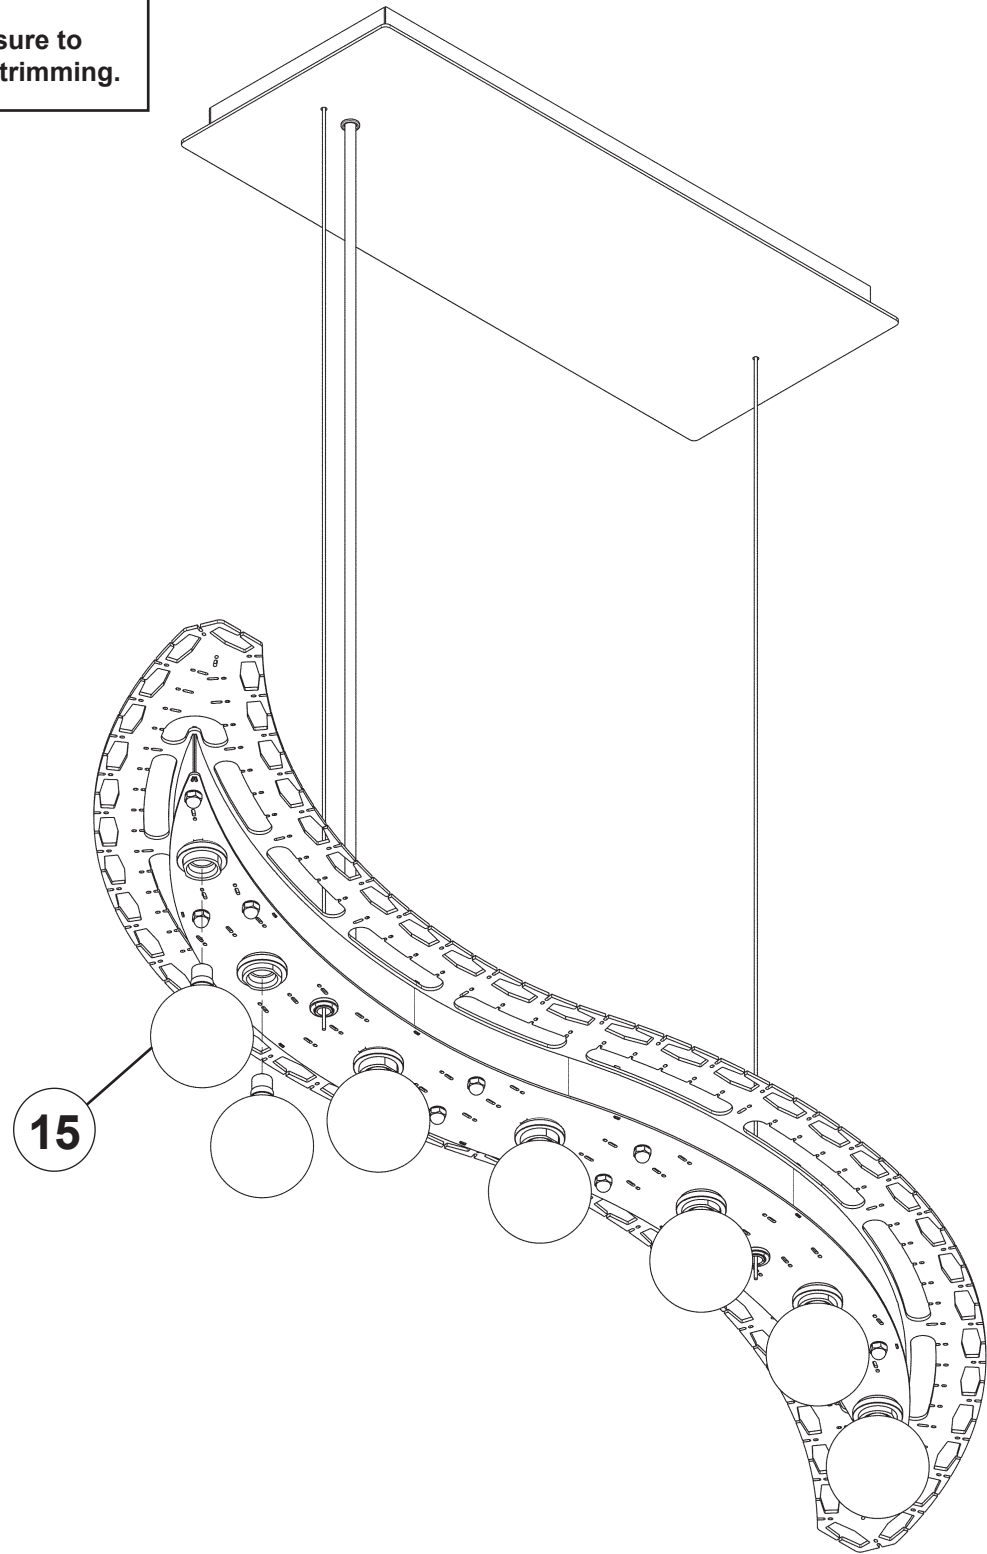

 **SCHONBEK** | 1870

SARELLA
RS8346N- __ __ H

THIS DESIGN IS THE PROPRIETARY
TRADE DRESS/TRADEMARK OF
W SCHONBEK LLC.

7 Lights
Length: 32-1/2"
Width: 14"
Height: 8"
Hanging Weight: 21lbs.

 **SCHONBEK** | 1870

			S						
MAX 40 W	110-120 V								

You will need 7 - G16-1/2 Bulbs
40 Watts Max

Install bulbs and be sure to
test fixture **BEFORE** trimming.

 **SCHONBEK** | 1870

SARELLA
RS8346N- __ __ R

THIS DESIGN IS THE PROPRIETARY
TRADE DRESS/TRADEMARK OF
W SCHONBEK LLC.

7 Lights
Length: 32-1/2"
Width: 14"
Height: 8"
Hanging Weight: 21lbs.

 **SCHONBEK** | 1870

			S					
MAX 40 W	110-120 V							

You will need 7 - G16-1/2 Bulbs
40 Watts Max

**Install bulbs and be sure to
test fixture BEFORE trimming.**

 **SCHONBEK** | 1870

SARELLA
RS8346N- ___ _ S

THIS DESIGN IS THE PROPRIETARY
TRADE DRESS/TRADEMARK OF
W SCHONBEK LLC.

7 Lights
Length: 32-1/2"
Width: 14"
Height: 8"
Hanging Weight: 21lbs.

 **SCHONBEK** | 1870