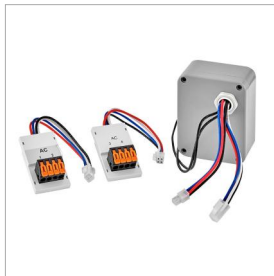

ACCESSORY

0300WLC

300W WIRELESS SMART LANDSCAPE CONTROL + DIMMER

The Hinkley Wireless Smart Landscape Control and Dimmer easily fits onto any Hinkley Pro Series Transformer. The Smart Control and Dimmer is fully enclosed and protected against the elements. Control two dimmable and two switching lighting zones to create customized lighting patterns for exterior spaces and landscaping. Hinkley Controllers are compatible with Variable Output LumaCORE™ Lighting Systems on the switching zones only.

DETAILS	
FINISH:	Light Gray
MATERIAL:	Composite
DIMMABLE:	DOES NOT APPLY

DIMENSIONS	
WIDTH:	3.5"
HEIGHT:	4.5"
DEPTH:	3.3
WEIGHT:	3.5lb

LIGHT SOURCE	
VOLTAGE:	12v
TRANSFORMER REQUIRED:	Yes

MOUNTING	
LEAD WIRE:	1 X 10"

SHIPPING	
CARTON LENGTH:	3.7
CARTON WIDTH:	4
CARTON HEIGHT:	4.9
CARTON WEIGHT:	1.6

PRODUCT DETAILS:

- Wet Rated
- The Hinkley Home Automation App allows you to control your landscape lights anytime, anywhere. You can turn dimmers on/off and adjust sliding brightness settings remotely.
- Set programs, timers, and schedules to create the perfect atmosphere throughout the day. Zones can be combined on the same schedule in the app.
- Compatible with smart home networks, including Amazon Alexa and Google Home, controlled via 2.4 GHz WiFi connection.
- Two independent dimming zones (75w each)
- 600w or larger transformers can use multiple controllers.
- The Hinkley App reports loading per zone and total load and can control digital trim at high and low ranges.
- 12V systems with LED bulbs consume less energy leading to lower electricity bills and a reduced carbon footprint