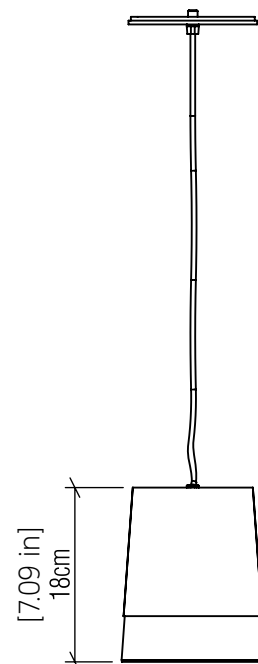

# 1100 [E-26]

Name: Conical Accord Pendant 1100  
 Collection: Conical  
 Application: Pendant  
 Construction: Natural Wood Veneer, MDF

## Fixture Image

## Specifications

Light Source: 1X 25W 120v-277v E26 [medium base]  
 Driver Location: N/A  
 Color Temperature: Lamp Dependent  
 Dimming Option: Lamp Dependent  
 CRI: Lamp Dependent  
 Delivered Lumens: Lamp Dependent  
 Total Power: Lamp Dependent  
 Input Voltage: 120V-240V  
 Input Frequency: 60 Hz  
 Canopy Dimension: H0.8cm Ø13,5cm / H0.31" Ø5.31"  
 Height Adjustment Limit: 10'  
 Weight: 1.8kg/3.97lbs

## Technical Drawing