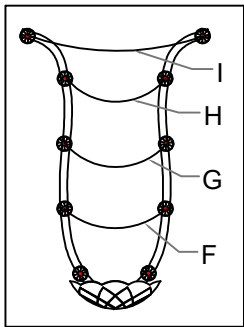

## ASSEMBLY INSTRUCTION MODEL #4457-GA-CL-MWP

**WARNING:**  
All electrical components must be installed by a licensed electrician in accordance with the National Electric Code and the appropriate local electrical codes.

### How to Install

1. Do a complete inventory of all parts and components before you start installing.
2. Place the glass dish and small metal dish over the bottom metal cover and secure with the finial.
3. Attach the mounting plate onto the outlet box using two outlet screws.
4. Install the fixture onto the mounting plate using the two ball nuts.
5. Install bulbs (not included) and proceed to connecting the power.
6. When you begin to dress the fixture, start with packet labeled(A).
7. IMPORTANT: Apply crystal sets in alphabetical order.

### Crystal Sets

- A. 16Sets. (1)14mm + AS20-2.5"
- B. 8Sets. (2)14mm + AS20-2.5"
- C. 8Sets. AS20-2"(No Jewel)
- D. 8Sets. (1)14mm + AS20-2"
- E. 8Sets. (2)14mm + AS9-2"
- F. 8Sets. (4)14mm + AS9-2"
- G. 8Sets. (5)14mm + (1)14mm 3 holes + AS9-2"
- H. 8Sets. (8)14mm + AS9-2"
- I. 8Sets. (9)14mm + AS9-2"
- J. 1Piece. (1)14mm + AS8-40mm Ball

### Part Numbers

- A. (2)-Wire Connector
- B. (1)-Mounting Plate
- C. (2)-Outlet Box Screws
- D. (1)-Ground Wire
- E. (1)-Canopy; w5" x h1" (XFB4457GACAN5IN)
- F. (2)-Ball Nut (XFB4457GABANUT)
- G. (1)-Dish; Ø5", 11mm hole, 8pin (XFB4457GADIBOB5IN)
- H. (1)-Metal Dish
- I. (1)-Finial (XFB4457GAFIN)
- J. (1)-Frame
- K. ( )-Rosette