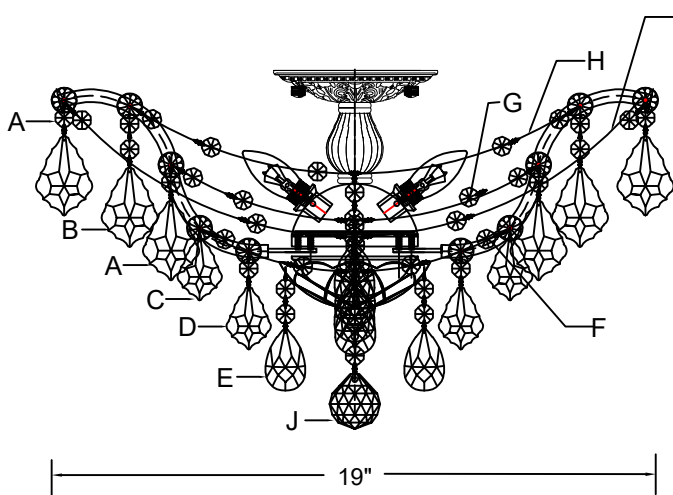

CRYSTORAMA

LIGHTING THE WAY FOR SIXTY YEARS

ASSEMBLY INSTRUCTION MODEL #4457-GA-CL-MWP

WARNING:
All electrical components must be installed by a licensed electrician in accordance with the National Electric Code and the appropriate local electrical codes.

You will need 5-Candelabra Base Bulb
40 Watts Recommended 60 Watts Max
USE LED BULBS FOR EXTENDED USE
The fixture is dry rated

How to Install

1. Do a complete inventory of all parts and components before you start installing.
2. Place the glass dish and small metal dish over the bottom metal cover and secure with the finial.
3. Attach the mounting plate onto the outlet box using two outlet screws.
4. Install the fixture onto the mounting plate using the two ball nuts.
5. Install bulbs (not included) and proceed to connecting the power.
6. When you begin to dress the fixture, start with packet labeled(A).
7. IMPORTANT: Apply crystal sets in alphabetical order.