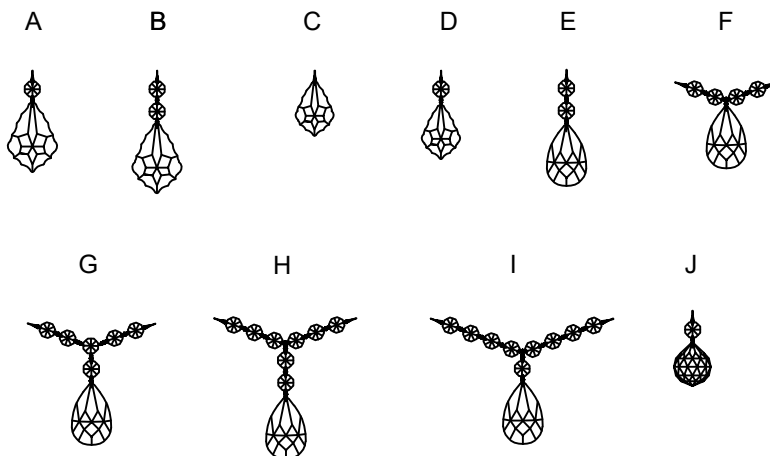

## ASSEMBLY INSTRUCTION MODEL #4457-GA-CL-MWP

**WARNING:**  
All electrical components must be installed by a licensed electrician in accordance with the National Electric Code and the appropriate local electrical codes.

You will need 5-Candelabra Base Bulb  
40 Watts Recommended 60 Watts Max  
**USE LED BULBS FOR EXTENDED USE**  
The fixture is dry rated

### How to Install

1. Do a complete inventory of all parts and components before you start installing.
2. Place the glass dish and small metal dish over the bottom metal cover and secure with the finial.
3. Attach the mounting plate onto the outlet box using two outlet screws.
4. Install the fixture onto the mounting plate using the two ball nuts.
5. Install bulbs (not included) and proceed to connecting the power.
6. When you begin to dress the fixture, start with packet labeled(A).
7. IMPORTANT: Apply crystal sets in alphabetical order.

### Crystal Sets

- A. 16Sets. (1)14mm + AS20-2.5"
- B. 8Sets. (2)14mm + AS20-2.5"
- C. 8Sets. AS20-2"(No Jewel)
- D. 8Sets. (1)14mm + AS20-2"
- E. 8Sets. (2)14mm + AS9-2"
- F. 8Sets. (4)14mm + AS9-2"
- G. 8Sets. (5)14mm + (1)14mm 3 holes + AS9-2"
- H. 8Sets. (8)14mm + AS9-2"
- I. 8Sets. (9)14mm + AS9-2"
- J. 1Piece. (1)14mm + AS8-40mm Ball