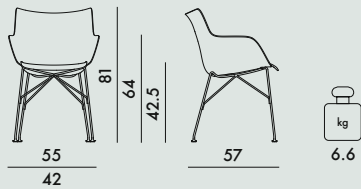

Q/WOOD 2020

Design Philippe Starck

The mark of responsible forestry

5928

Q/Wood Soft - h. seat 42.5 cm. - Basic Veneer

SHELL

Curved 3D wood

SEAT

5928

1

9.6

0.308

58X59X90