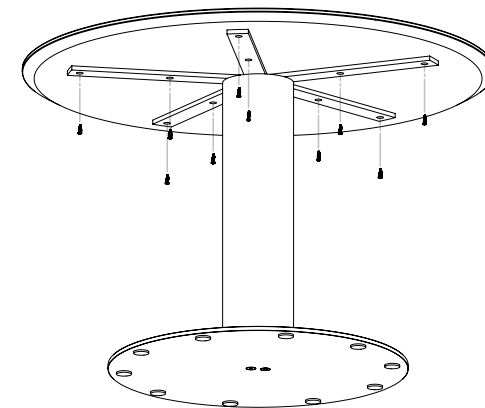

#### 2.

Peel the paper off and stick the felt glides evenly around the edge of the bottom of the base plate. For the best visual result - keep a distance of over 1,5 cm to the edge.

#### 3.

Place the top piece on the column and screw them together with two countersunk screws.

#### 4. Marble

Mount center screw and insert rubbery suction pads.

#### 4. Wood/Laminate/Glass.

Align the table top with the center and screw in with specified screws.